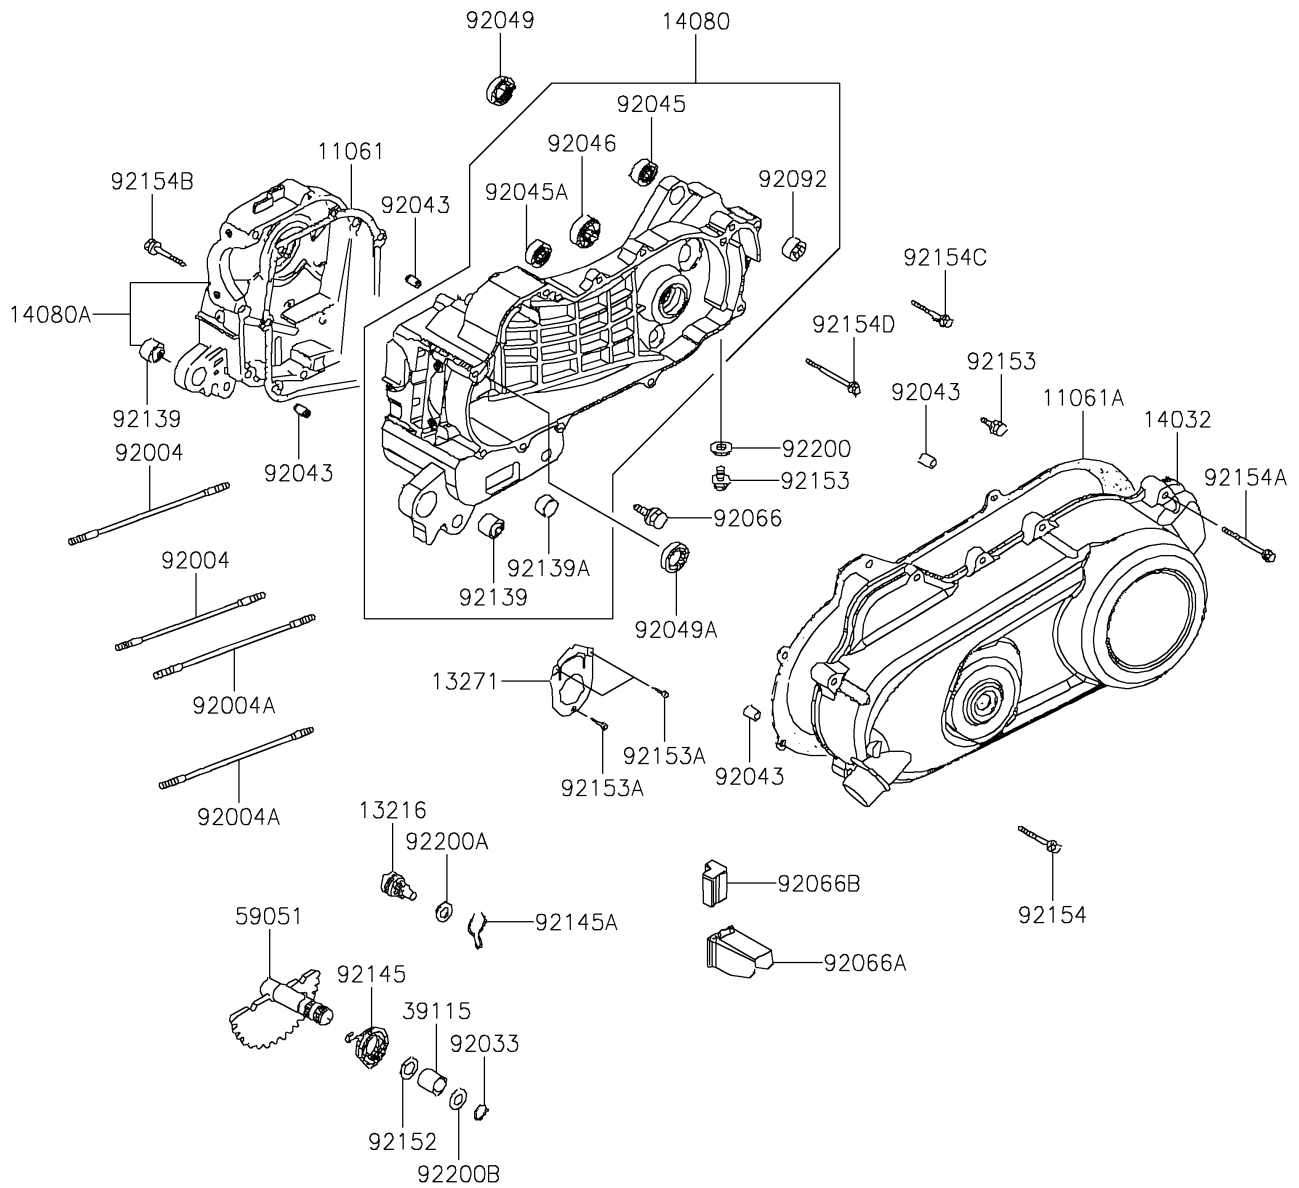

2021 KFX®90 PARTS DIAGRAM

Crankcase

E1411

2021 KFX®90 PARTS LIST

Crankcase

ITEM NAME	PART NUMBER	QUANTITY
GASKET,CRANK CASE (Ref # 11061)	11061-Y003	1
GASKET,CLUTCH COVER (Ref # 11061A)	11061-Y007	1
GEAR-COMP,KICK DRIVEN (Ref # 13216)	13216-Y002	1
PLATE (Ref # 13271)	13271-Y002	1
COVER-CLUTCH,F.BLACK (Ref # 14032)	14032-Y002-976	1
CRANKCASE,LH (Ref # 14080)	14080-Y003	1
CRANKCASE,RH (Ref # 14080A)	14080-Y007	1
SHAFT-IDLER,KICK (Ref # 39115)	39115-Y001	1
GEAR-SPUR,KICK STARTER (Ref # 59051)	59051-Y001	1
STUD,8X182.5 (Ref # 92004)	92004-Y002	2
STUD,8X190.5 (Ref # 92004A)	92004-Y004	2
RING-SNAP (Ref # 92033)	92033-Y012	1
PIN,8X14 (Ref # 92043)	92043-Y012	4
BEARING-BALL,6203 (Ref # 92045)	92045-Y006	1
BEARING-BALL,6204 (Ref # 92045A)	92045-Y007	1
BEARING-NEEDLE (Ref # 92046)	92046-Y003	1
SEAL-OIL,20X32X6 (Ref # 92049)	92049-Y004	1
SEAL-OIL,19.8X30X5 (Ref # 92049A)	92049-Y041	1
PLUG,DRAIN (Ref # 92066)	92066-Y003	1
PLUG (Ref # 92066A)	92066-Y005	1
PLUG (Ref # 92066B)	92066-Y007	1
BUSHING-RUBBER (Ref # 92092)	92092-Y002	1
BUSHING (Ref # 92139)	92139-Y001	2
BUSHING (Ref # 92139A)	92139-Y002	1
SPRING (Ref # 92145)	92145-Y001	1
SPRING,KICK DRIVEN GEAR (Ref # 92145A)	92145-Y011	1
COLLAR (Ref # 92152)	92152-Y006	1
BOLT,FLANGE,8X12 (Ref # 92153)	92153-Y031	2
BOLT,5X10 (Ref # 92153A)	92153-Y058	3

2021 KFX®90 PARTS LIST

Crankcase

ITEM NAME	PART NUMBER	QUANTITY
BOLT,FLANGE,6X28 (Ref # 92154)	92154-Y068	1
BOLT,FLANGE,6X35 (Ref # 92154A)	92154-Y069	7
BOLT,FLANGE,6X45 (Ref # 92154B)	92154-Y135	1
BOLT,FLANGE,8X45 (Ref # 92154C)	92154-Y136	6
BOLT,FLANGE,8X60 (Ref # 92154D)	92154-Y141	1
WASHER,8MM (Ref # 92200)	92200-Y001	1
WASHER,10MM (Ref # 92200A)	92200-Y002	1
WASHER (Ref # 92200B)	92200-Y008	1