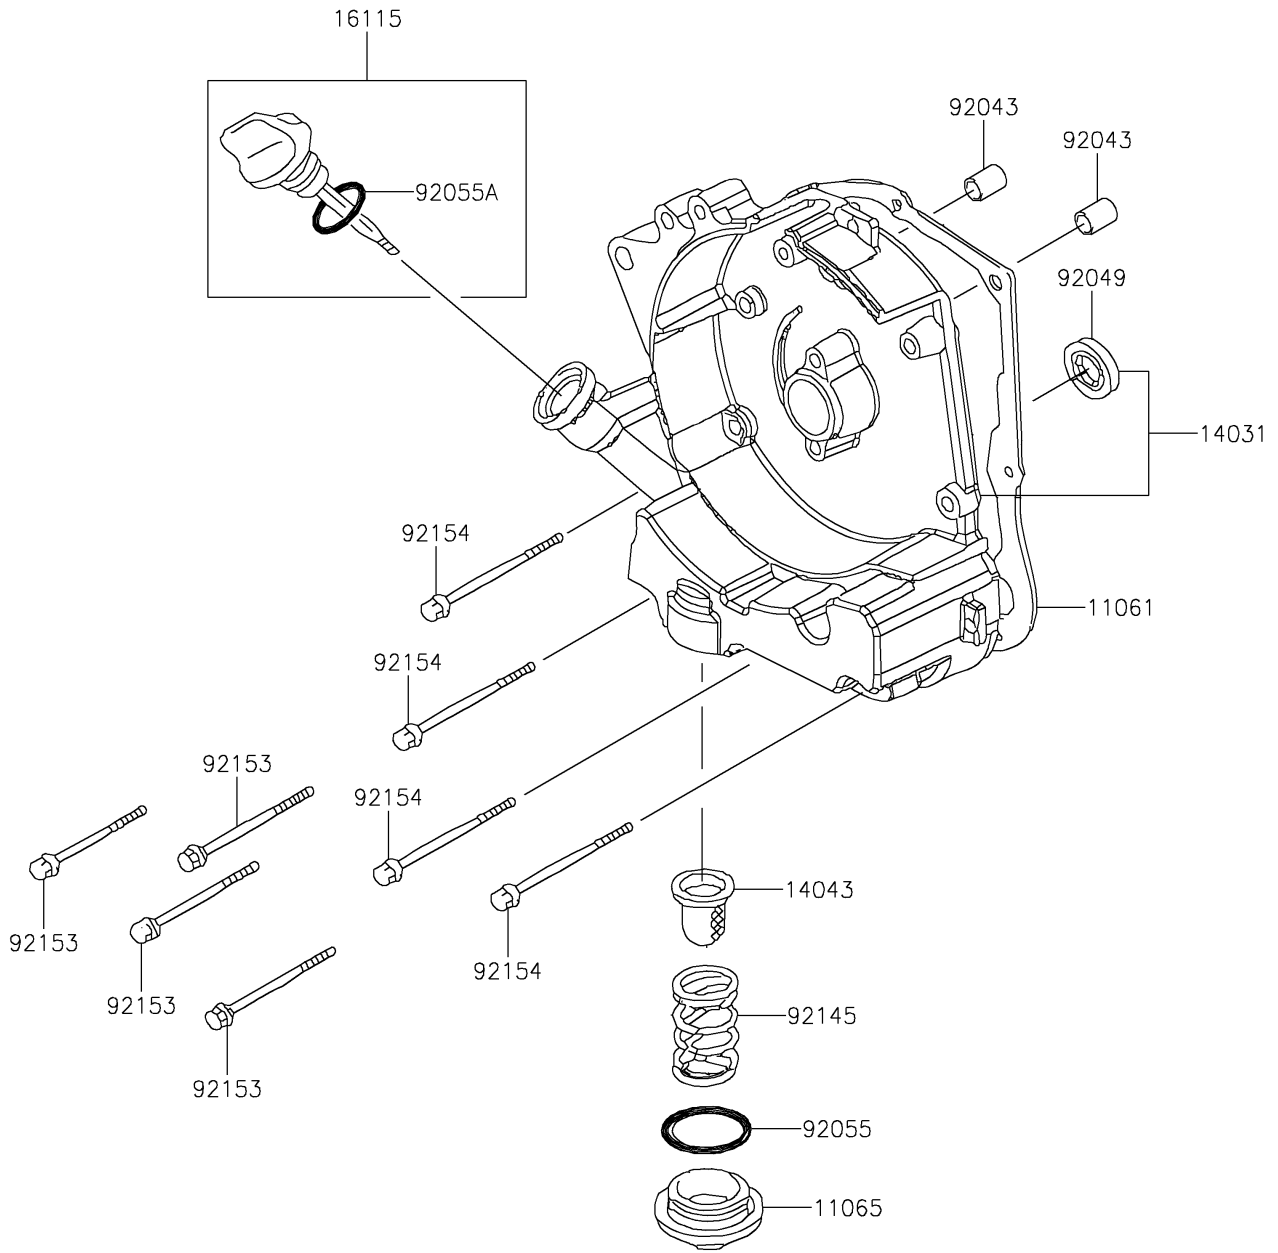

2021 KFX®90 PARTS DIAGRAM

Engine Cover(s)

E1431

2021 KFX®90 PARTS LIST

Engine Cover(s)

| ITEM NAME | PART NUMBER | QUANTITY |
|----------------------------------|-------------|----------|
| GASKET,GENERATOR (Ref # 11061) | 11061-Y005 | 1 |
| CAP (Ref # 11065) | 11065-Y006 | 1 |
| COVER-GENERATOR (Ref # 14031) | 14031-Y001 | 1 |
| FILTER,OIL (Ref # 14043) | 14043-Y001 | 1 |
| CAP-OIL FILLER (Ref # 16115) | 16115-Y001 | 1 |
| PIN,8X14 (Ref # 92043) | 92043-Y012 | 2 |
| SEAL-OIL,19.8X30X5 (Ref # 92049) | 92049-Y041 | 1 |
| RING-O,30.8MM (Ref # 92055) | 92055-Y005 | 1 |
| RING-O,18X3 (Ref # 92055A) | 92055-Y011 | 1 |
| SPRING (Ref # 92145) | 92145-Y005 | 1 |
| BOLT,FLANGE,6X85 (Ref # 92153) | 92153-Y055 | 4 |
| BOLT,FLANGE,6X100 (Ref # 92154) | 92154-Y144 | 4 |