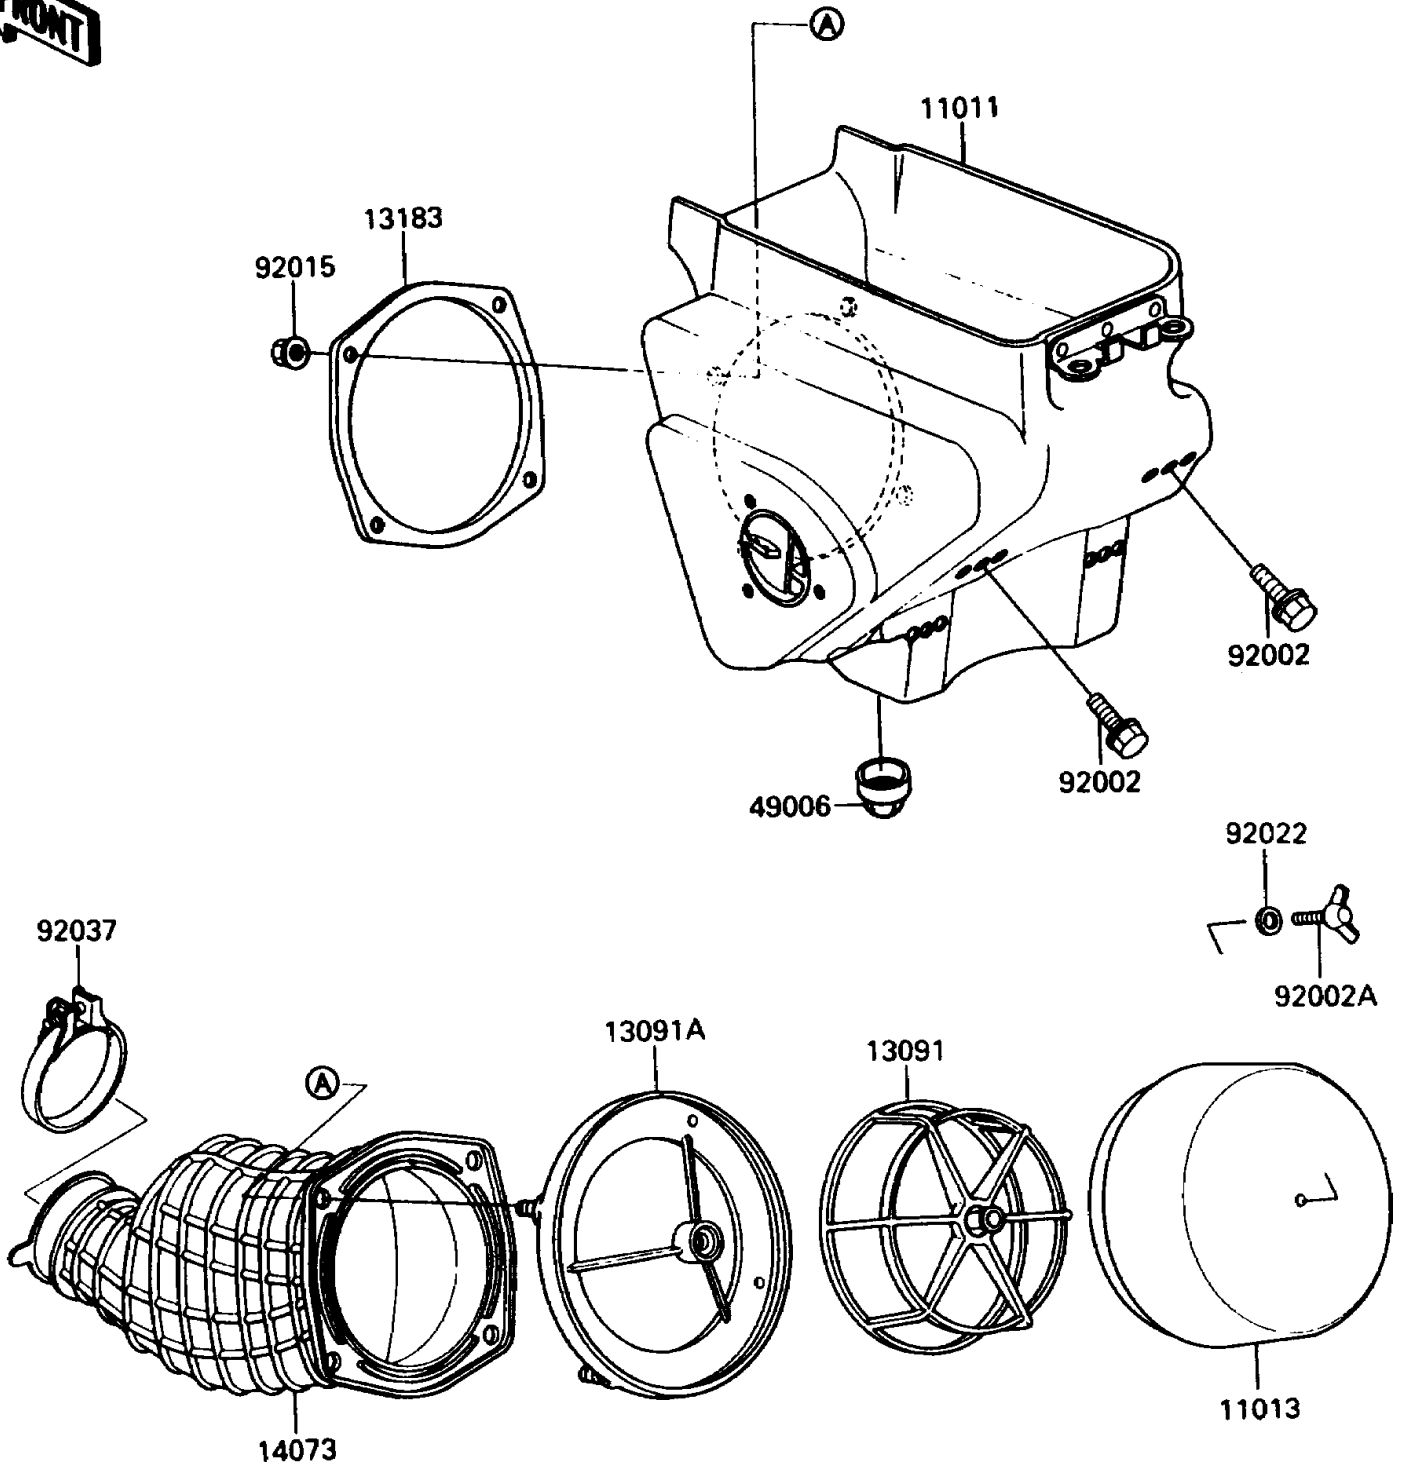

1989 KX250 PARTS DIAGRAM

Air Cleaner

(E1130)

1989 KX250 PARTS LIST

Air Cleaner

ITEM NAME	PART NUMBER	QUANTITY
CASE-AIR FILTER (Ref # 11011)	11011-1304	1
ELEMENT-AIR FILTER (Ref # 11013)	11013-1150	1
HOLDER,ELEMENT (Ref # 13091)	13091-1454	1
HOLDER (Ref # 13091A)	13091-1594	1
PLATE,DUCT FITTING (Ref # 13183)	13183-1046	1
DUCT,AIR FILTER (Ref # 14073)	14073-1373	1
BOOT (Ref # 49006)	49006-1248	1
BOLT,6X16 (Ref # 92002)	92002-1461	2
BOLT,WING (Ref # 92002A)	92002-1719	1
NUT,FLANGED,5MM (Ref # 92015)	92015-1259	4
WASHER,6.5X20X1.6 (Ref # 92022)	92022-125	1
CLAMP,AIR FILTER (Ref # 92037)	92037-1409	1