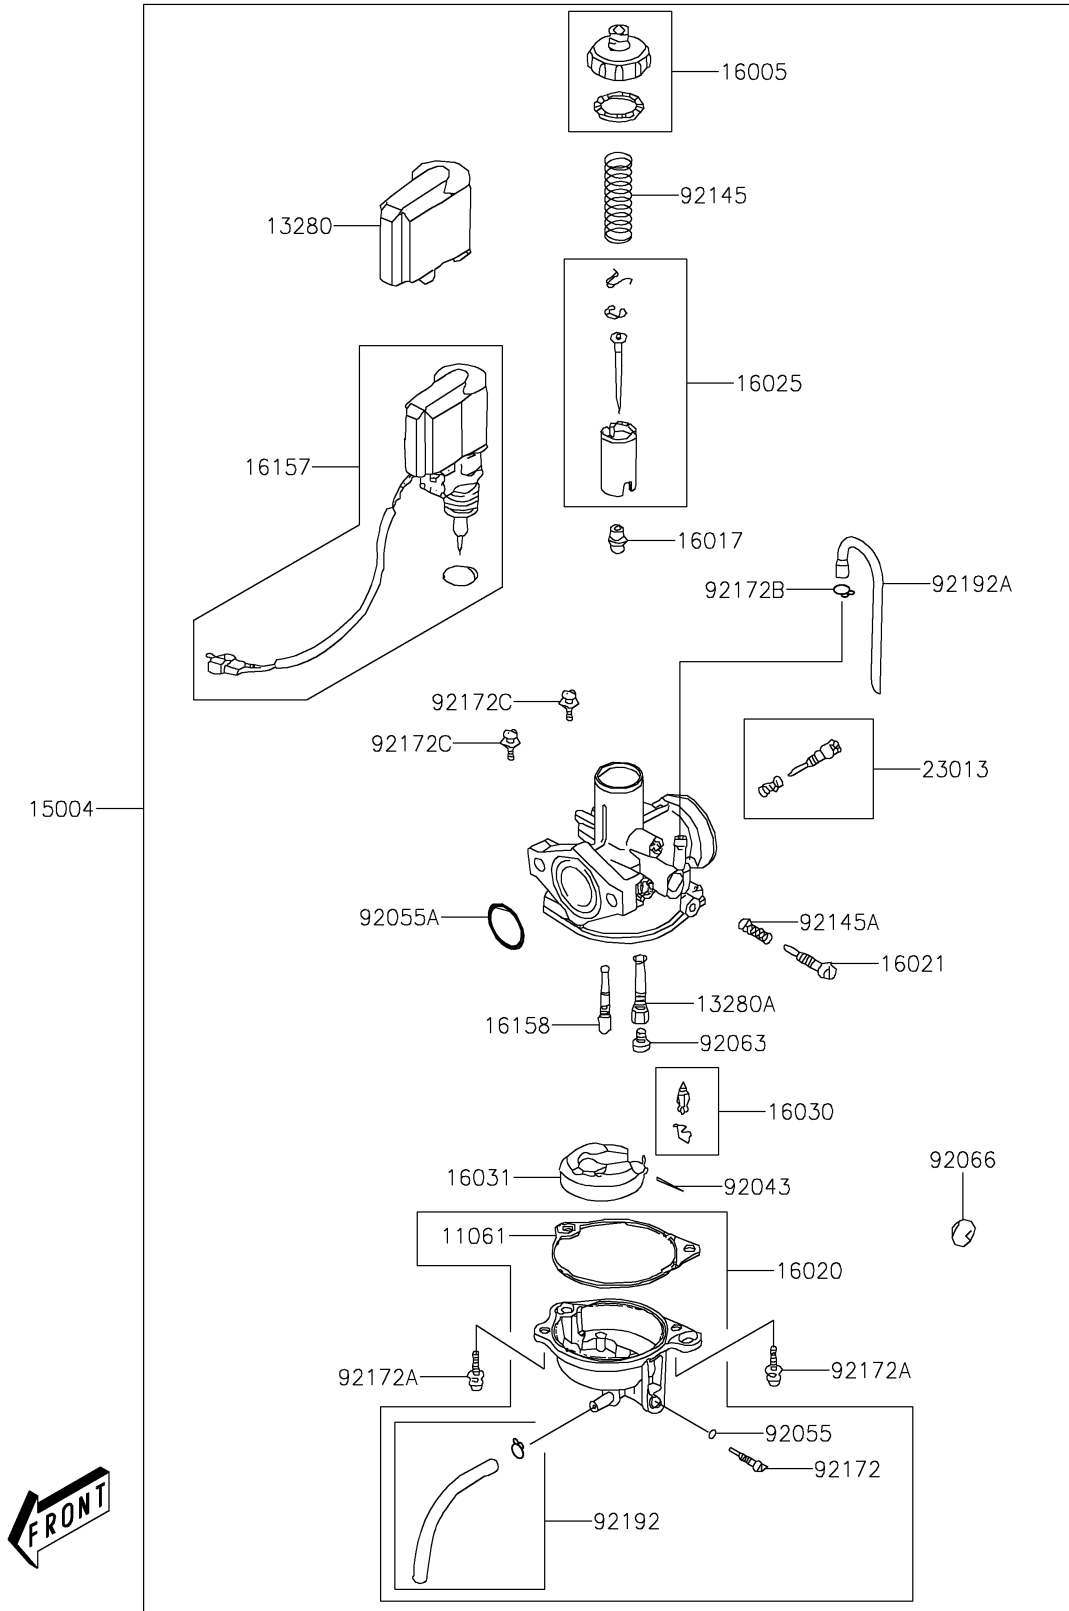

2021 KFX®90 PARTS DIAGRAM

Carburetor

E1611

2021 KFX®90 PARTS LIST

Carburetor

ITEM NAME	PART NUMBER	QUANTITY
GASKET,FLOAT CHAMBER (Ref # 11061)	11061-Y021	1
HOLDER,CAP (Ref # 13280)	13280-Y008	1
HOLDER,NEEDLE JET (Ref # 13280A)	13280-Y012	1
CARBURETOR-ASSY (Ref # 15004)	15004-Y008	1
TOP-CHAMBER (Ref # 16005)	16005-Y001	1
JET-NEEDLE (Ref # 16017)	16017-Y001	1
CHAMBER-FLOAT (Ref # 16020)	16020-Y001	1
SCREW-THROTTLE STOP (Ref # 16021)	16021-Y001	1
VALVE-THROTTLE (Ref # 16025)	16025-Y006	1
VALVE-FLOAT,ASSY (Ref # 16030)	16030-Y002	1
FLOAT (Ref # 16031)	16031-Y001	1
JET-STARTER (Ref # 16157)	16157-Y001	1
JET-SLOW (Ref # 16158)	16158-Y001	1
SCREW-ASSY,ADJUST (Ref # 23013)	23013-Y001	1
PIN (Ref # 92043)	92043-Y002	1
RING-O (Ref # 92055)	92055-Y001	1
RING-O (Ref # 92055A)	92055-Y016	1
JET-MAIN (Ref # 92063)	92063-Y001	1
PLUG (Ref # 92066)	92066-Y008	1
SPRING (Ref # 92145)	92145-Y002	1
SPRING (Ref # 92145A)	92145-Y004	1
SCREW,DRAIN (Ref # 92172)	92172-Y001	1
SCREW (Ref # 92172A)	92172-Y013	2
CLAMP (Ref # 92172B)	92172-Y023	1
SCREW,4X8 (Ref # 92172C)	92172-Y065	2
TUBE,ASSY (Ref # 92192)	92192-Y006	1
TUBE (Ref # 92192A)	92192-Y011	1