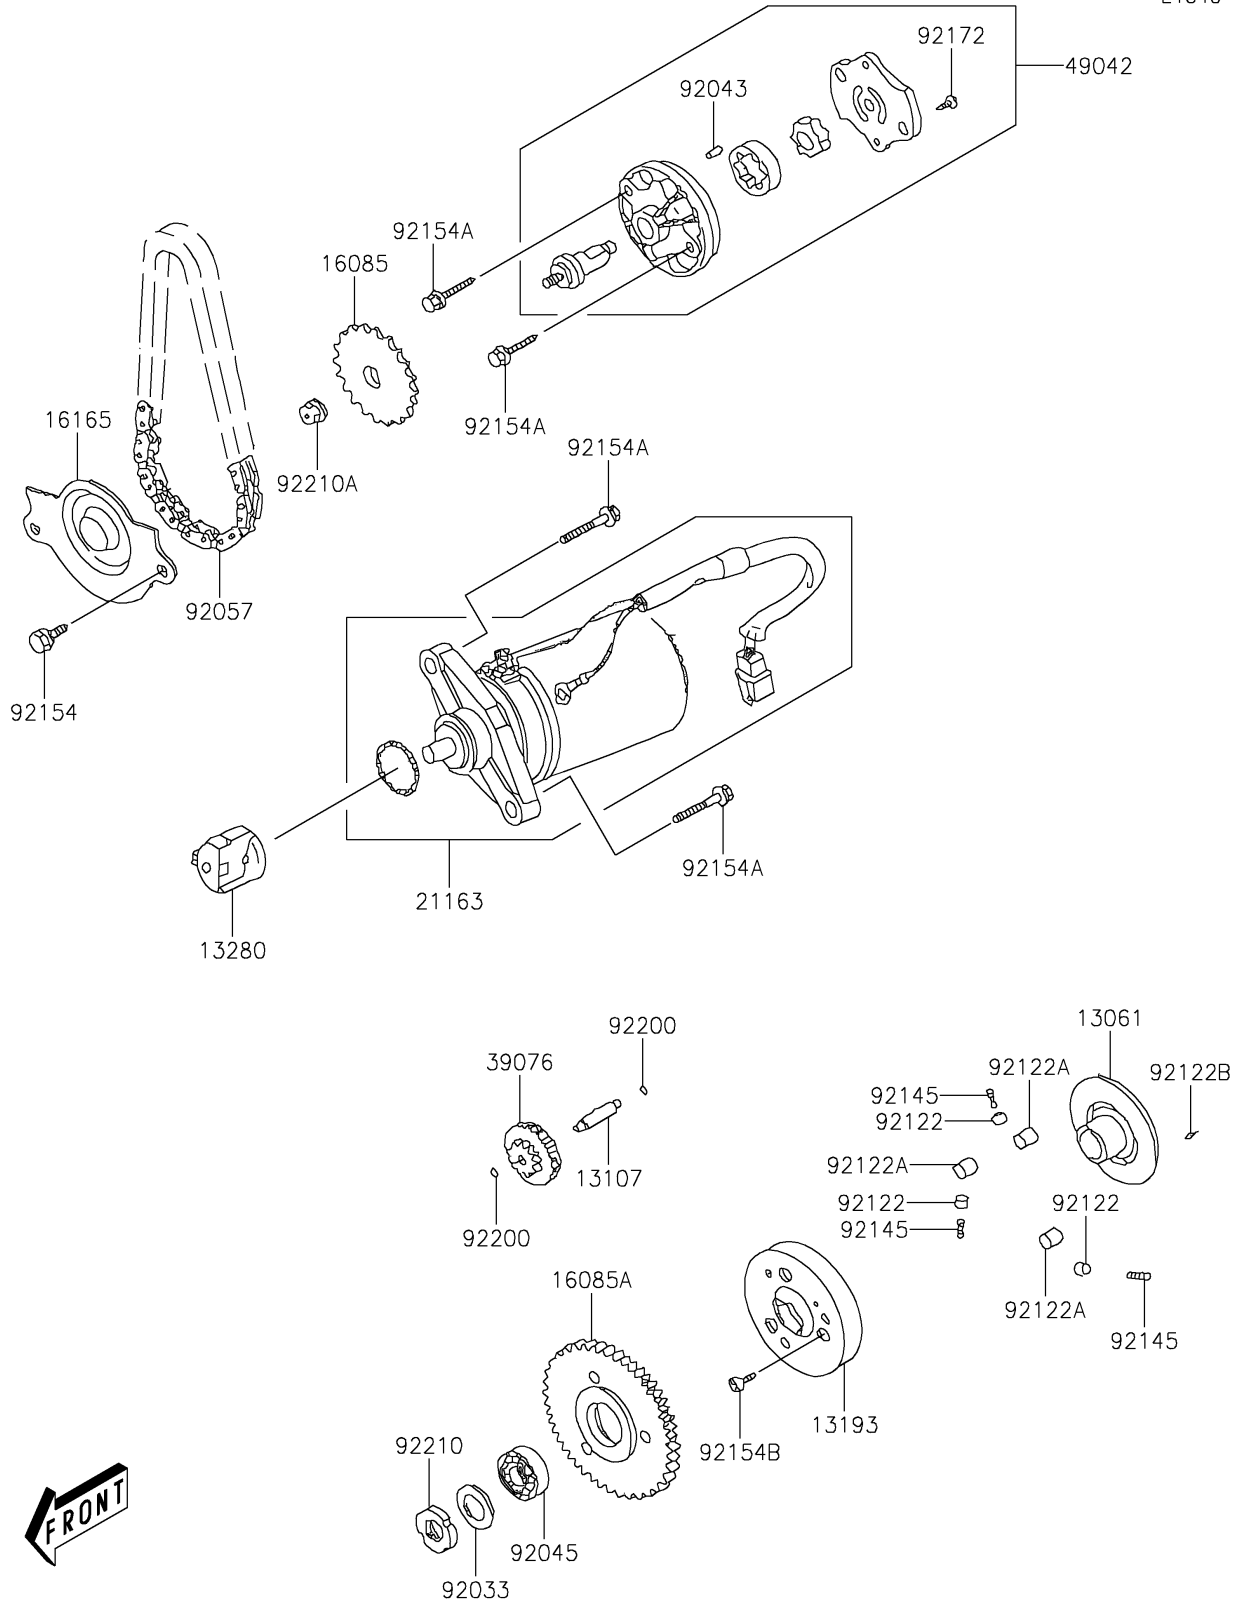

2021 KFX®90 PARTS DIAGRAM

Starter Motor

E1840

2021 KFX®90 PARTS LIST

Starter Motor

ITEM NAME	PART NUMBER	QUANTITY
BOSS,STARTER CLUTCH (Ref # 13061)	13061-Y001	1
SHAFT,STARTER REDUCTION (Ref # 13107)	13107-Y005	1
CLUTCH-ASSY-ONEWAY (Ref # 13193)	13193-Y001	1
HOLDER,STARTER REDUCTION (Ref # 13280)	13280-Y003	1
GEAR,OIL PUMP (Ref # 16085)	16085-Y001	1
GEAR,STARTER (Ref # 16085A)	16085-Y008	1
SEPARATOR,OIL (Ref # 16165)	16165-Y001	1
STARTER-ELECTRIC (Ref # 21163)	21163-Y002	1
LIMITER,STARTER REDUCTION (Ref # 39076)	39076-Y001	1
PUMP-OIL (Ref # 49042)	49042-Y001	1
RING-SNAP (Ref # 92033)	92033-Y008	1
PIN,DOWEL,4X65 (Ref # 92043)	92043-Y015	1
BEARING-BALL,6005-2NKG (Ref # 92045)	92045-Y004	1
CHAIN,OIL PUMP (Ref # 92057)	92057-Y014	1
ROLLER (Ref # 92122)	92122-Y004	3
ROLLER,10.2X11.5 (Ref # 92122A)	92122-Y005	3
ROLLER,6X10 (Ref # 92122B)	92122-Y006	1
SPRING (Ref # 92145)	92145-Y010	3
BOLT,FLANGE,6X12 (Ref # 92154)	92154-Y035	2
BOLT,FLANGE,6X25 (Ref # 92154A)	92154-Y066	4
BOLT,SOCKET,6X12 (Ref # 92154B)	92154-Y161	3
SCREW,3X10 (Ref # 92172)	92172-Y066	1
WASHER,24X8.5 (Ref # 92200)	92200-Y013	2
NUT,24MM (Ref # 92210)	92210-Y001	1
NUT,6MM (Ref # 92210A)	92210-Y027	1