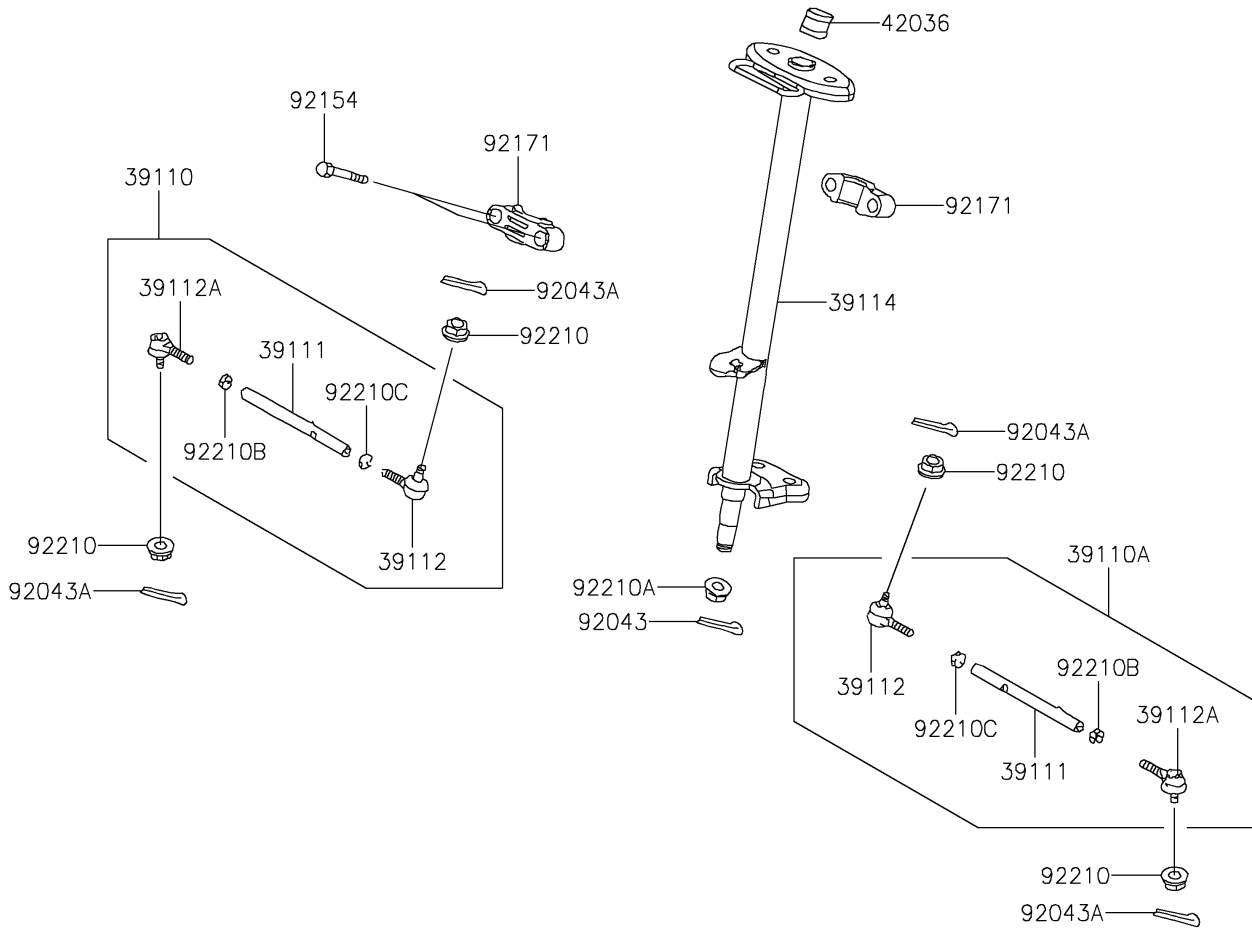

2021 KFX[®]90 PARTS DIAGRAM

Steering Shaft

F2121

2021 KFX®90 PARTS LIST

Steering Shaft

ITEM NAME	PART NUMBER	QUANTITY
ROD-ASSY-TIE,RH (Ref # 39110)	39110-Y003	1
ROD-ASSY-TIE,LH (Ref # 39110A)	39110-Y004	1
ROD-TIE (Ref # 39111)	39111-Y001	2
RODEND-TIE (Ref # 39112)	39112-Y003	2
RODEND-TIE (Ref # 39112A)	39112-Y004	2
SHAFT-COMP-STRG (Ref # 39114)	39114-Y001	1
SLEEVE (Ref # 42036)	42036-Y001	1
PIN,3X25 (Ref # 92043)	92043-Y009	1
PIN,2.5X20 (Ref # 92043A)	92043-Y010	4
BOLT,FLANGE,8X65 (Ref # 92154)	92154-Y120	2
CLAMP,STEERING SHAFT (Ref # 92171)	92171-Y006	2
NUT,10MM (Ref # 92210)	92210-Y010	4
NUT,14MM (Ref # 92210A)	92210-Y012	1
NUT,10MM (Ref # 92210B)	92210-Y021	2
NUT,10MM (Ref # 92210C)	92210-Y022	2