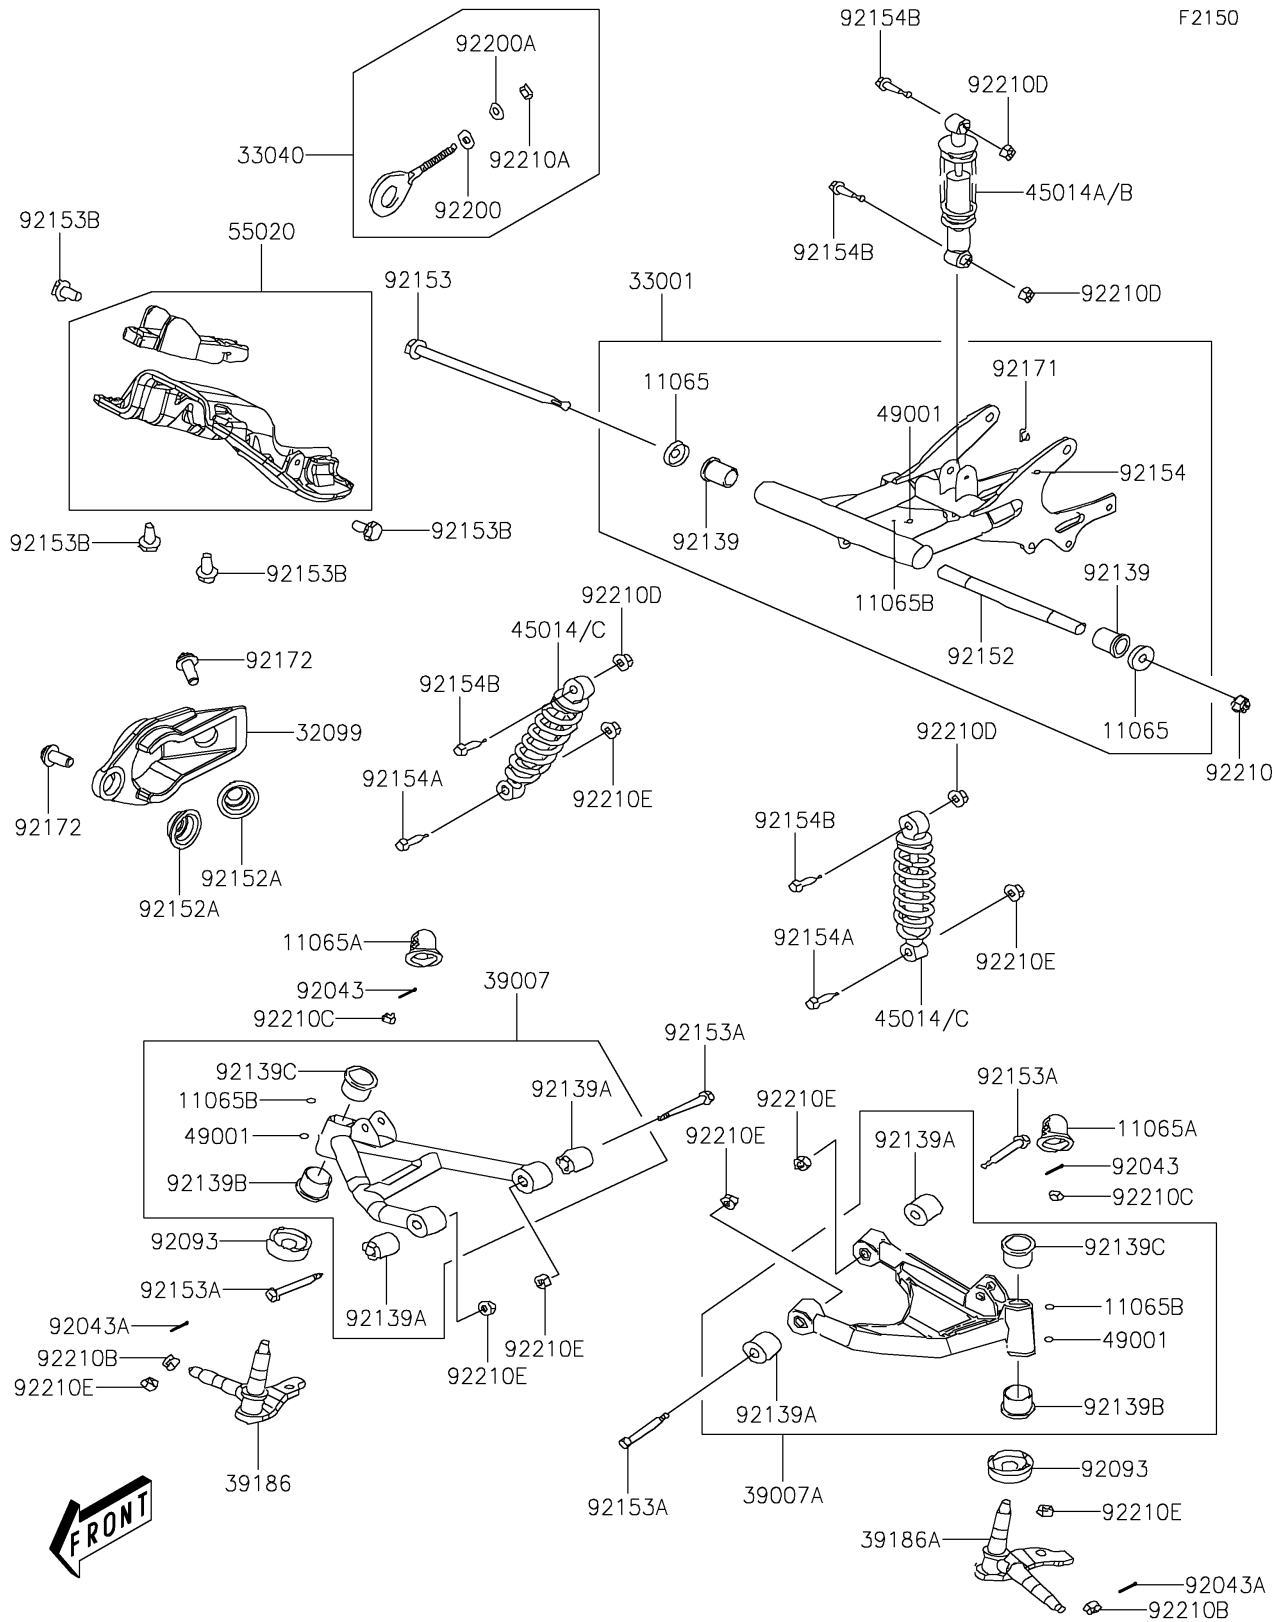

2021 KFX®90 PARTS DIAGRAM

Suspension

2021 KFX®90 PARTS LIST

Suspension

ITEM NAME	PART NUMBER	QUANTITY
CAP (Ref # 11065)	11065-Y003	2
CAP (Ref # 11065A)	11065-Y004	2
CAP,GREASE NIPPLE (Ref # 11065B)	11065-Y005	3
CASE,KICK STARTER (Ref # 32099)	32099-Y001	1
ARM-COMP-SWING (Ref # 33001)	33001-Y001	1
ADJUSTER-CHAIN (Ref # 33040)	33040-Y001	1
ARM-SUSP,RH,BLACK (Ref # 39007)	39007-Y001-935	1
ARM-SUSP,LH,BLACK (Ref # 39007A)	39007-Y002-935	1
KNUCKLE,RH (Ref # 39186)	39186-Y001	1
KNUCKLE,LH (Ref # 39186A)	39186-Y002	1
SHOCKABSORBER,FR,GREEN (Ref # 45014)	45014-Y001-960	2
SHOCKABSORBER,RR,WHITE (Ref # 45014A)	45014-Y002-937	1
SHOCKABSORBER,RR,GREEN (Ref # 45014B)	45014-Y002-960	1
SHOCKABSORBER,FR,WHITE (Ref # 45014C)	45014-Y003-937	2
NIPPLE-GREASE (Ref # 49001)	49001-Y001	3
GUARD (Ref # 55020)	55020-Y004	1
PIN,2X20 (Ref # 92043)	92043-Y008	2
PIN,3X25 (Ref # 92043A)	92043-Y009	2
SEAL (Ref # 92093)	92093-Y007	2
BUSHING,RR (Ref # 92139)	92139-Y003	2
BUSHING,SUSPENSION ARM (Ref # 92139A)	92139-Y004	4
BUSHING,SUSPENSION ARM (Ref # 92139B)	92139-Y005	2
BUSHING,SUSPENSION ARM (Ref # 92139C)	92139-Y006	2
COLLAR (Ref # 92152)	92152-Y010	1
COLLAR (Ref # 92152A)	92152-Y011	2
BOLT (Ref # 92153)	92153-Y011	1
BOLT,FLANGE,10X50 (Ref # 92153A)	92153-Y042	4
BOLT,6X16 (Ref # 92153B)	92153-Y064	4
BOLT,FLANGE,6X10 (Ref # 92154)	92154-Y038	1

2021 KFX®90 PARTS LIST

Suspension

ITEM NAME	PART NUMBER	QUANTITY
BOLT,HEX,10X40 (Ref # 92154A)	92154-Y148	2
BOLT,FLANGE,10X40 (Ref # 92154B)	92154-Y149	4
CLAMP,BRAKE HOSE (Ref # 92171)	92171-Y005	1
SCREW,TAPPING,6X12 (Ref # 92172)	92172-Y070	2
WASHER,8MM (Ref # 92200)	92200-Y016	1
WASHER,8MM (Ref # 92200A)	92200-Y019	1
NUT,14MM (Ref # 92210)	92210-Y012	1
NUT,8MM (Ref # 92210A)	92210-Y018	1
NUT,12MM (Ref # 92210B)	92210-Y023	2
NUT,10MM (Ref # 92210C)	92210-Y024	2
NUT,10MM (Ref # 92210D)	92210-Y029	4
NUT,10MM (Ref # 92210E)	92210-Y034	8