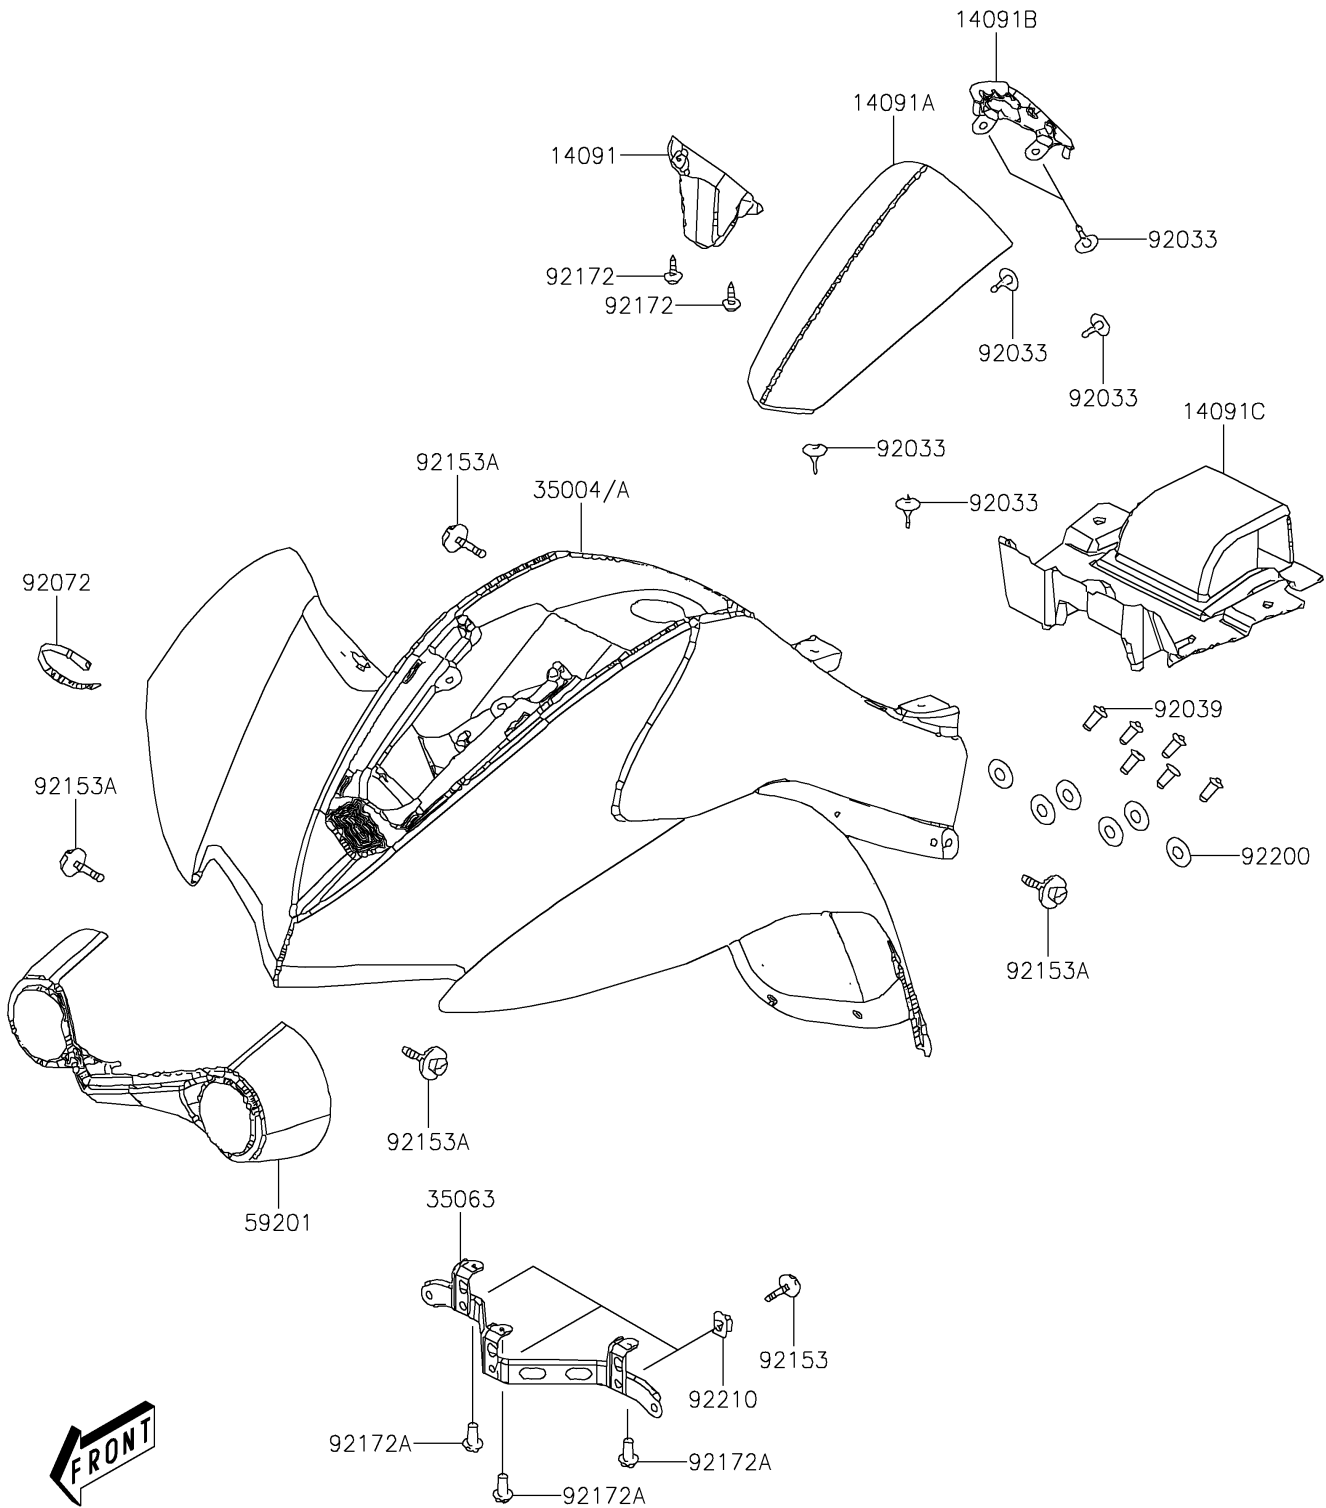

2021 KFX®90 PARTS DIAGRAM

Front Fender(s)

F2171

2021 KFX® 90 PARTS LIST

Front Fender(s)

ITEM NAME	PART NUMBER	QUANTITY
COVER,MAIN SWITCH,BLACK (Ref # 14091)	14091-Y006-933	1
COVER,FRONT,B.WHITE (Ref # 14091A)	14091-Y007-932	1
COVER,CENTER,BLACK (Ref # 14091B)	14091-Y008-933	1
COVER,INNER,BLACK (Ref # 14091C)	14091-Y013-933	1
FENDER-FRONT,GREEN (Ref # 35004)	35004-Y001-930	1
FENDER-FRONT,V.BLUE (Ref # 35004A)	35004-Y001-948	1
STAY,FRONT FENDER (Ref # 35063)	35063-Y003	1
BUMPER,FRONT,BLACK (Ref # 59201)	59201-Y001-933	1
RIVET (Ref # 92033)	92033-Y010	6
RIVET,3.2X9.8 (Ref # 92039)	92039-Y001	6
BAND (Ref # 92072)	92072-Y003	1
BOLT,5X16 (Ref # 92153)	92153-Y013	3
BOLT,6X16 (Ref # 92153A)	92153-Y018	4
SCREW,4X12 (Ref # 92172)	92172-Y019	2
SCREW,TAPPING,5X16 (Ref # 92172A)	92172-Y020	3
WASHER,3MM (Ref # 92200)	92200-Y017	6
NUT,5MM (Ref # 92210)	92210-Y016	3