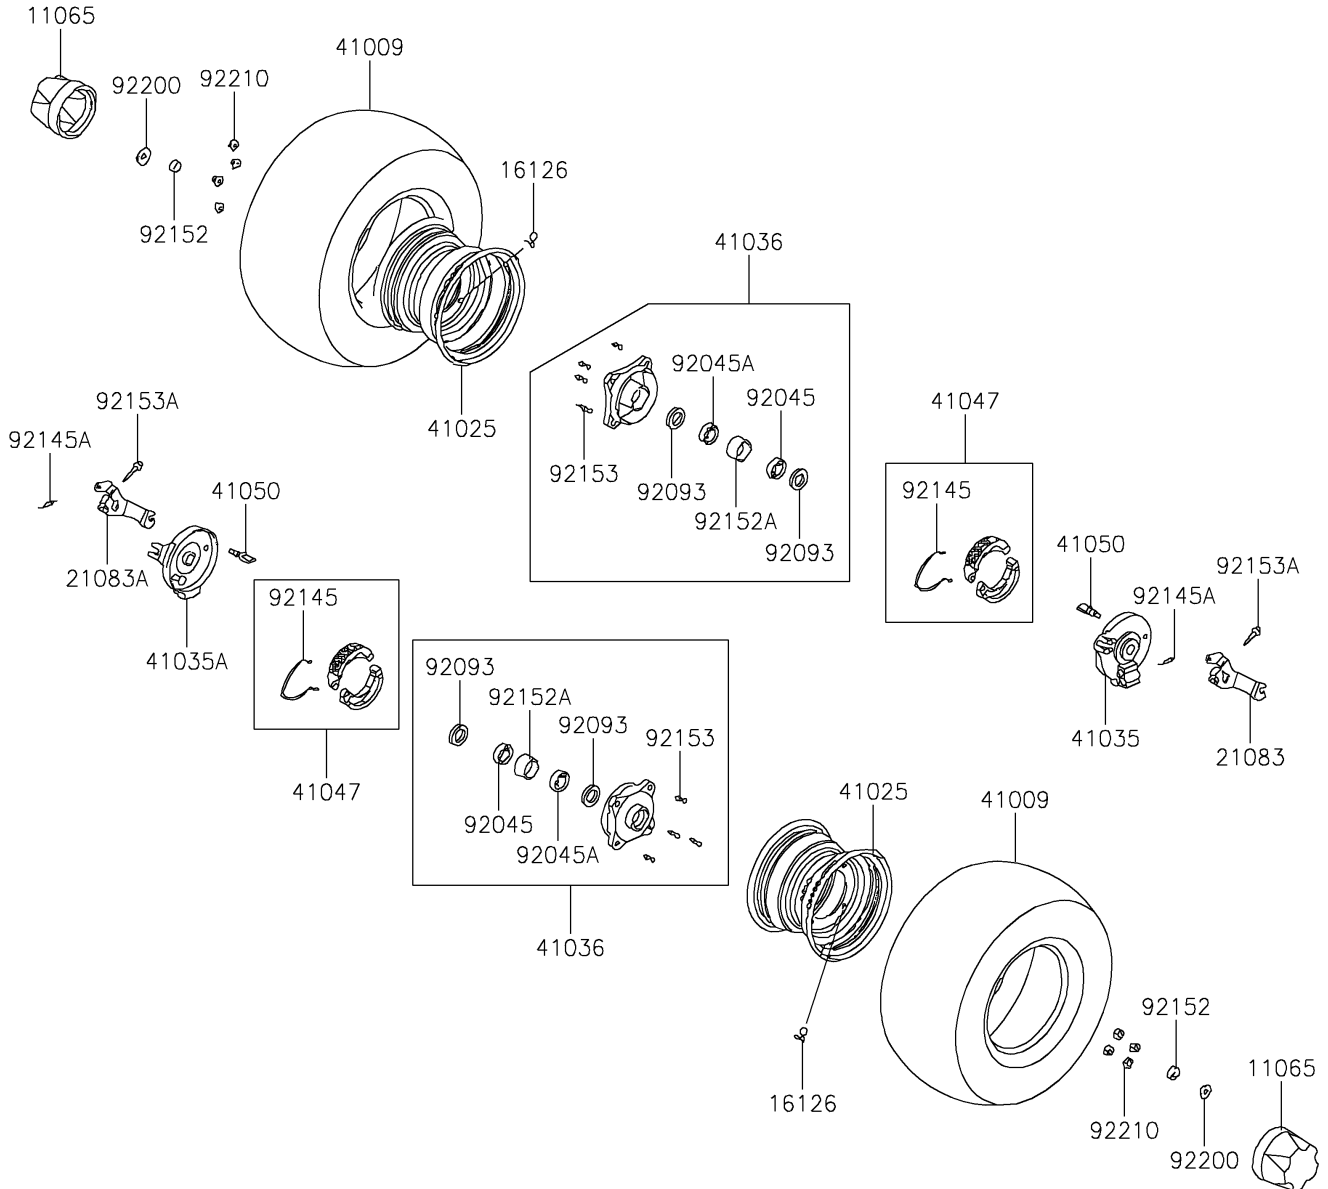

2021 KFX®90 PARTS DIAGRAM

Front Hub

F2230

2021 KFX®90 PARTS LIST

Front Hub

ITEM NAME	PART NUMBER	QUANTITY
CAP,WHEEL (Ref # 11065)	11065-Y002	2
VALVE,RIM (Ref # 16126)	16126-Y001	2
ARM,BRAKE,RH (Ref # 21083)	21083-Y001	1
ARM,BRAKE,LH (Ref # 21083A)	21083-Y002	1
TIRE,FR (Ref # 41009)	41009-Y003	2
RIM,BLACK (Ref # 41025)	41025-Y003-935	2
PANEL-ASSY-BRAKE,FR,RH,SILVER (Ref # 41035)	41035-Y001-934	1
PANEL-ASSY-BRAKE,FR,LH,SILVER (Ref # 41035A)	41035-Y002-934	1
HUB-ASSY,FR,BLACK (Ref # 41036)	41036-Y002-935	2
SHOE-ASSY-BRAKE,FR (Ref # 41047)	41047-Y001	2
CAM-BRAKE (Ref # 41050)	41050-Y001	2
BEARING-BALL,6002 (Ref # 92045)	92045-Y010	2
BEARING-BALL,6003 (Ref # 92045A)	92045-Y011	2
SEAL,22X35X7 (Ref # 92093)	92093-Y008	4
SPRING,BRAKE SHOE (Ref # 92145)	92145-Y013	2
SPRING,RETURN (Ref # 92145A)	92145-Y014	2
COLLAR (Ref # 92152)	92152-Y008	2
COLLAR (Ref # 92152A)	92152-Y009	2
BOLT,STUD,10X17 (Ref # 92153)	92153-Y017	8
BOLT,FLANGE,5X24 (Ref # 92153A)	92153-Y021	2
WASHER,12MM (Ref # 92200)	92200-Y011	2
NUT,10MM (Ref # 92210)	92210-Y010	8