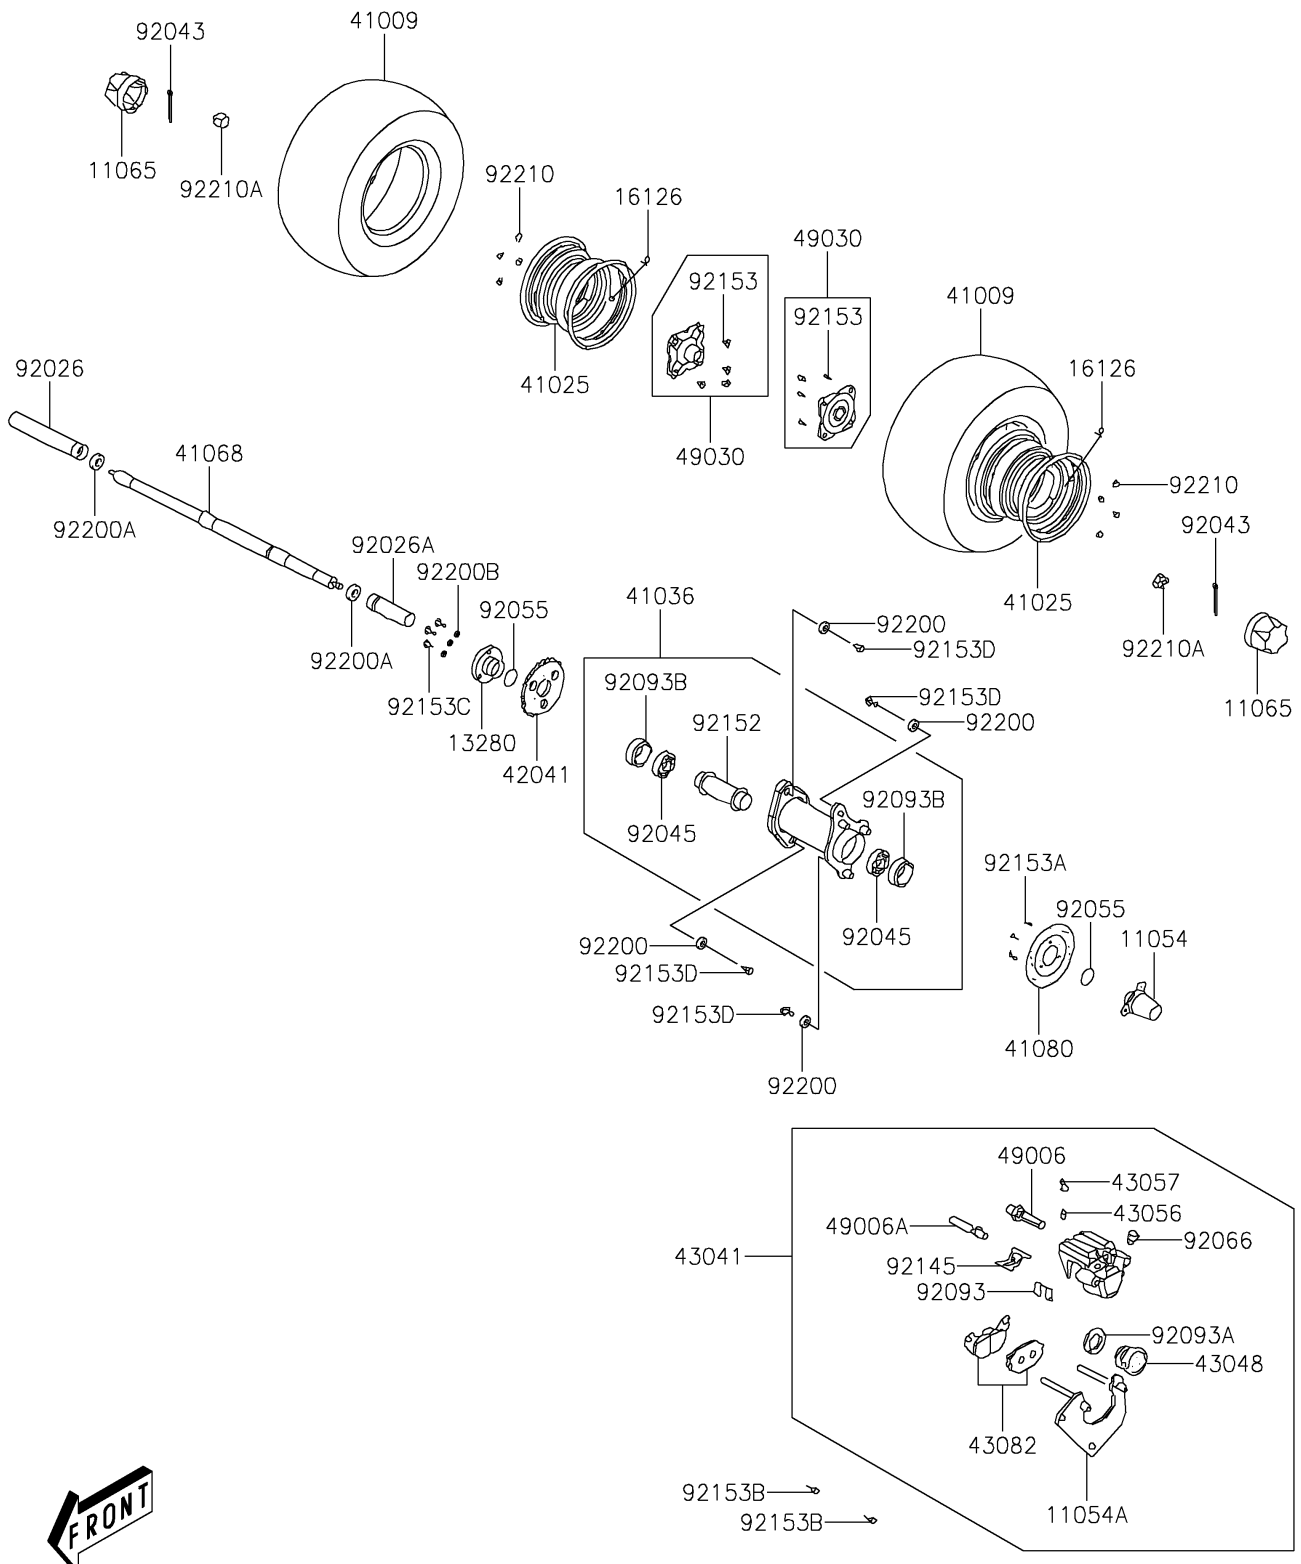

2021 KFX®90 PARTS DIAGRAM

Rear Hub

F2240

2021 KFX®90 PARTS LIST

Rear Hub

ITEM NAME	PART NUMBER	QUANTITY
BRACKET,BRAKE DISK (Ref # 11054)	11054-Y005	1
BRACKET (Ref # 11054A)	11054-Y008	1
CAP,WHEEL (Ref # 11065)	11065-Y002	2
HOLDER,SPROCKET (Ref # 13280)	13280-Y004	1
VALVE,RIM (Ref # 16126)	16126-Y001	2
TIRE,RR (Ref # 41009)	41009-Y001	2
RIM,BLACK (Ref # 41025)	41025-Y001-935	2
HUB-ASSY,RR,BLACK (Ref # 41036)	41036-Y001-935	1
AXLE,RR (Ref # 41068)	41068-Y001	1
DISC,RR (Ref # 41080)	41080-Y001	1
SPROCKET-HUB (Ref # 42041)	42041-Y001	1
CALIPER-ASSY,RR (Ref # 43041)	43041-Y001	1
PISTON-CALIPER (Ref # 43048)	43048-Y001	1
BREATHER-BRAKE (Ref # 43056)	43056-Y001	1
CAP-BREATHER (Ref # 43057)	43057-Y001	1
PAD-ASSY-BRAKE (Ref # 43082)	43082-Y001	1
BOOT (Ref # 49006)	49006-Y001	1
BOOT (Ref # 49006A)	49006-Y002	1
HUB,RR (Ref # 49030)	49030-Y001	2
SPACER,REAR AXLE,RH (Ref # 92026)	92026-Y005	1
SPACER,REAR AXLE,LH (Ref # 92026A)	92026-Y006	1
PIN,3X25 (Ref # 92043)	92043-Y011	2
BEARING-BALL,6006 (Ref # 92045)	92045-Y008	2
RING-O,30MM (Ref # 92055)	92055-Y015	2
PLUG (Ref # 92066)	92066-Y001	1
SEAL,DUST (Ref # 92093)	92093-Y005	1
SEAL,PISTON (Ref # 92093A)	92093-Y006	1
SEAL,DUST (Ref # 92093B)	92093-Y009	2
SPRING,PAD (Ref # 92145)	92145-Y012	1

2021 KFX®90 PARTS LIST

Rear Hub

ITEM NAME	PART NUMBER	QUANTITY
COLLAR (Ref # 92152)	92152-Y007	1
BOLT (Ref # 92153)	92153-Y005	8
BOLT (Ref # 92153A)	92153-Y007	3
BOLT,FLANGE,8X28 (Ref # 92153B)	92153-Y012	2
BOLT,FLANGE,8X20 (Ref # 92153C)	92153-Y033	3
BOLT,FLANGE,12X28 (Ref # 92153D)	92153-Y044	4
WASHER,12.2X28X4 (Ref # 92200)	92200-Y012	4
WASHER,14MM (Ref # 92200A)	92200-Y014	2
WASHER,8MM (Ref # 92200B)	92200-Y048	3
NUT,10MM (Ref # 92210)	92210-Y010	8
NUT,14MM (Ref # 92210A)	92210-Y025	2