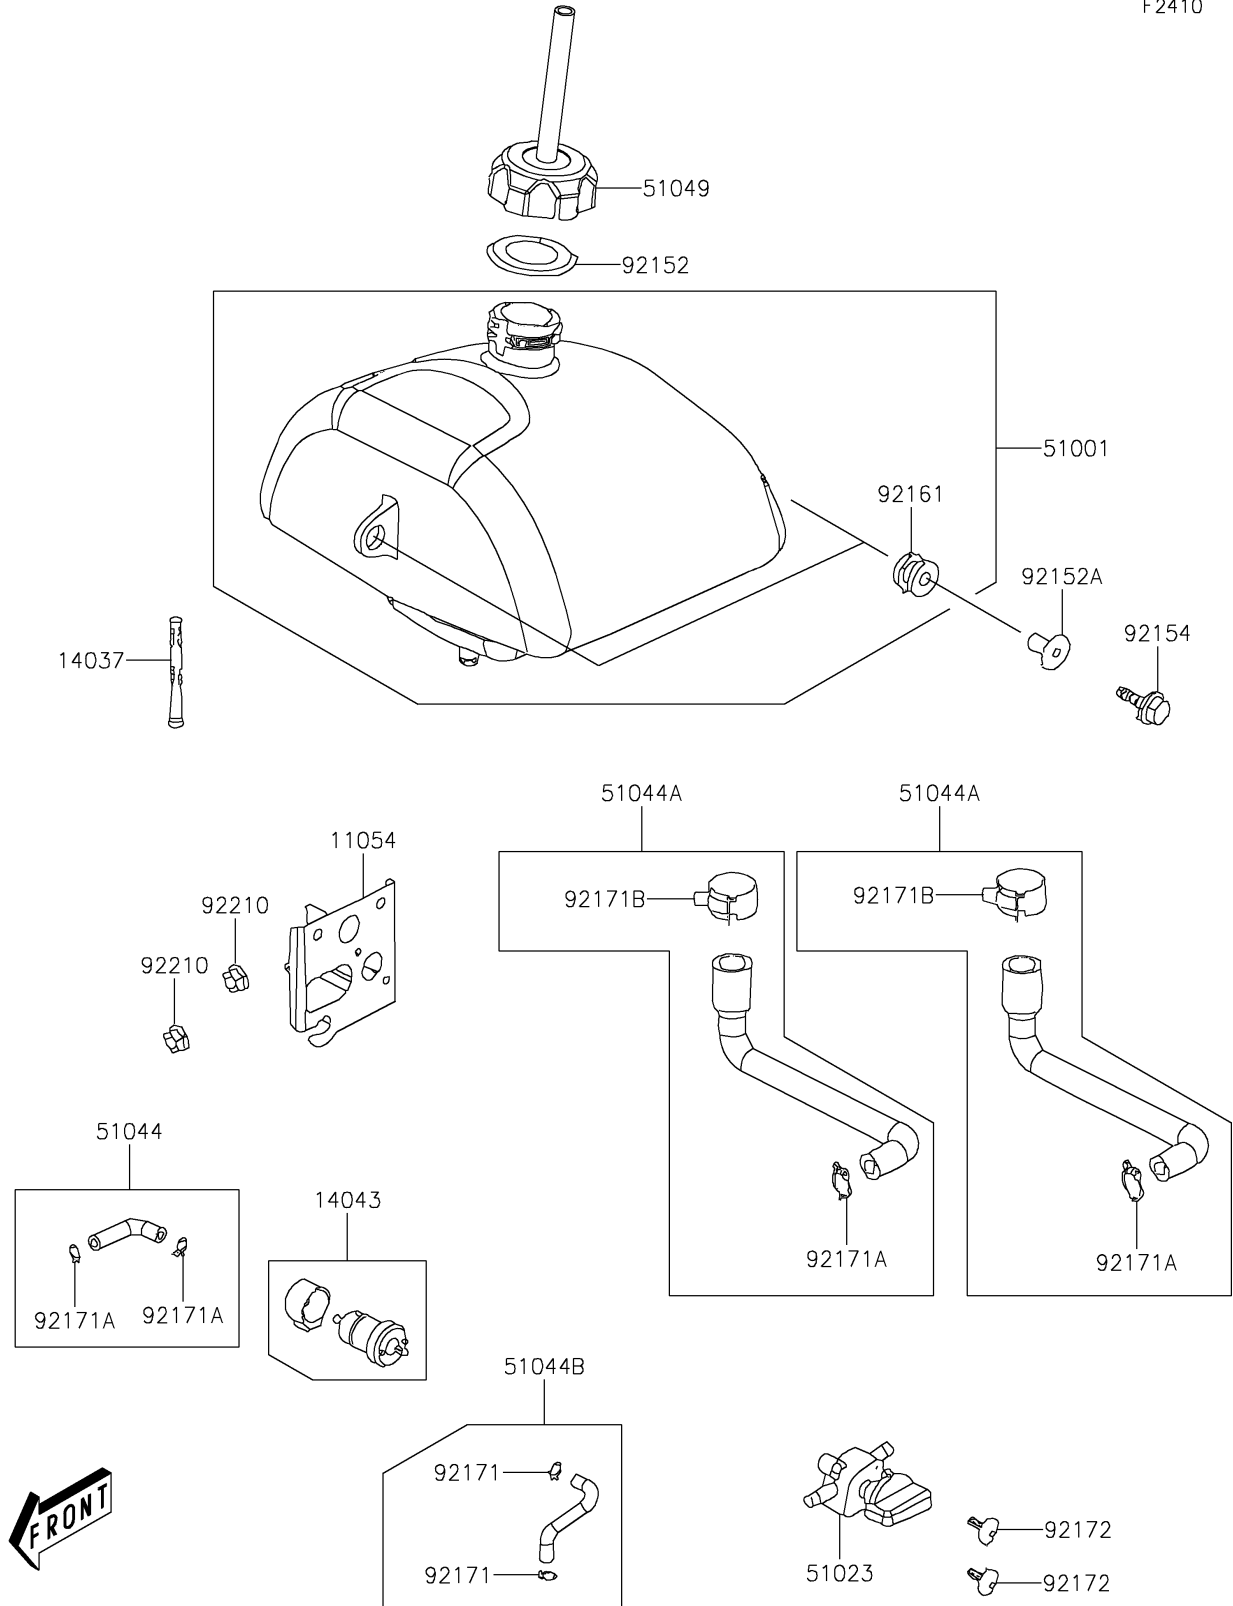

# 2021 KFX®90 PARTS DIAGRAM

Fuel Tank

F2410

## 2021 KFX®90 PARTS LIST

### Fuel Tank

ITEM NAME	PART NUMBER	QUANTITY
BRACKET (Ref # 11054)	11054-Y003	1
SCREEN (Ref # 14037)	14037-Y001	1
FILTER,FUEL (Ref # 14043)	14043-Y002	1
TANK-COMP-FUEL (Ref # 51001)	51001-Y005	1
TAP-ASSY (Ref # 51023)	51023-Y006	1
TUBE-ASSY,FUEL (Ref # 51044)	51044-Y005	1
TUBE-ASSY,FUEL TANK (Ref # 51044A)	51044-Y007	2
TUBE-ASSY,FUEL (Ref # 51044B)	51044-Y008	1
CAP-TANK (Ref # 51049)	51049-Y002	1
COLLAR (Ref # 92152)	92152-Y001	1
COLLAR (Ref # 92152A)	92152-Y013	2
BOLT,6X20 (Ref # 92154)	92154-Y057	2
DAMPER (Ref # 92161)	92161-Y001	2
CLAMP (Ref # 92171)	92171-Y010	2
CLAMP (Ref # 92171A)	92171-Y011	4
CLAMP (Ref # 92171B)	92171-Y013	4
SCREW,5X16 (Ref # 92172)	92172-Y067	2
NUT,6MM (Ref # 92210)	92210-Y027	2