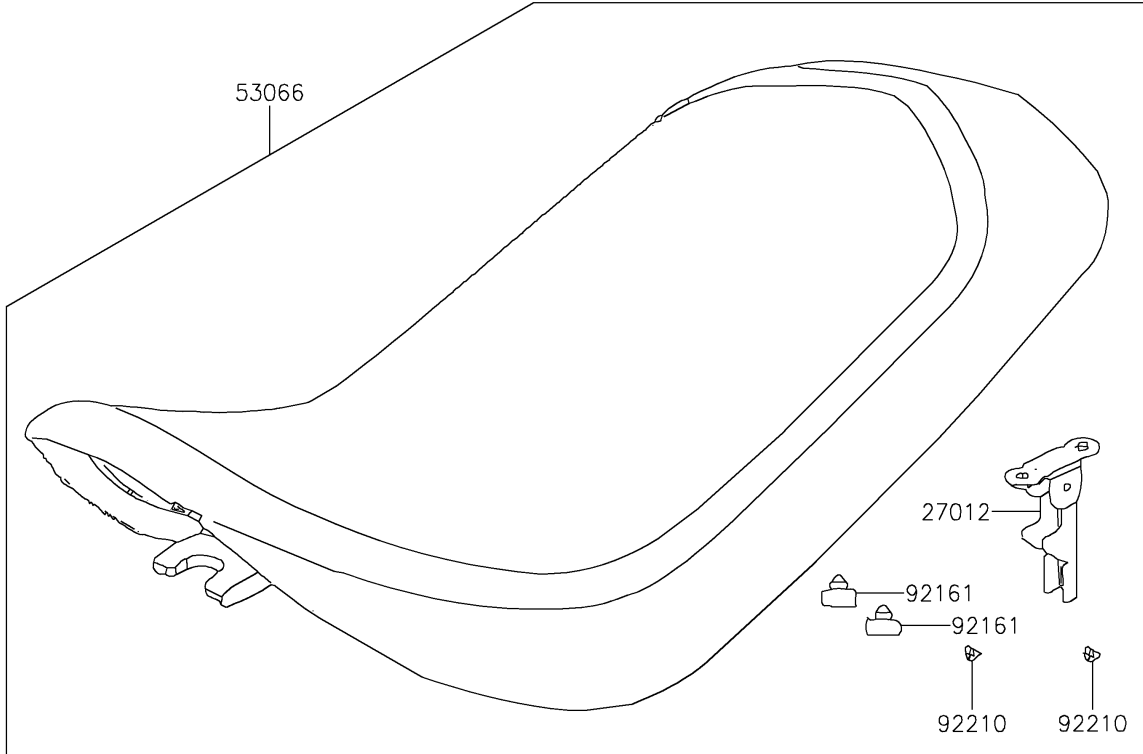

2021 KFX®90 PARTS DIAGRAM

Seat

F2510

2021 KFX®90 PARTS LIST

Seat

ITEM NAME	PART NUMBER	QUANTITY
HOOK,SEAT LOCK (Ref # 27012)	27012-Y001	1
GAUGE,AIR (Ref # 52005)	52005-Y001	1
SEAT-ASSY (Ref # 53066)	53066-Y001	1
TOOL-KIT (Ref # 56007)	56007-Y001	1
BAND,TOOL (Ref # 92072)	92072-Y002	1
DAMPER (Ref # 92161)	92161-Y004	2
NUT,6MM (Ref # 92210)	92210-Y027	2