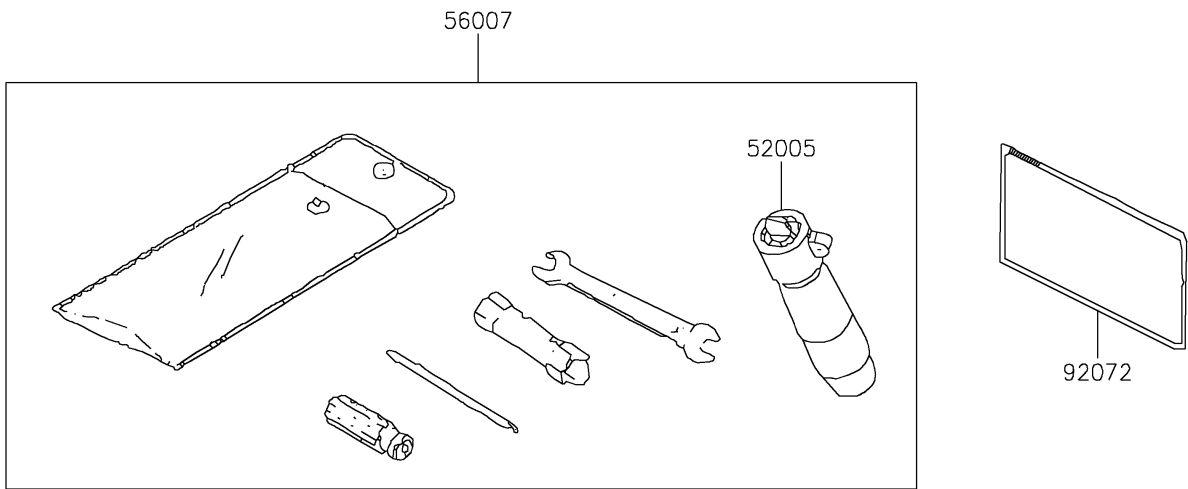

2021 KFX®90 PARTS DIAGRAM

Seat

F2510

2021 KFX®90 PARTS LIST

Seat

ITEM NAME	PART NUMBER	QUANTITY
HOOK,SEAT LOCK (Ref # 27012)	27012-Y001	1
GAUGE,AIR (Ref # 52005)	52005-Y001	1
SEAT-ASSY (Ref # 53066)	53066-Y001	1
TOOL-KIT (Ref # 56007)	56007-Y001	1
BAND,TOOL (Ref # 92072)	92072-Y002	1
DAMPER (Ref # 92161)	92161-Y004	2
NUT,6MM (Ref # 92210)	92210-Y027	2