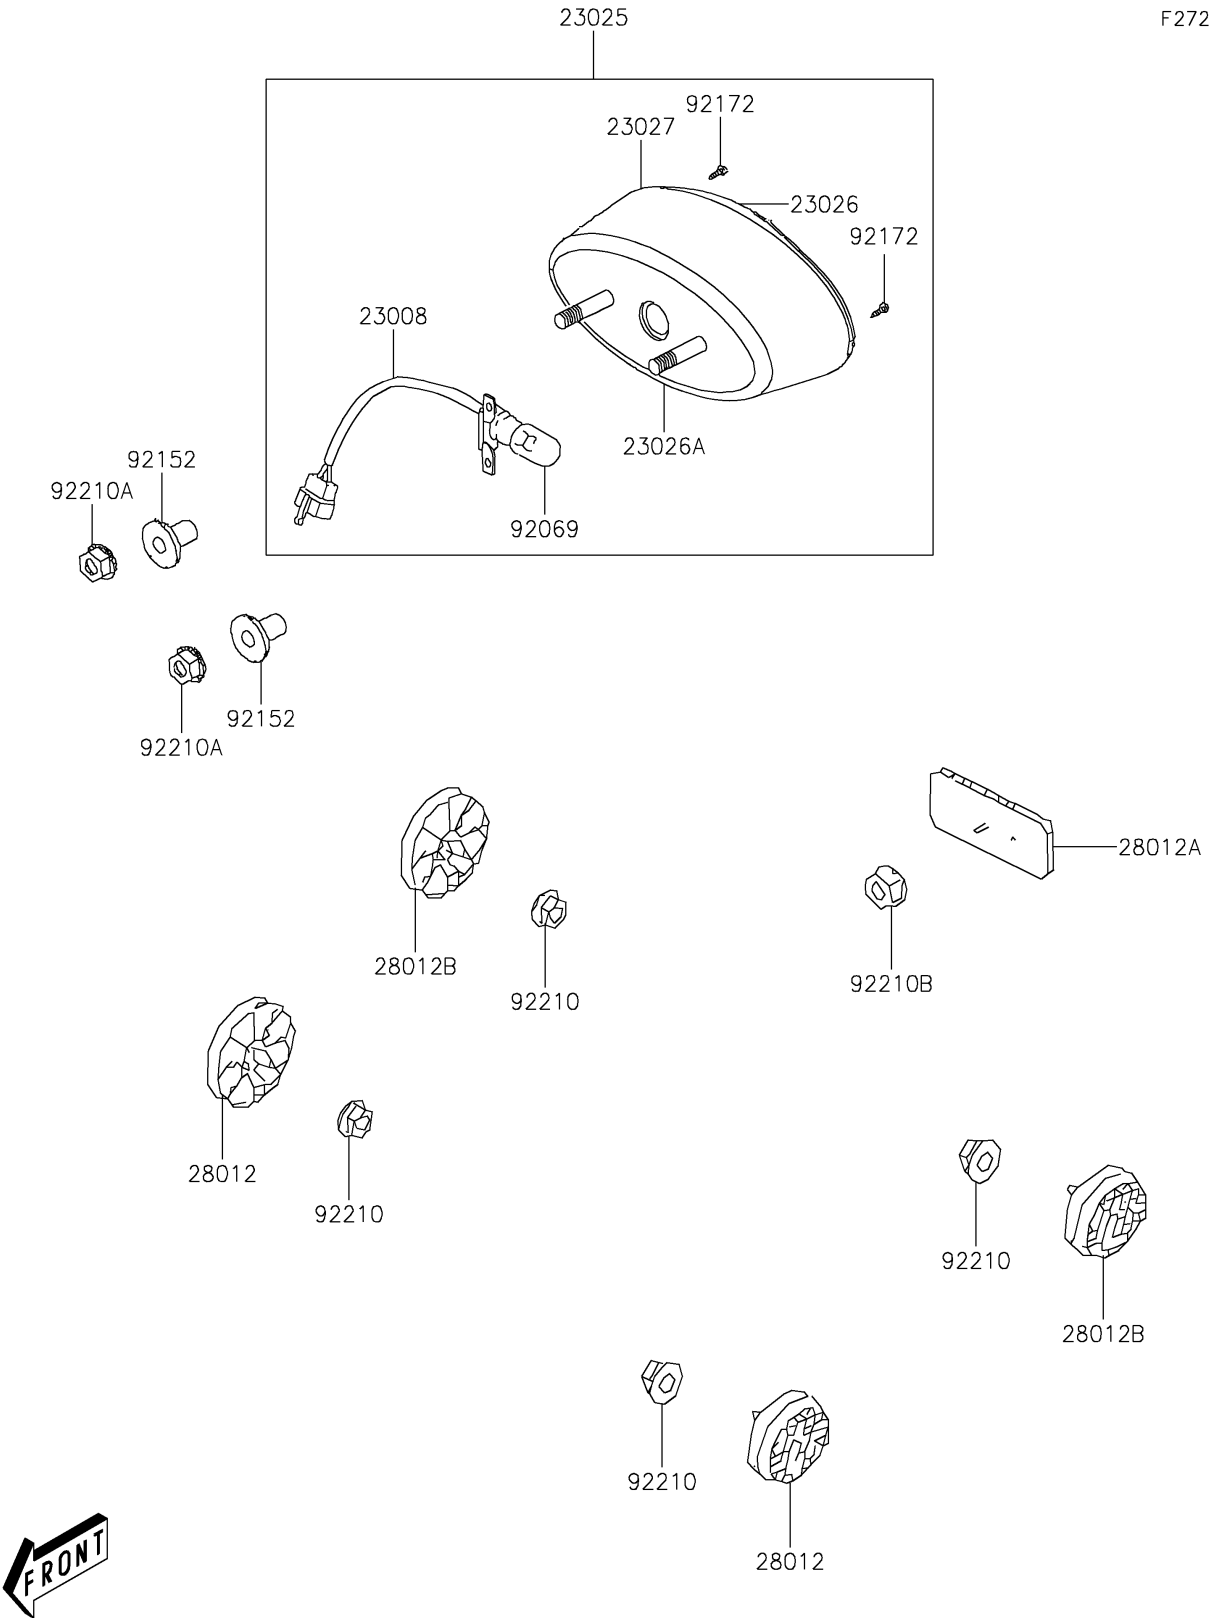

# 2021 KFX®90 PARTS DIAGRAM

Taillight(s)

F2720

## 2021 KFX® 90 PARTS LIST

### Taillight(s)

ITEM NAME	PART NUMBER	QUANTITY
SOCKET-ASSY,TAIL LAMP (Ref # 23008)	23008-Y002	1
LAMP-TAIL (Ref # 23025)	23025-Y002	1
LENS,TAIL LAMP (Ref # 23026)	23026-Y004	1
LENS,LICENSE (Ref # 23026A)	23026-Y005	1
BODY-COMP-TAIL LAMP (Ref # 23027)	23027-Y001	1
REFLECTOR-REFLEX (Ref # 28012)	28012-Y002	2
REFLECTOR-REFLEX (Ref # 28012A)	28012-Y003	1
REFLECTOR-REFLEX (Ref # 28012B)	28012-Y004	2
BULB (Ref # 92069)	92069-Y001	1
COLLAR (Ref # 92152)	92152-Y013	2
SCREW,4X16 (Ref # 92172)	92172-Y026	2
NUT,6MM (Ref # 92210)	92210-Y026	4
NUT,6MM (Ref # 92210A)	92210-Y027	2
NUT,FLANGE,5MM (Ref # 92210B)	92210-Y053	1