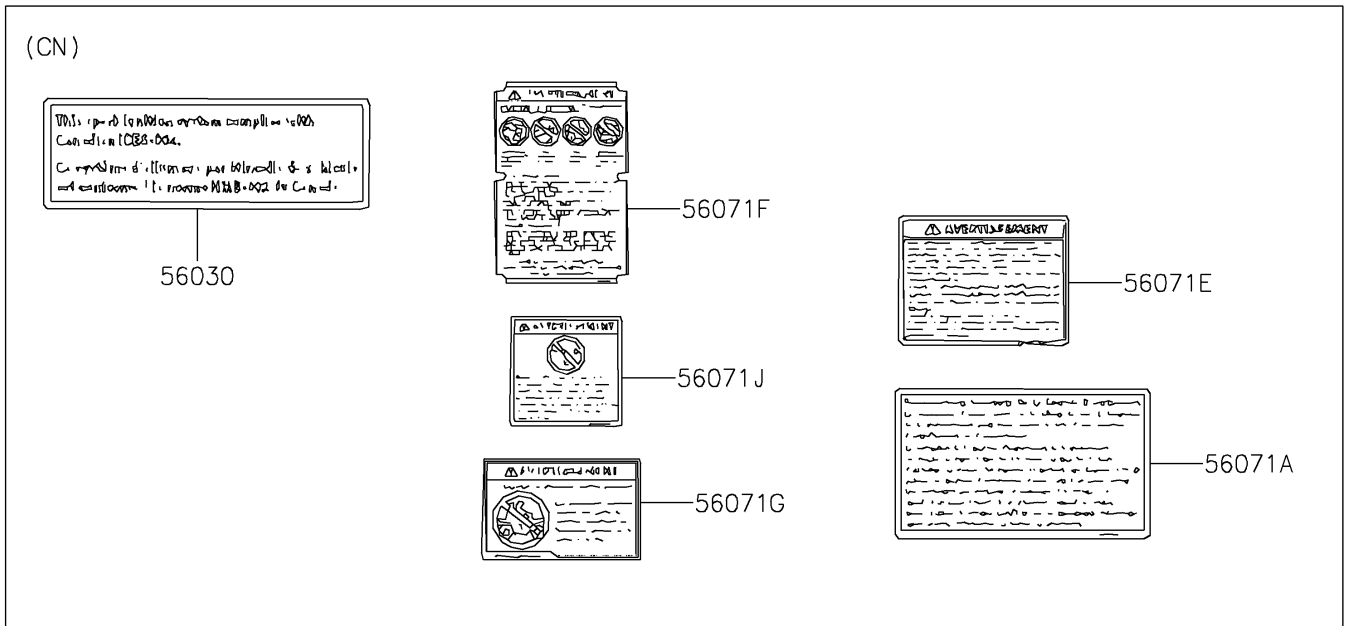

2021 KFX®90 PARTS DIAGRAM

Labels

F2860

56071

56071D

56071B

56071H

56071C

56071I

(CN)

56030

56071F

56071J

56071G

56071E

56071A

2021 KFX®90 PARTS LIST

Labels

ITEM NAME	PART NUMBER	QUANTITY
LABEL,ICES-002 (Ref # 56030)	56030-Y004	1
LABEL-WARNING,DRIVE BELT (Ref # 56071)	56071-Y001	1
LABEL-WARNING (Ref # 56071A)	56071-Y010	1
LABEL-WARNING,OFF ROAD (Ref # 56071B)	56071-Y019	1
LABEL-WARNING,NO PASSENGER (Ref # 56071C)	56071-Y022	1
LABEL-WARNING,TIRE OFF ROAD (Ref # 56071D)	56071-Y023	1
LABEL-WARNING,TIRE OFF ROAD (Ref # 56071E)	56071-Y026	1
LABEL-WARNING,OFF ROAD (Ref # 56071F)	56071-Y027	1
LABEL-WARNING,NO PASSENGER (Ref # 56071G)	56071-Y029	1
LABEL-WARNING,AGE12 (Ref # 56071H)	56071-Y031	1
LABEL-WARNING,TAG OFF ROAD (Ref # 56071I)	56071-Y032	1
LABEL-WARNING,AGE12 (Ref # 56071J)	56071-Y033	1