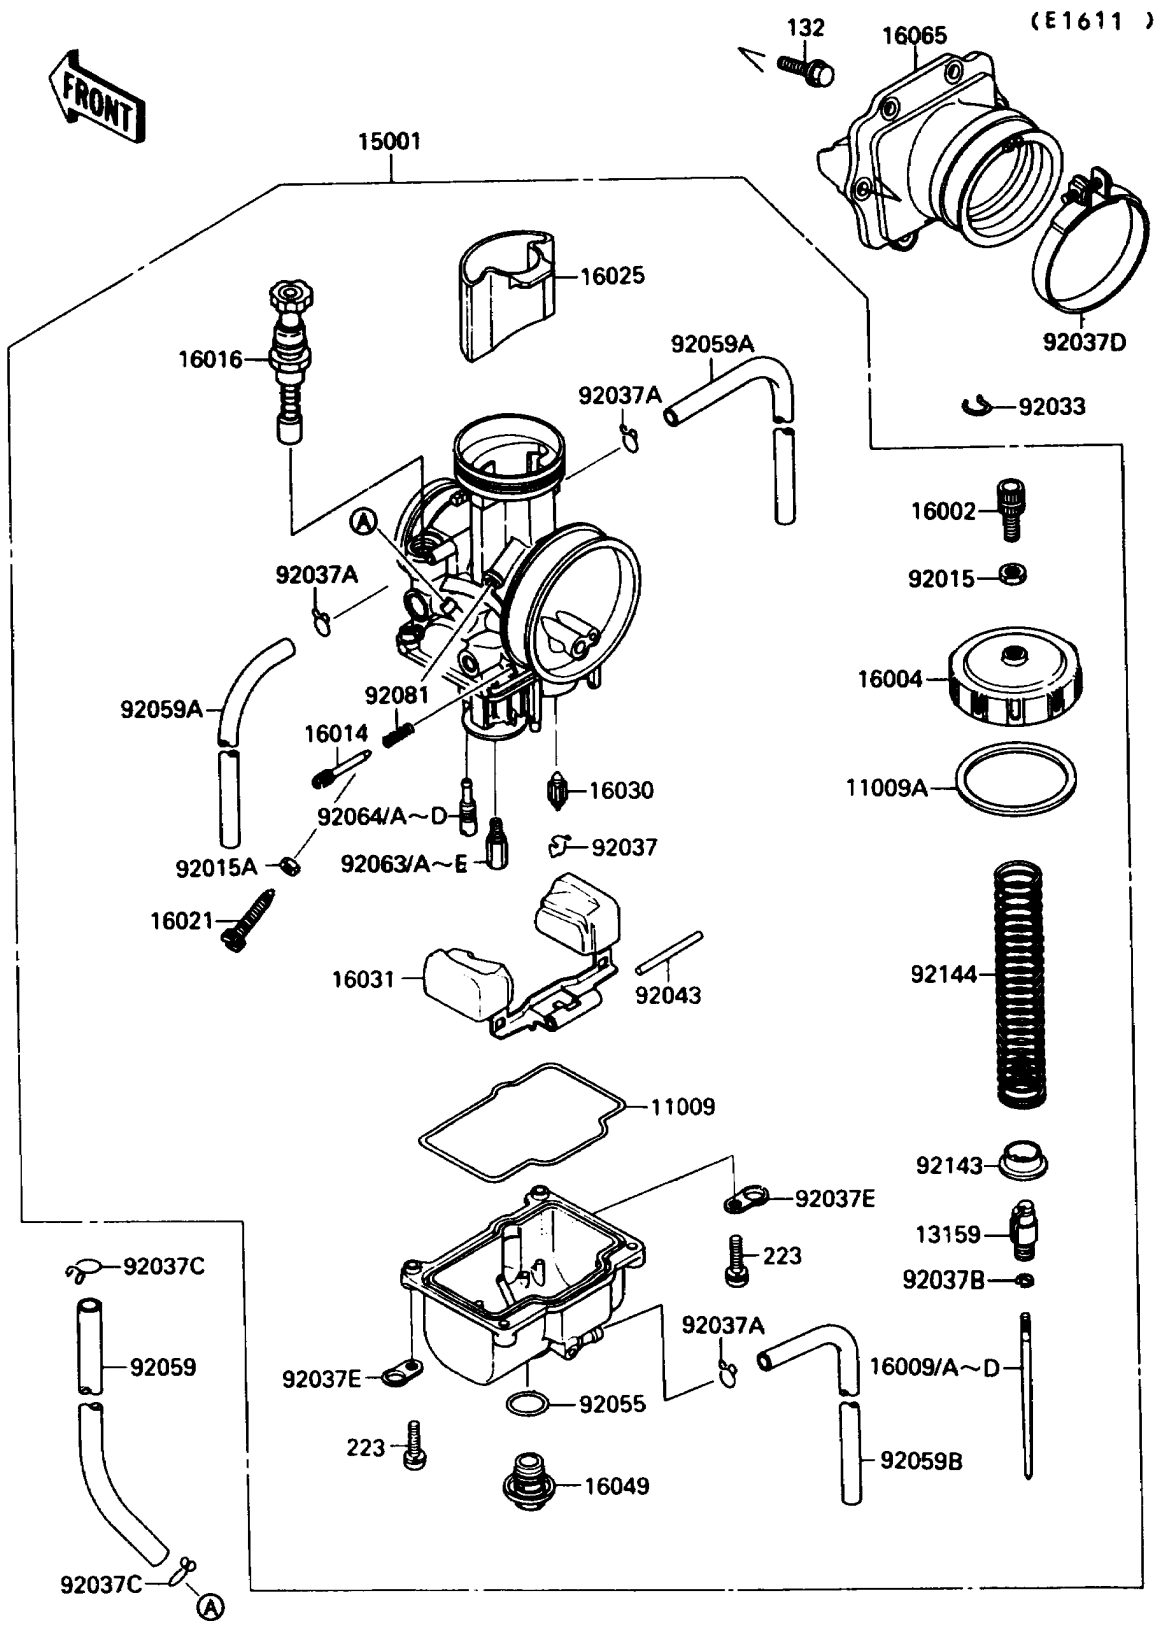

# 1989 KX250 PARTS DIAGRAM

Carburetor

# 1989 KX250 PARTS LIST

## Carburetor

ITEM NAME	PART NUMBER	QUANTITY
GASKET,FLOAT CHAMBER (Ref # 11009)	11009-1716	1
GASKET,CHAMBER CAP (Ref # 11009A)	11009-1717	1
CONNECTOR,THROTTLE CABLE (Ref # 13159)	13159-1060	1
CARBURETOR-ASSY (Ref # 15001)	15001-1464	1
ADJUSTER-CABLE (Ref # 16002)	16002-1056	1
CAP-CHAMBER,MIXING (Ref # 16004)	16004-1061	1
NEEDLE-JET,R1366J (Ref # 16009)	16009-1406	1
NEEDLE-JET,R1367J (Ref # 16009A)	16009-1407	1
NEEDLE-JET,R1368J (Ref # 16009B)	16009-1408	1
NEEDLE-JET,R1369J (Ref # 16009C)	16009-1409	1
NEEDLE-JET,R1370J (Ref # 16009D)	16009-1410	1
SCREW-PILOT AIR (Ref # 16014)	16014-1058	1
PLUNGER,STARTER (Ref # 16016)	16016-1075	1
SCREW-THROTTLE STOP (Ref # 16021)	16021-1124	1
VALVE-THROTTLE,CA7 (Ref # 16025)	16025-1151	1
VALVE-FLOAT (Ref # 16030)	16030-1057	1
FLOAT (Ref # 16031)	16031-1067	1
COVER-MAIN JET (Ref # 16049)	16049-1051	1
HOLDER-CARBURETOR (Ref # 16065)	16065-1168	1
NUT,CABLE ADJUST LOCK (Ref # 92015)	92015-1574	1
NUT,THROTTLE STOP SCREW (Ref # 92015A)	92015-1707	1
RING-SNAP (Ref # 92033)	92036-018	1
CLAMP,FLOAT VALVE (Ref # 92037)	16044-007	1
CLAMP,TUBE (Ref # 92037A)	92037-1396	3
CLAMP,JET NEEDLE (Ref # 92037B)	92037-1401	1
CLAMP,TUBE (Ref # 92037C)	92037-147	2
CLAMP,55MM (Ref # 92037D)	92037-1486	1
CLAMP,HOSE (Ref # 92037E)	92037-1969	2
PIN,FLOAT (Ref # 92043)	92043-1207	1