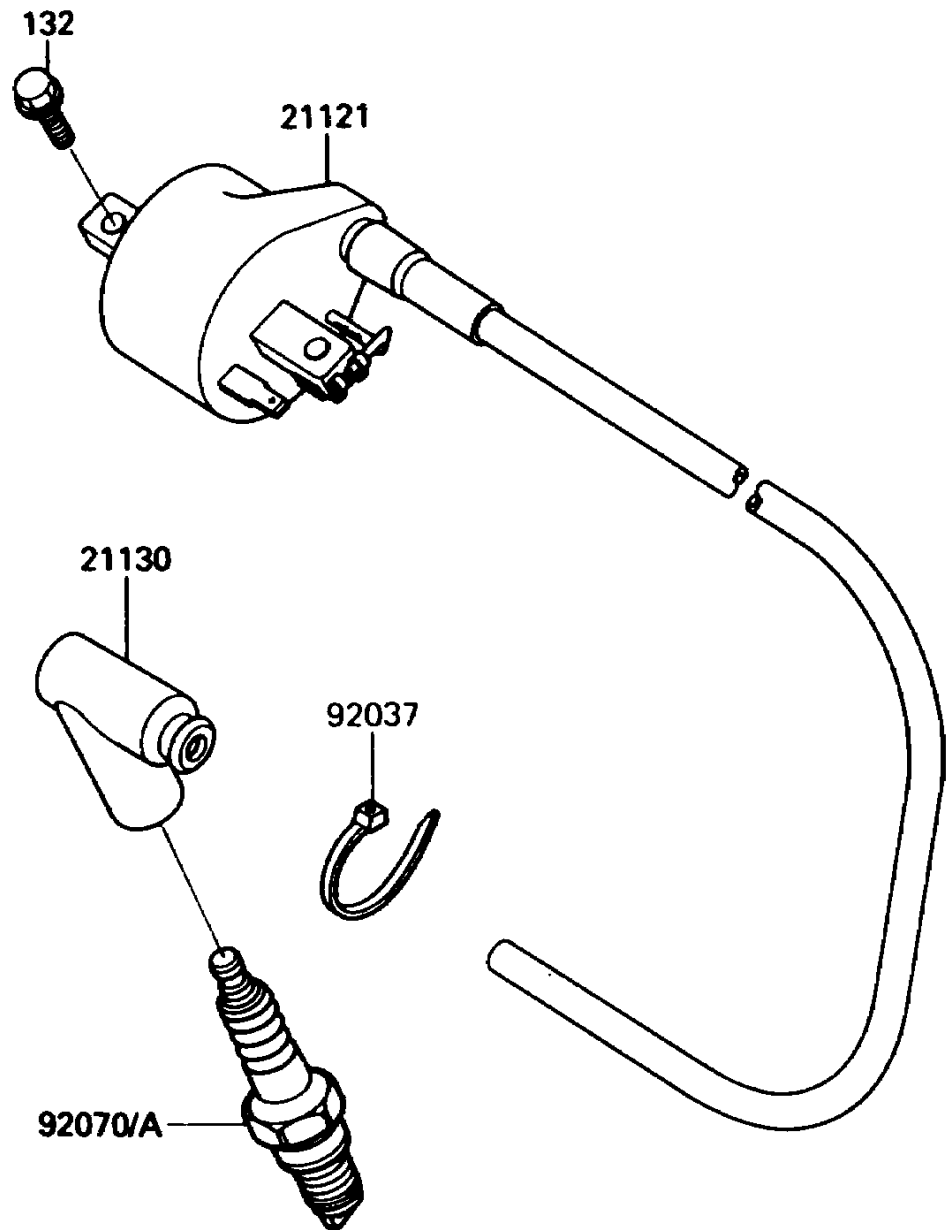

1989 KX250 PARTS DIAGRAM

Ignition System

(E1830)

1989 KX250 PARTS LIST

Ignition System

ITEM NAME	PART NUMBER	QUANTITY
COIL-IGNITION (Ref # 21121)	21121-1170	1
CAP-SPARK PLUG (Ref # 21130)	21130-1062	1
CLAMP (Ref # 92037)	92037-1173	1
PLUG-SPARK,B9EG(NGK) (Ref # 92070)	92070-1058	1
PLUG-SPARK,BR9EG(NGK) (Ref # 92070A)	92070-1063	1
BOLT-FLANGED-SMALL (Ref # 132)	132G0618	2