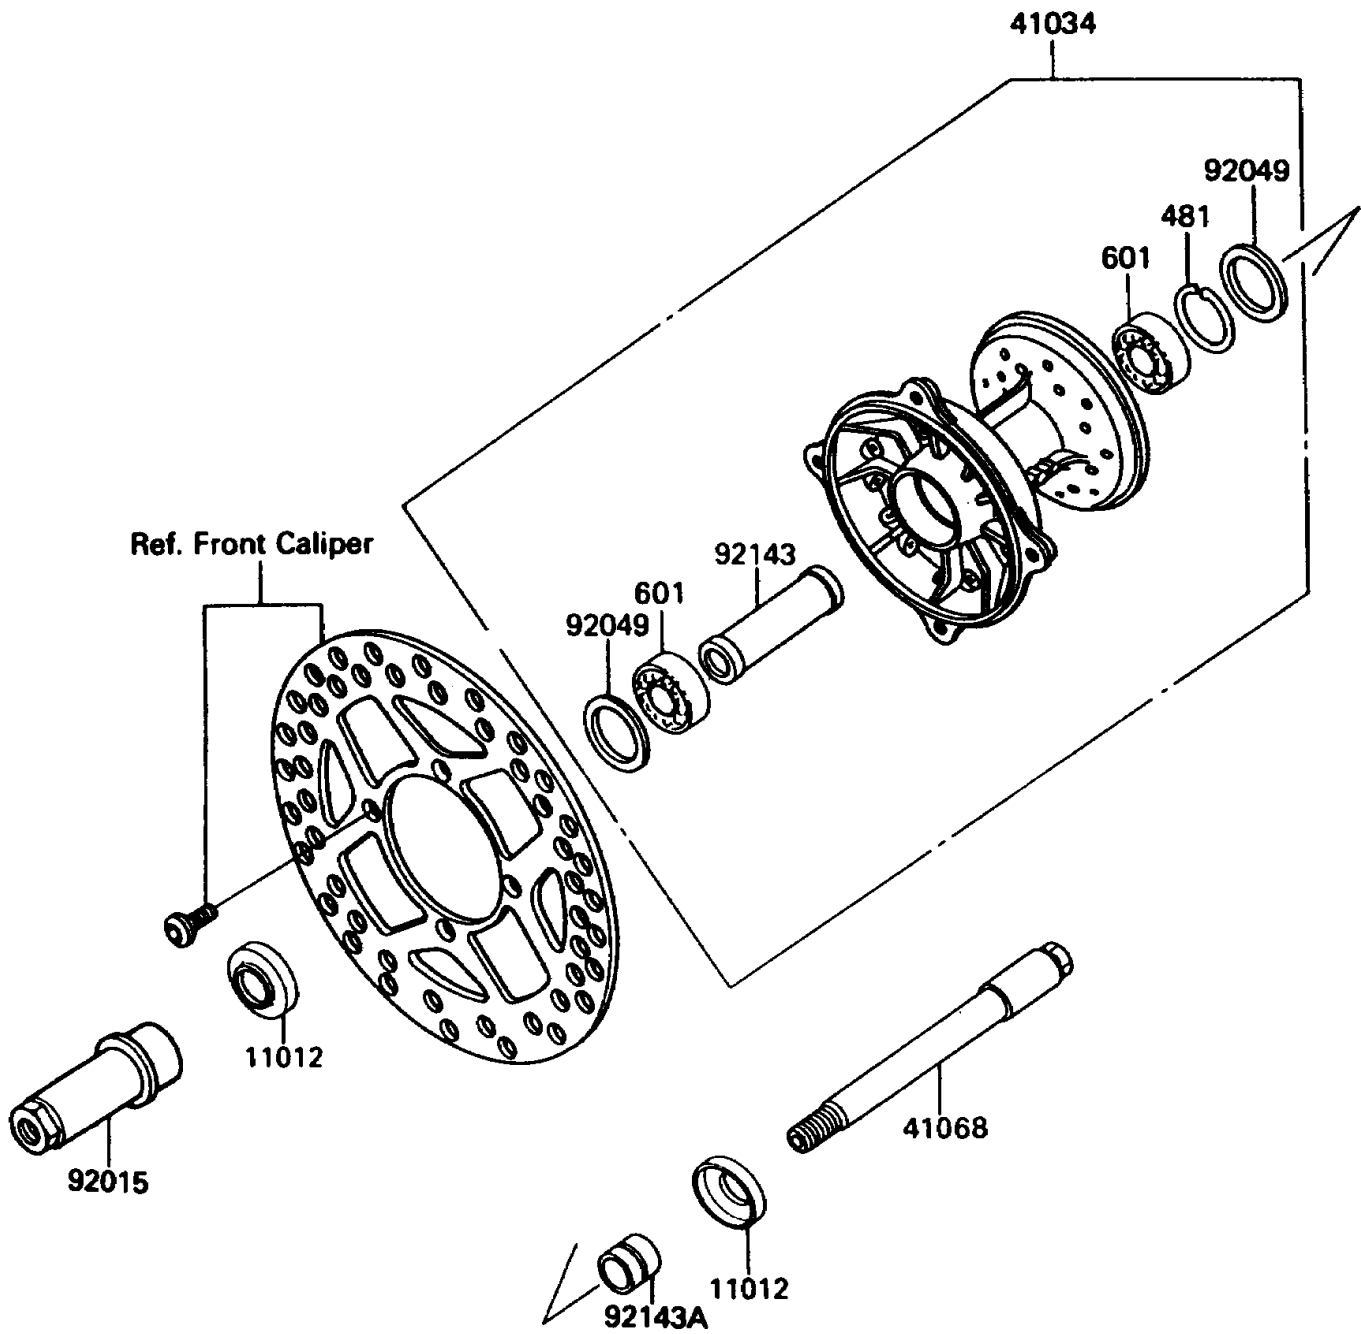

1989 KX250 PARTS DIAGRAM

Front Hub

(F2230)

1989 KX250 PARTS LIST

Front Hub

ITEM NAME	PART NUMBER	QUANTITY
CAP,FRONT AXLE (Ref # 11012)	11012-1580	2
DRUM-ASSY,FRONT BRAKE (Ref # 41034)	41034-1183	1
AXLE,FR (Ref # 41068)	41068-1276	1
NUT (Ref # 92015)	92015-1754	1
SEAL-OIL,BSNC2 22404 (Ref # 92049)	92049-1204	2
COLLAR,FR BRAKE DRUM,L=68 (Ref # 92143)	92143-1257	1
COLLAR,FR AXLE,L=18 (Ref # 92143A)	92143-1297	1
CIRCLIP-TYPE-C,40MM (Ref # 481)	481J4000	1
BEARING-BALL,#6203UG (Ref # 601)	601B6203UG	2