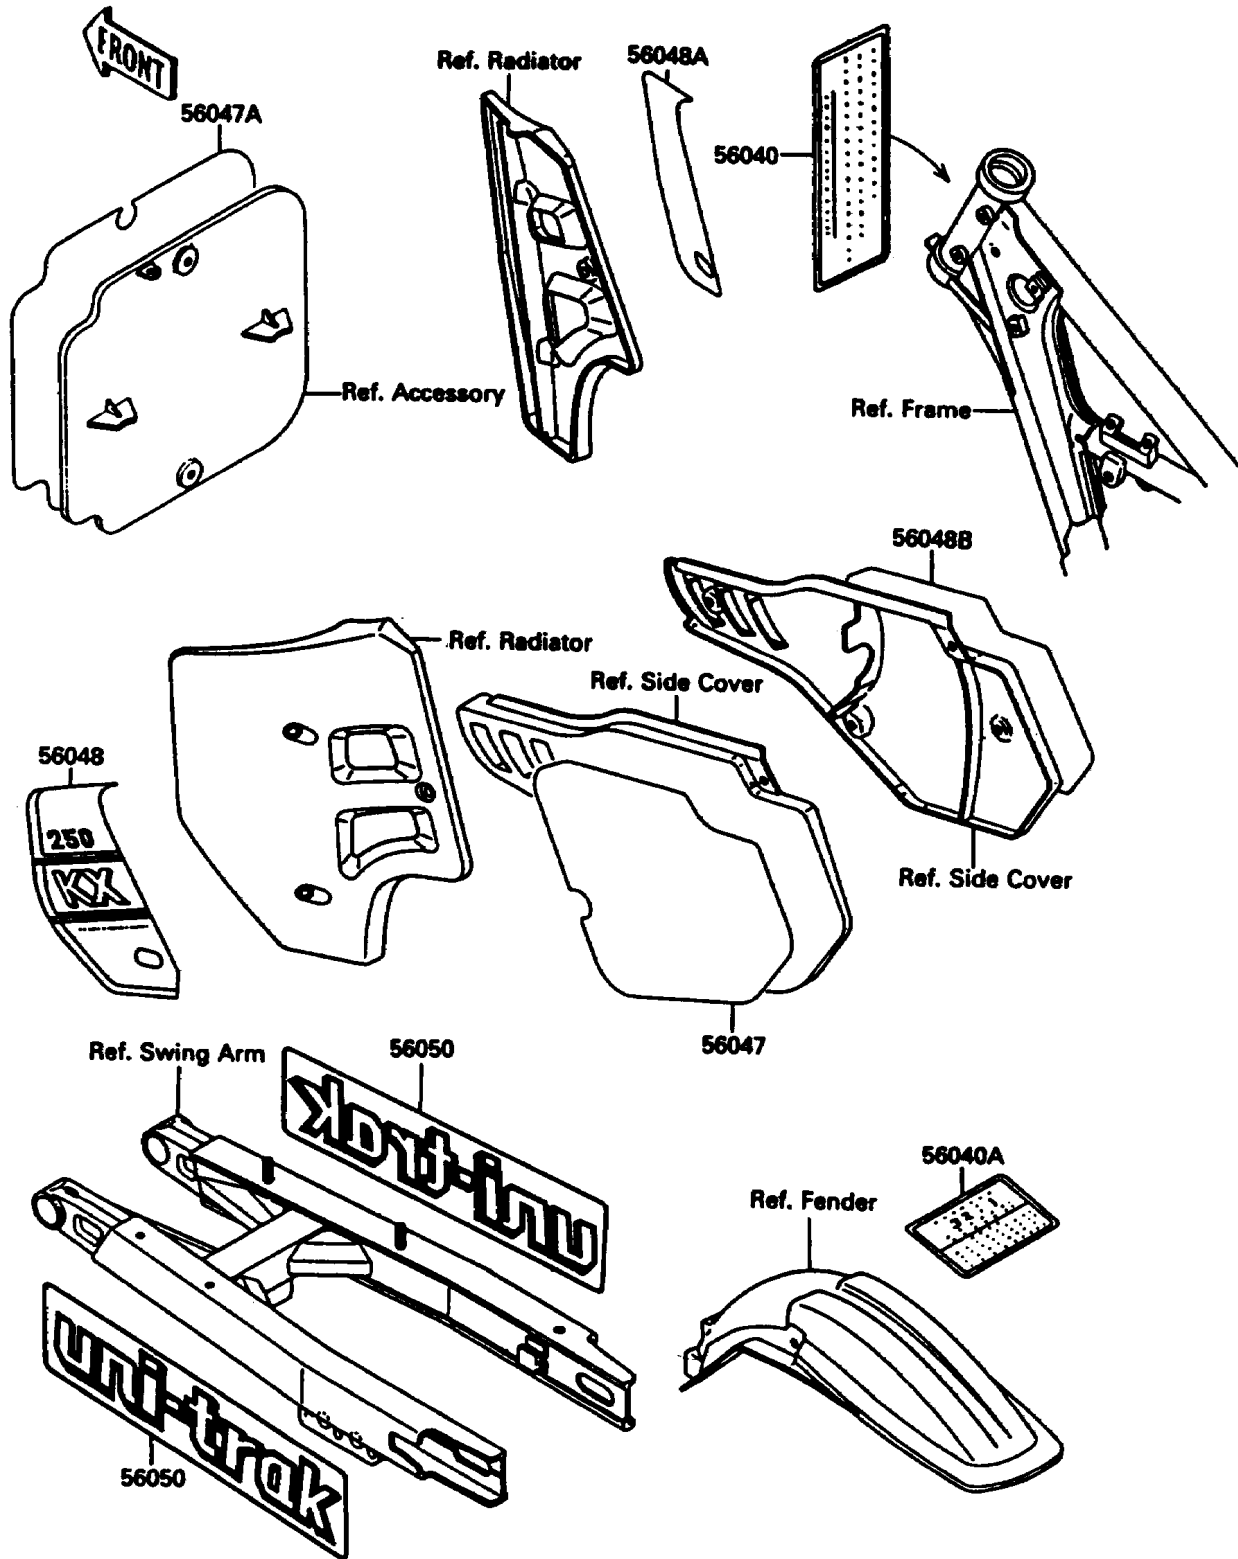

1989 KX250 PARTS DIAGRAM

Labels

(F2860)

1989 KX250 PARTS LIST

Labels

ITEM NAME	PART NUMBER	QUANTITY
LABEL-WARNING,NOISE (Ref # 56040)	56040-1101	1
LABEL-WARNING,GASOLINE/OIL (Ref # 56040A)	56040-1129	1
PATTERN,SIDE COVER,LH (Ref # 56047)	56047-1784	1
PATTERN,NUMBER PLATE (Ref # 56047A)	56047-1849	1
PATTERN,SHROUD,LH (Ref # 56048)	56048-1497	1
PATTERN,SHROUD,RH (Ref # 56048A)	56048-1498	1
PATTERN,SIDE COVER,RH (Ref # 56048B)	56048-1524	1
MARK,SWING ARM,UNI-TRAK (Ref # 56050)	56050-1185	2