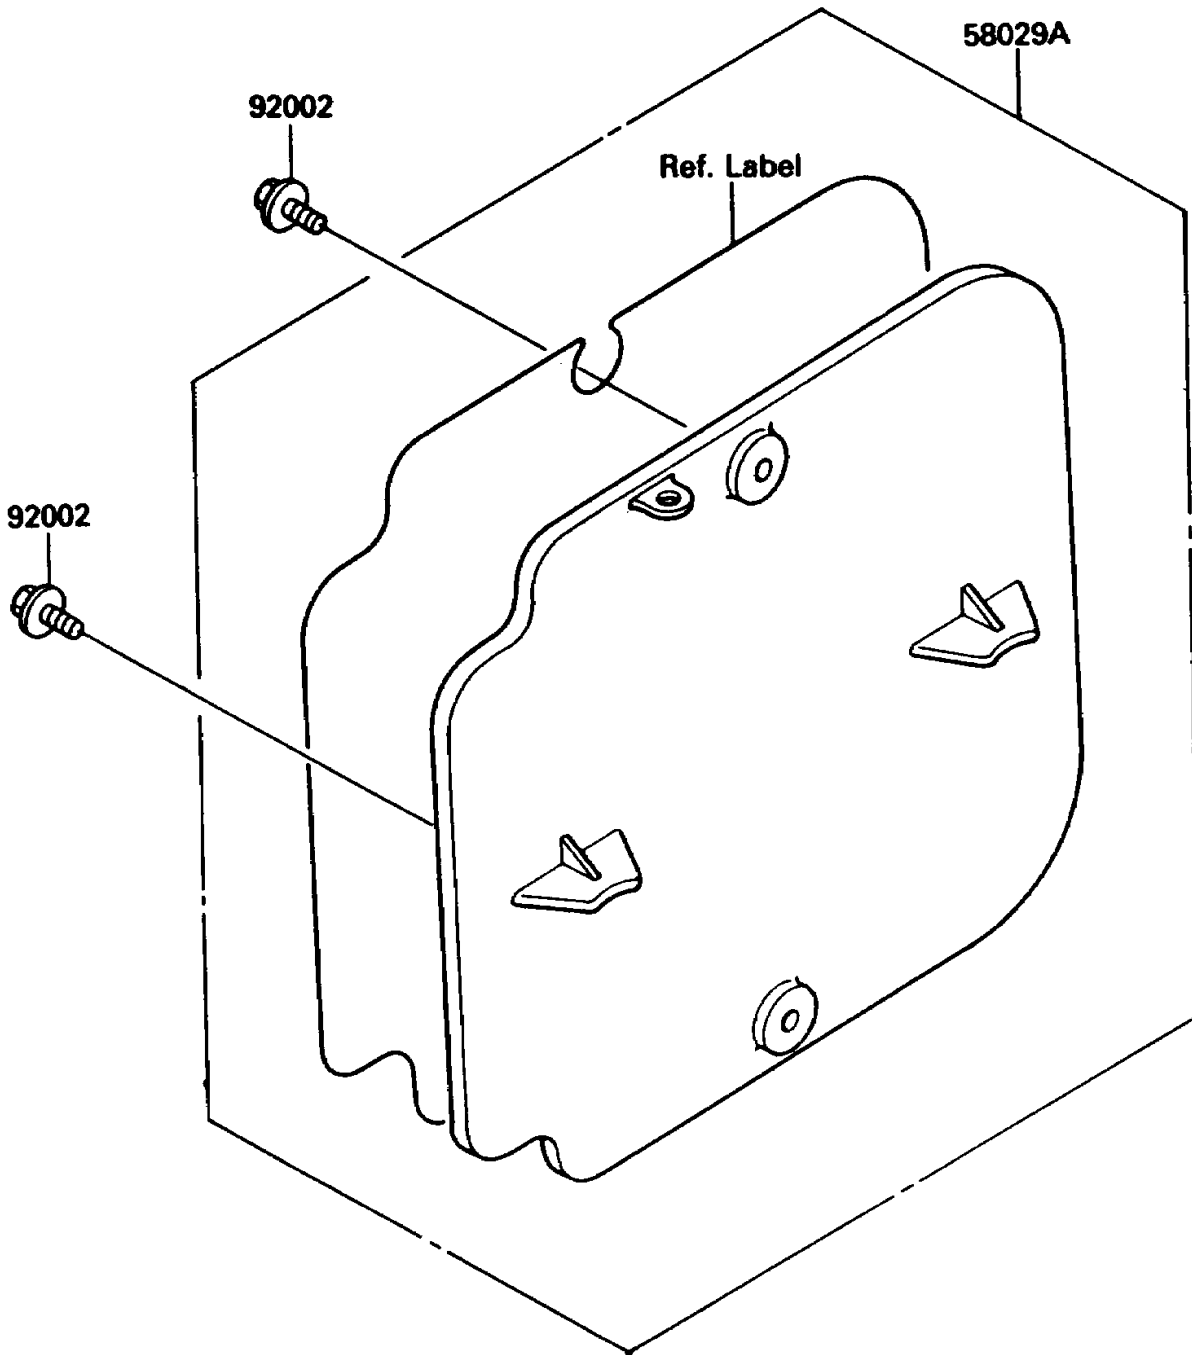

1989 KX250 PARTS DIAGRAM

Accessory

(F2910)

1989 KX250 PARTS LIST

Accessory

ITEM NAME	PART NUMBER	QUANTITY
PLATE-NUMBER,L.GREEN (Ref # 58029A)	58029-5018-6W	1
BOLT,6X14 (Ref # 92002)	92002-1460	2