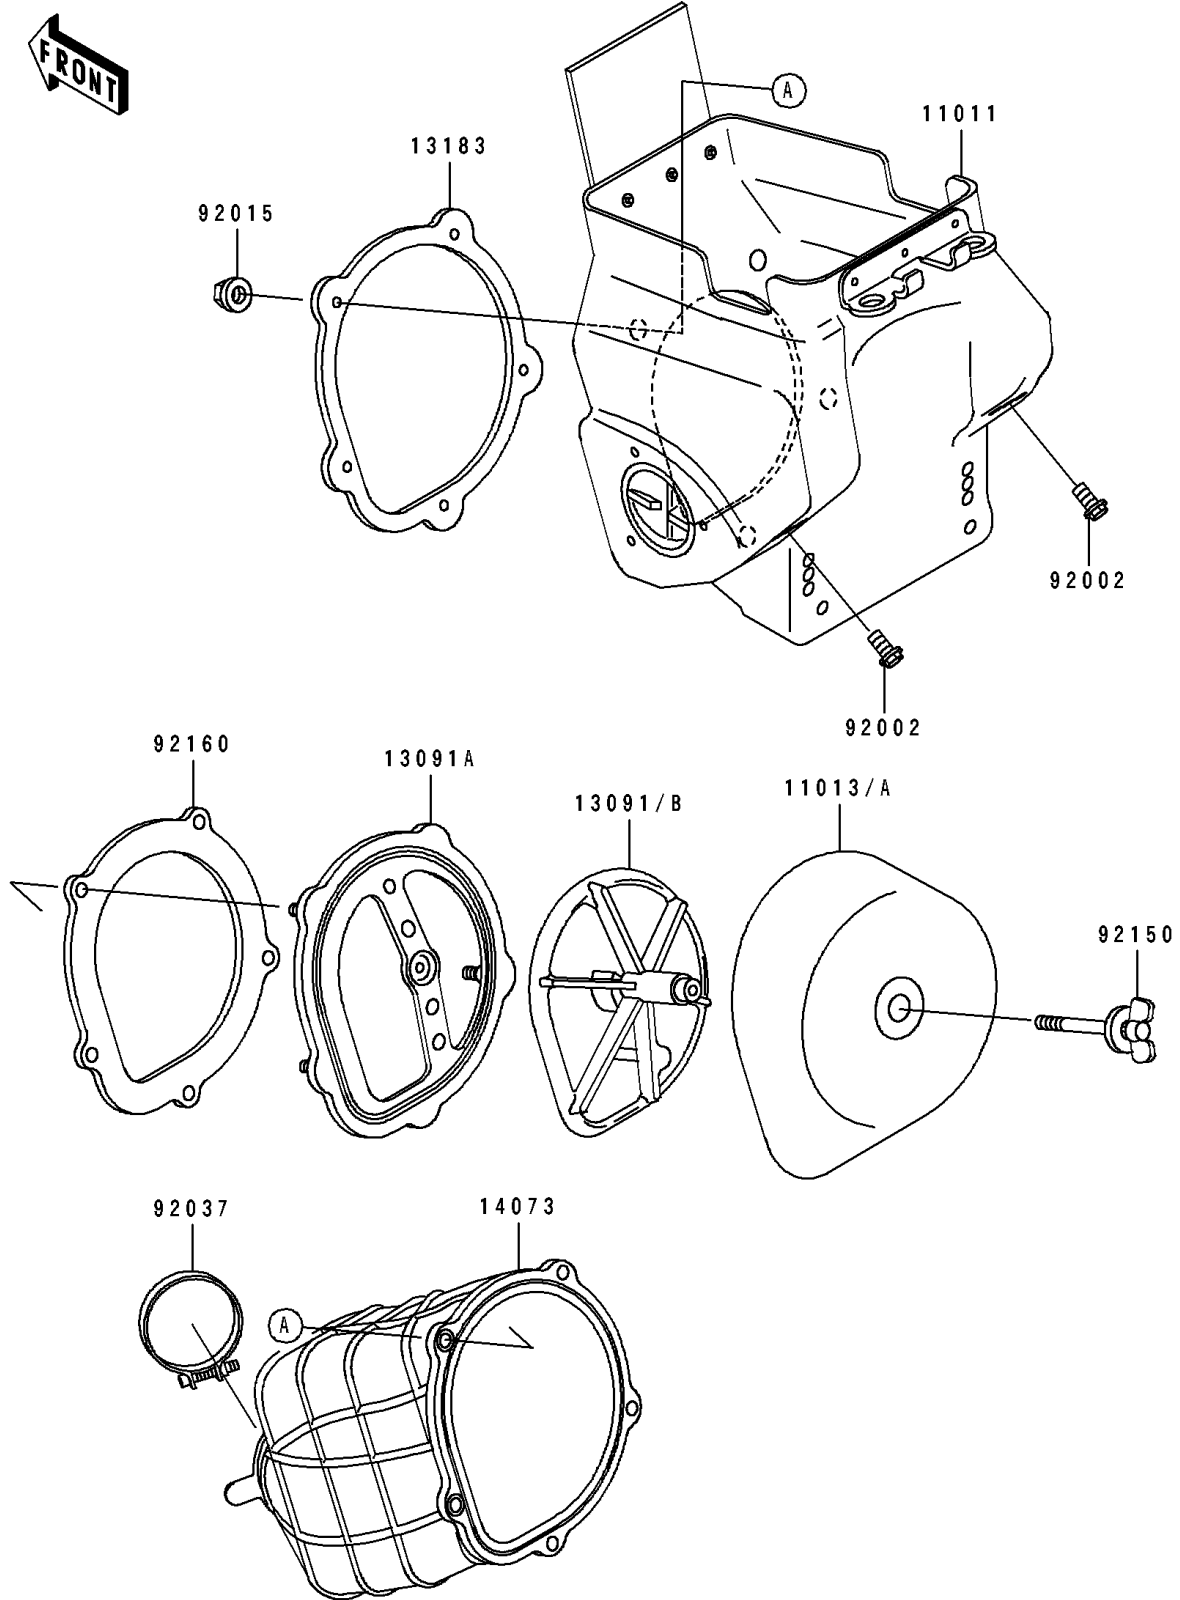

1990 KX250 PARTS DIAGRAM

Air Filter

E1130

1990 KX250 PARTS LIST

Air Filter

ITEM NAME	PART NUMBER	QUANTITY
CASE-AIR FILTER (Ref # 11011)	11011-1336	1
ELEMENT-AIR FILTER (Ref # 11013)	11013-1199	1
HOLDER,ELEMENT (Ref # 13091)	13091-1663	1
HOLDER (Ref # 13091A)	13091-1664	1
PLATE,DUCT FITTING (Ref # 13183)	13183-1530	1
DUCT,AIR FILTER (Ref # 14073)	14073-1428	1
BOLT,6X16 (Ref # 92002)	92002-1461	2
NUT,FLANGED,5MM (Ref # 92015)	92015-1259	5
CLAMP,AIR FILTER (Ref # 92037)	92037-1409	1
BOLT,WING (Ref # 92150)	92150-1377	1
DAMPER,DUCT SEAL (Ref # 92160)	92160-1196	1