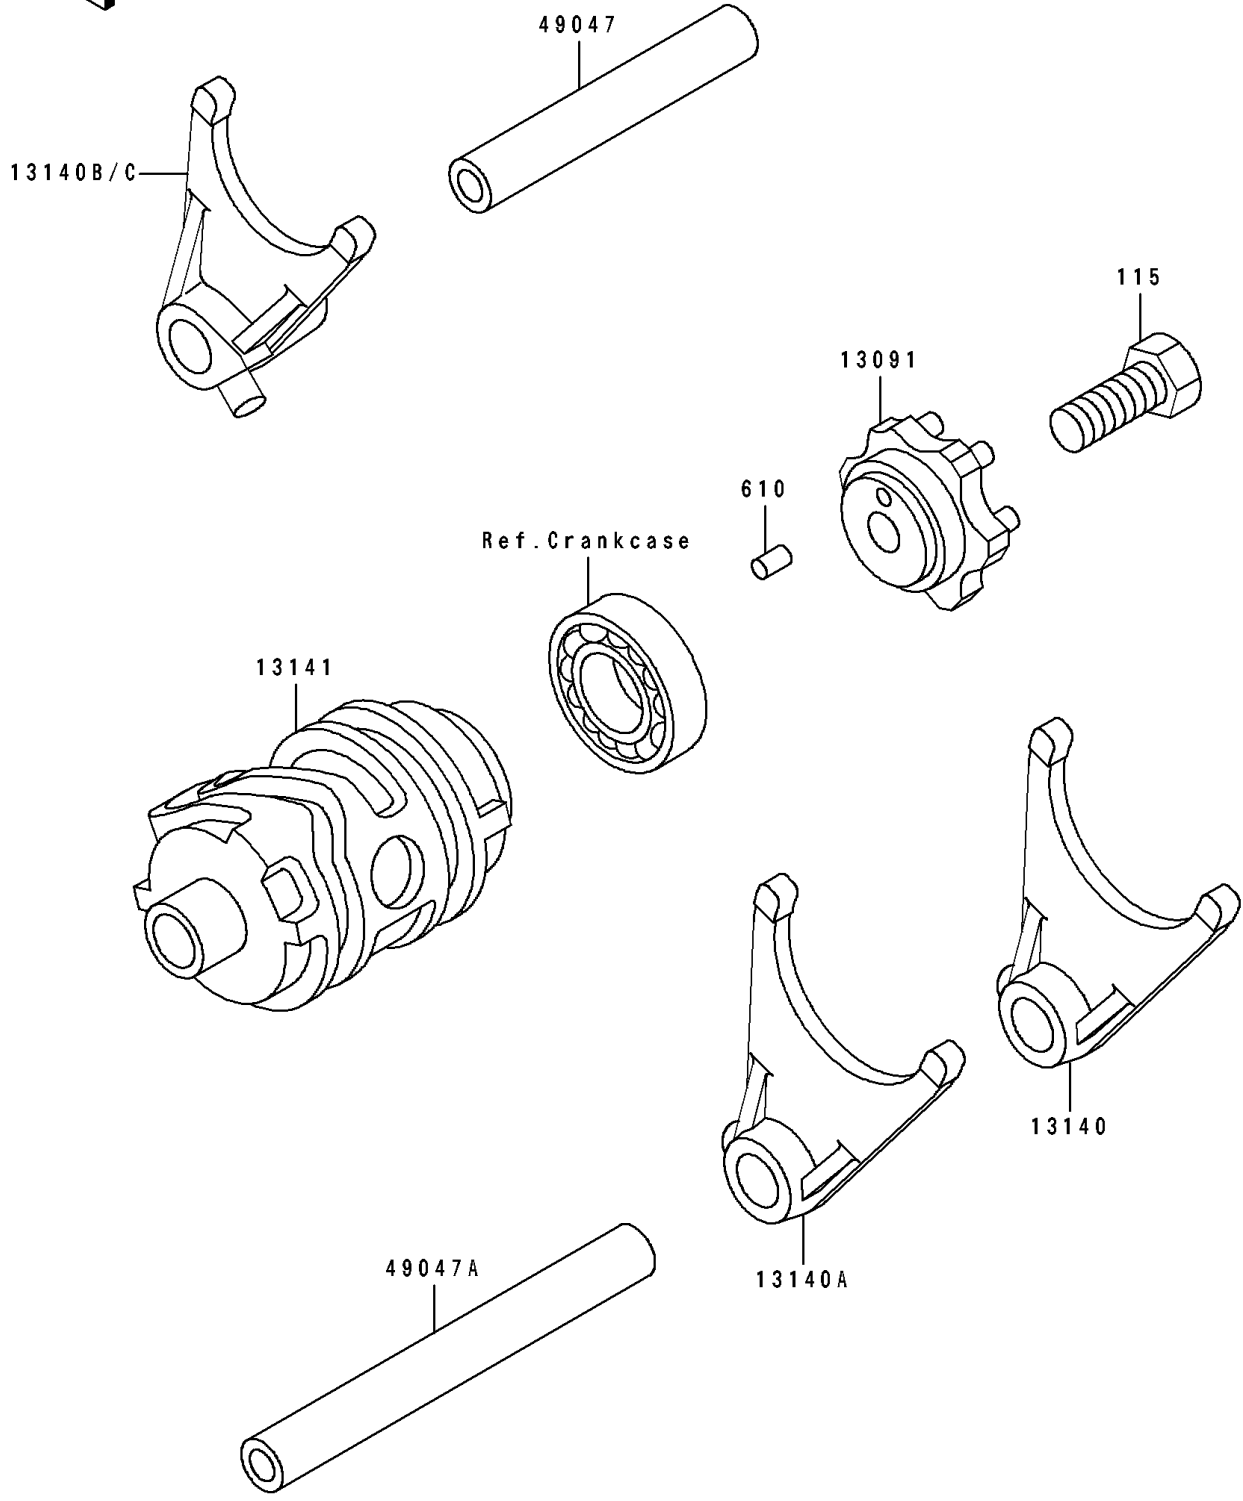

1990 KX250 PARTS DIAGRAM

Change Drum/Shift Fork

E1362

1990 KX250 PARTS LIST

Change Drum/Shift Fork

ITEM NAME	PART NUMBER	QUANTITY
HOLDER,CHANGE DRUM (Ref # 13091)	13091-1555	1
FORK-SHIFT,LOW (Ref # 13140)	13140-1185	1
FORK-SHIFT,2ND&3RD (Ref # 13140A)	13140-1186	1
FORK-SHIFT,4TH&TOP (Ref # 13140B)	13140-1187	1
DRUM-CHANGE (Ref # 13141)	13141-1162	1
ROD-SHIFT,5.9X10X64.5 (Ref # 49047)	49047-1063	1
ROD-SHIFT,5.9X10X90 (Ref # 49047A)	49047-1080	1
BOLT-SMALL-UPSET,8X18 (Ref # 115)	115G0818	1
ROLLER,4X8 (Ref # 610)	610A0408	1