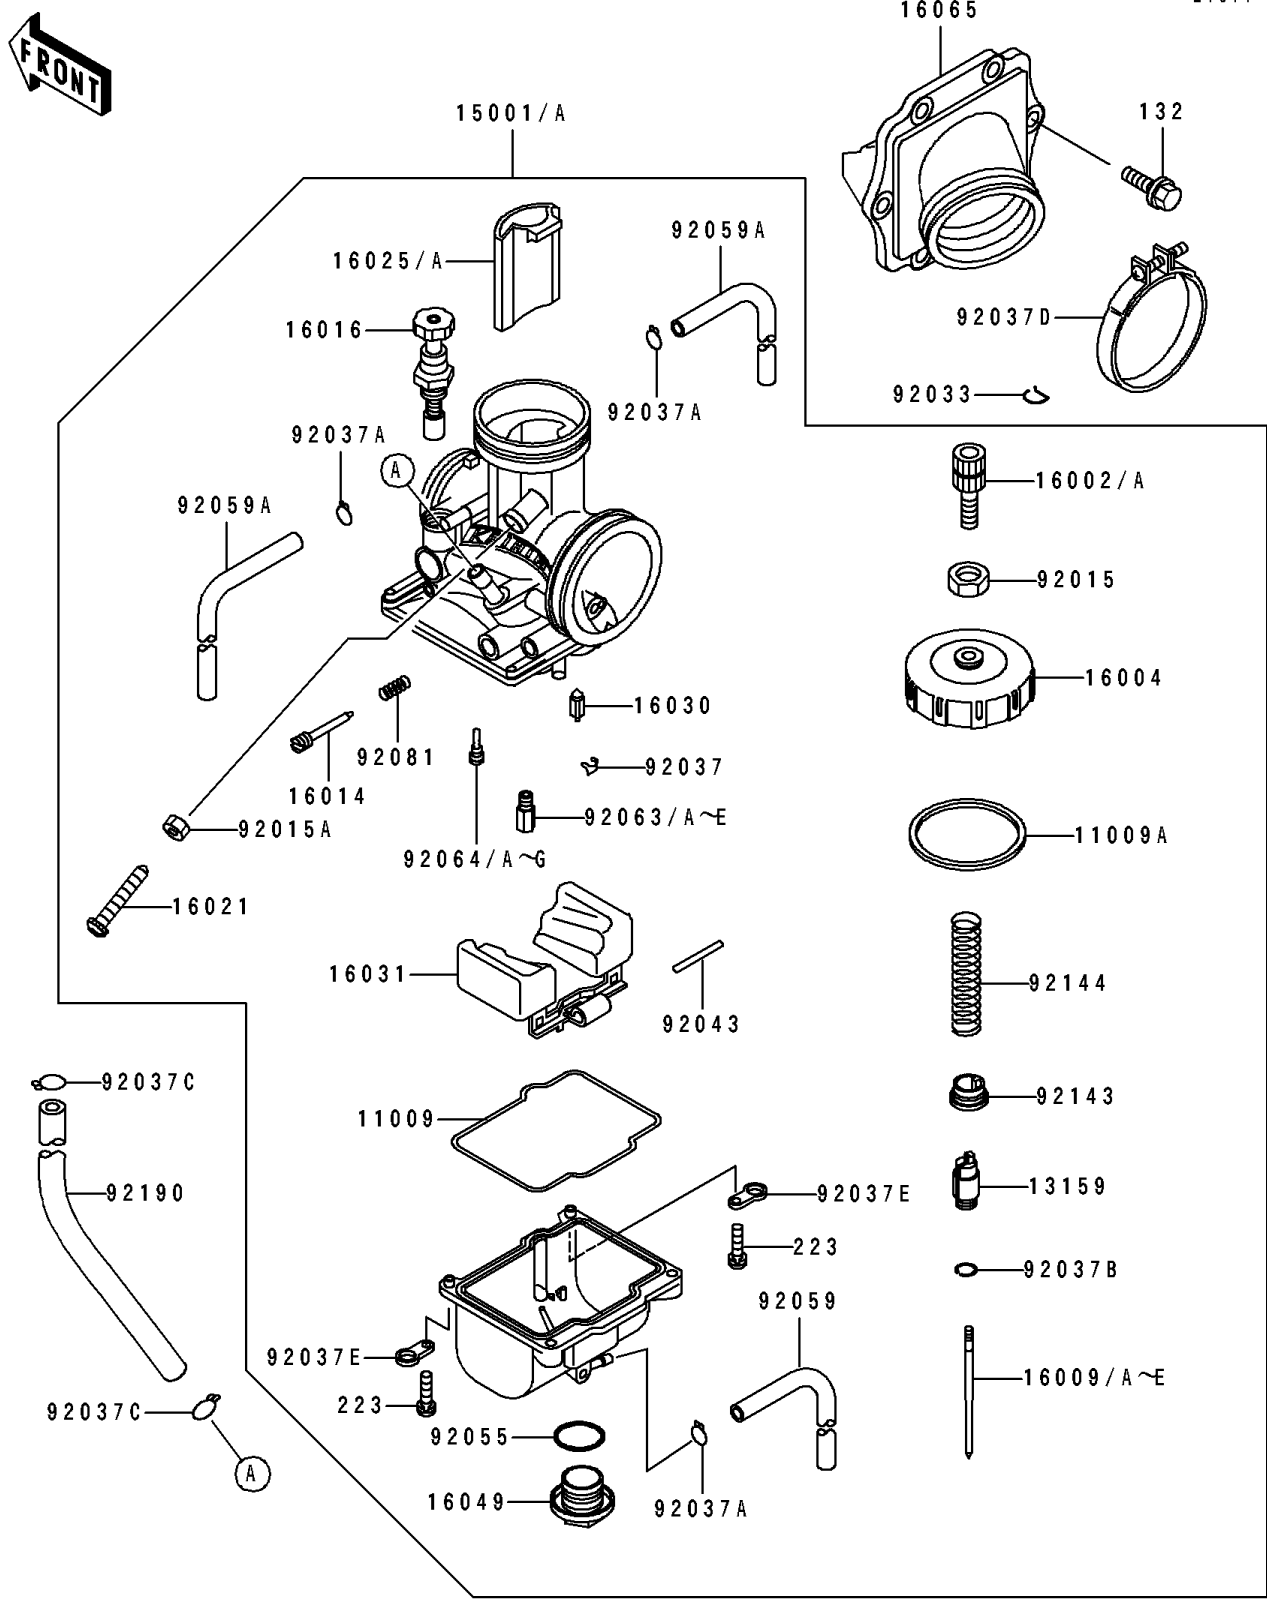

# 1990 KX250 PARTS DIAGRAM

Carburetor

# 1990 KX250 PARTS LIST

## Carburetor

ITEM NAME	PART NUMBER	QUANTITY
GASKET,FLOAT CHAMBER (Ref # 11009)	11009-1716	1
GASKET,CHAMBER CAP (Ref # 11009A)	11009-1717	1
CONNECTOR,THROTTLE CABLE (Ref # 13159)	13159-1063	1
CARBURETOR-ASSY (Ref # 15001)	15001-1561	1
ADJUSTER-CABLE (Ref # 16002)	16002-1056	1
CAP-CHAMBER,MIXING (Ref # 16004)	16004-1061	1
NEEDLE-JET,N85A (Ref # 16009)	16009-1588	1
NEEDLE-JET,N85B (Ref # 16009A)	16009-1589	1
NEEDLE-JET,N85C (Ref # 16009B)	16009-1590	1
NEEDLE-JET,N85D (Ref # 16009C)	16009-1591	1
NEEDLE-JET,N85E (Ref # 16009D)	16009-1592	1
NEEDLE-JET,N87C (Ref # 16009E)	16009-1598	1
SCREW-PILOT AIR (Ref # 16014)	16014-1058	1
PLUNGER,STARTER (Ref # 16016)	16016-1075	1
SCREW-THROTTLE STOP (Ref # 16021)	16021-1124	1
VALVE-THROTTLE,CA7 (Ref # 16025)	16025-1163	1
VALVE-FLOAT (Ref # 16030)	16030-1057	1
FLOAT (Ref # 16031)	16031-1067	1
COVER-MAIN JET (Ref # 16049)	16049-1051	1
HOLDER-CARBURETOR (Ref # 16065)	16065-1168	1
NUT,CABLE ADJUST LOCK (Ref # 92015)	92015-1574	1
NUT,THROTTLE STOP SCREW (Ref # 92015A)	92015-1707	1
RING-SNAP (Ref # 92033)	92036-018	1
CLAMP,FLOAT VALVE (Ref # 92037)	16044-007	1
CLAMP,TUBE (Ref # 92037A)	92037-1396	3
CLAMP,JET NEEDLE (Ref # 92037B)	92037-1401	1
CLAMP,TUBE (Ref # 92037C)	92037-147	2
CLAMP,55MM (Ref # 92037D)	92037-1486	1
CLAMP,HOSE (Ref # 92037E)	92037-1969	2