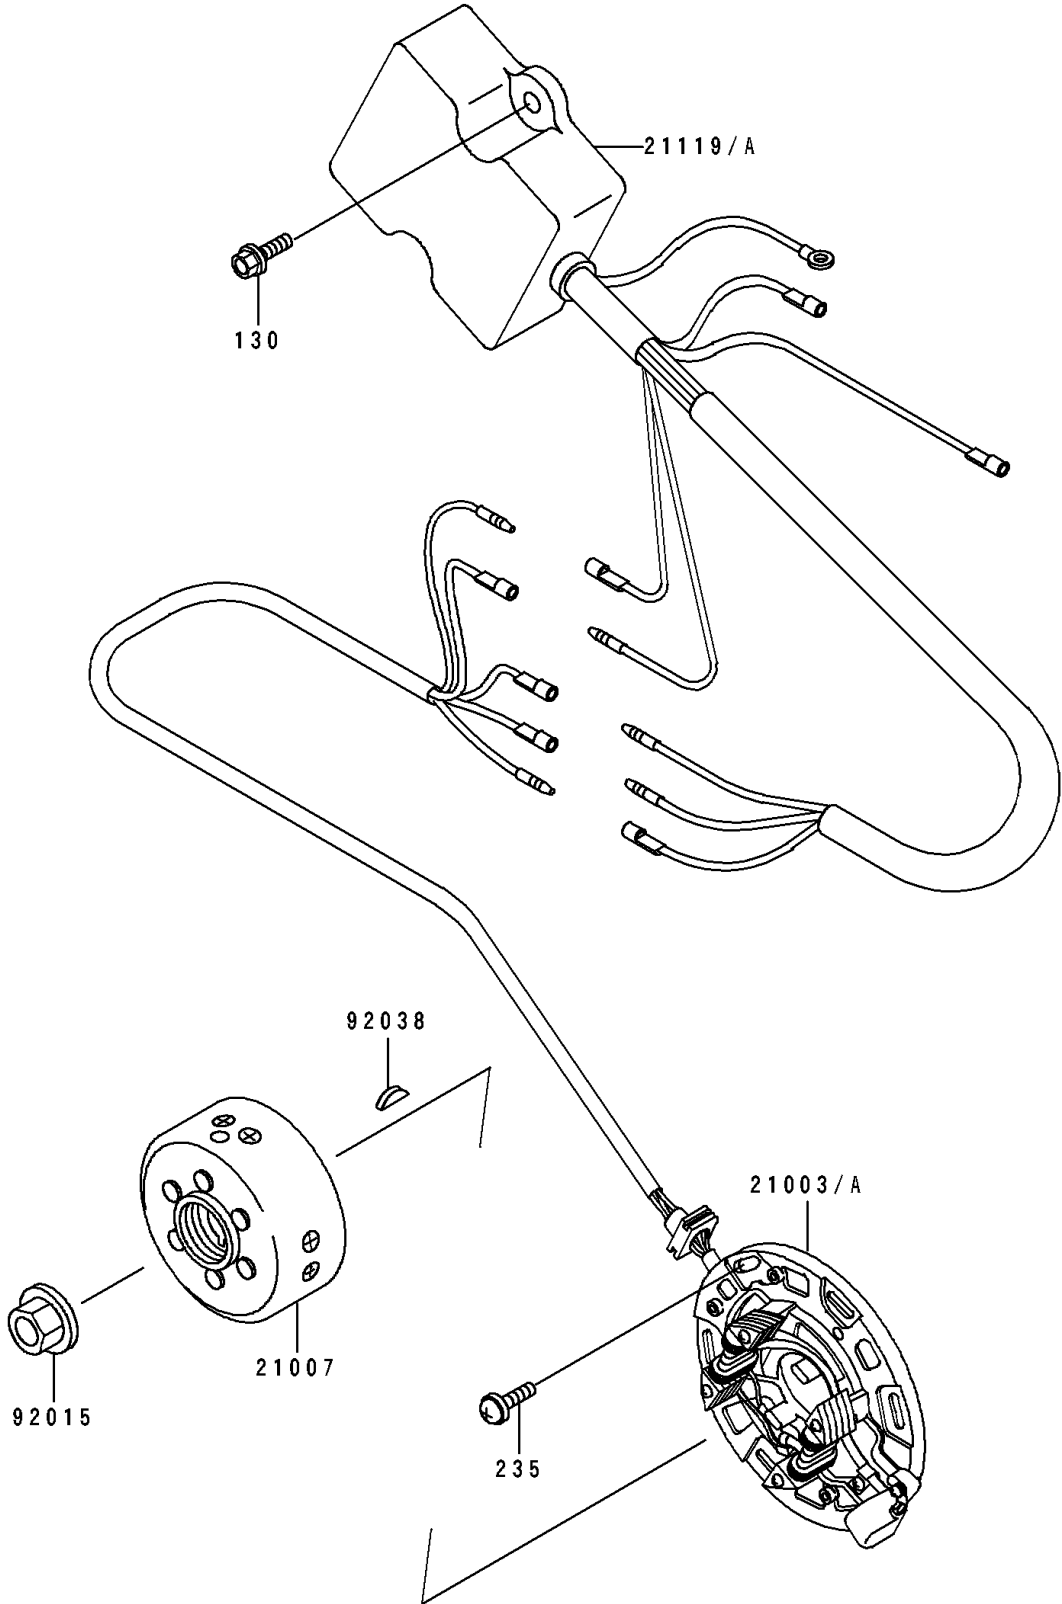

1990 KX250 PARTS DIAGRAM

Generator

E1810

1990 KX250 PARTS LIST

Generator

ITEM NAME	PART NUMBER	QUANTITY
STATOR (Ref # 21003)	21003-1205	1
ROTOR (Ref # 21007)	21007-1199	1
IGNITER (Ref # 21119)	21119-1282	1
NUT,FLANGED,12MM (Ref # 92015)	92015-1156	1
KEY,WOODRUFF (Ref # 92038)	92038-001	1
BOLT-FLANGED,6X16 (Ref # 130)	130G0616	2
SCREW-PAN-WP-CROS (Ref # 235)	235B0616	3