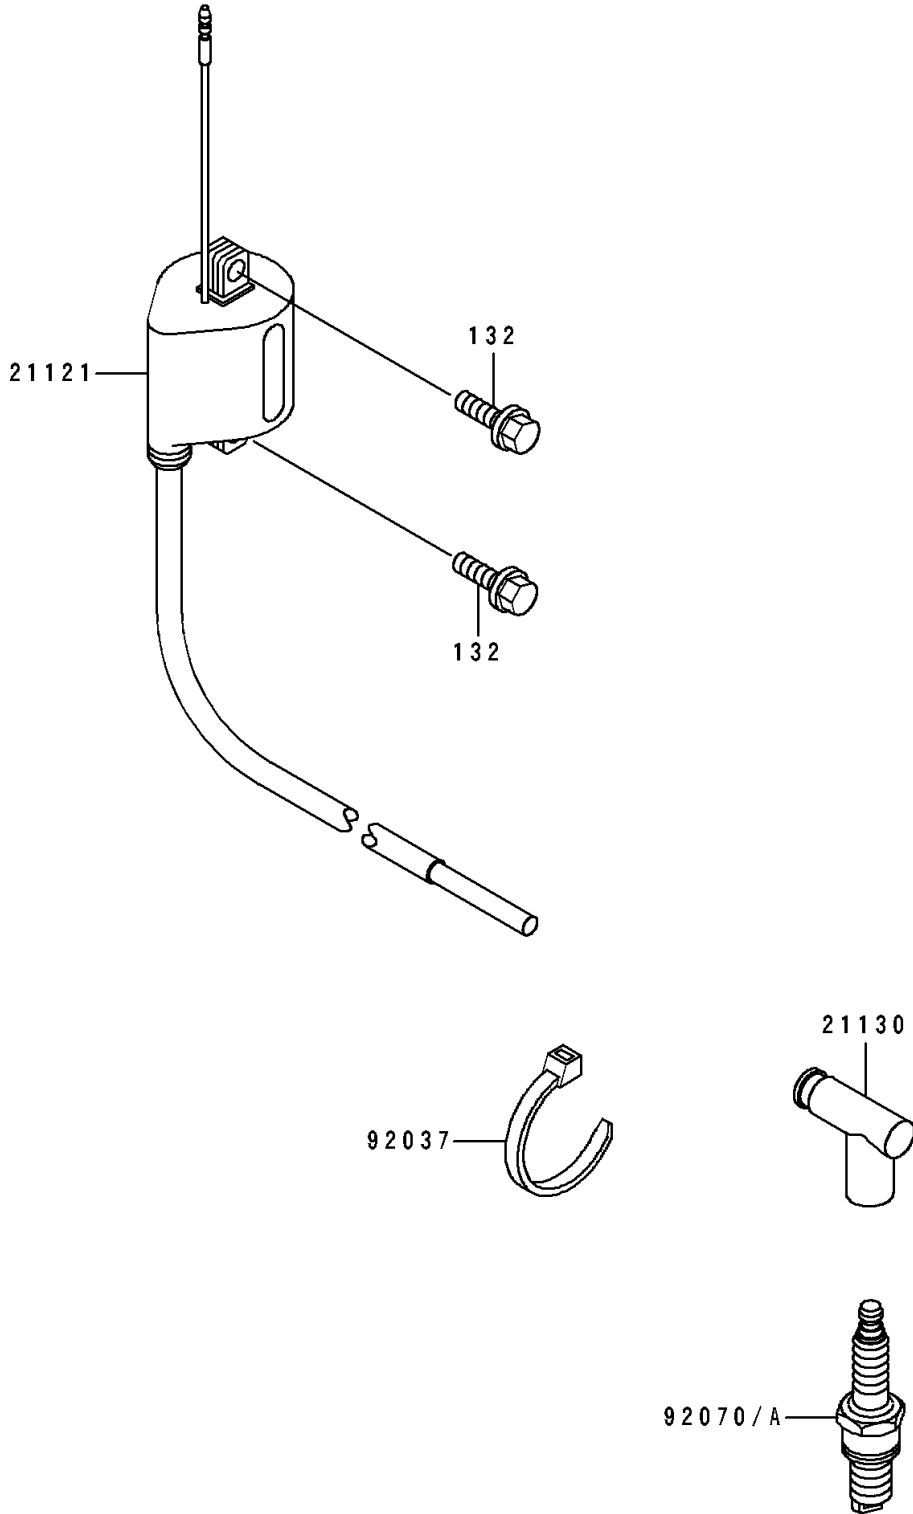

1990 KX250 PARTS DIAGRAM

Ignition Coil

E1830

1990 KX250 PARTS LIST

Ignition Coil

ITEM NAME	PART NUMBER	QUANTITY
COIL-IGNITION (Ref # 21121)	21121-1181	1
CAP-SPARK PLUG (Ref # 21130)	21130-1062	1
CLAMP (Ref # 92037)	92037-1173	1
PLUG-SPARK,B9EG(NGK) (Ref # 92070)	92070-1058	1
PLUG-SPARK,BR9EG(NGK) (Ref # 92070A)	92070-1063	1
BOLT-FLANGED-SMALL (Ref # 132)	132G0618	2