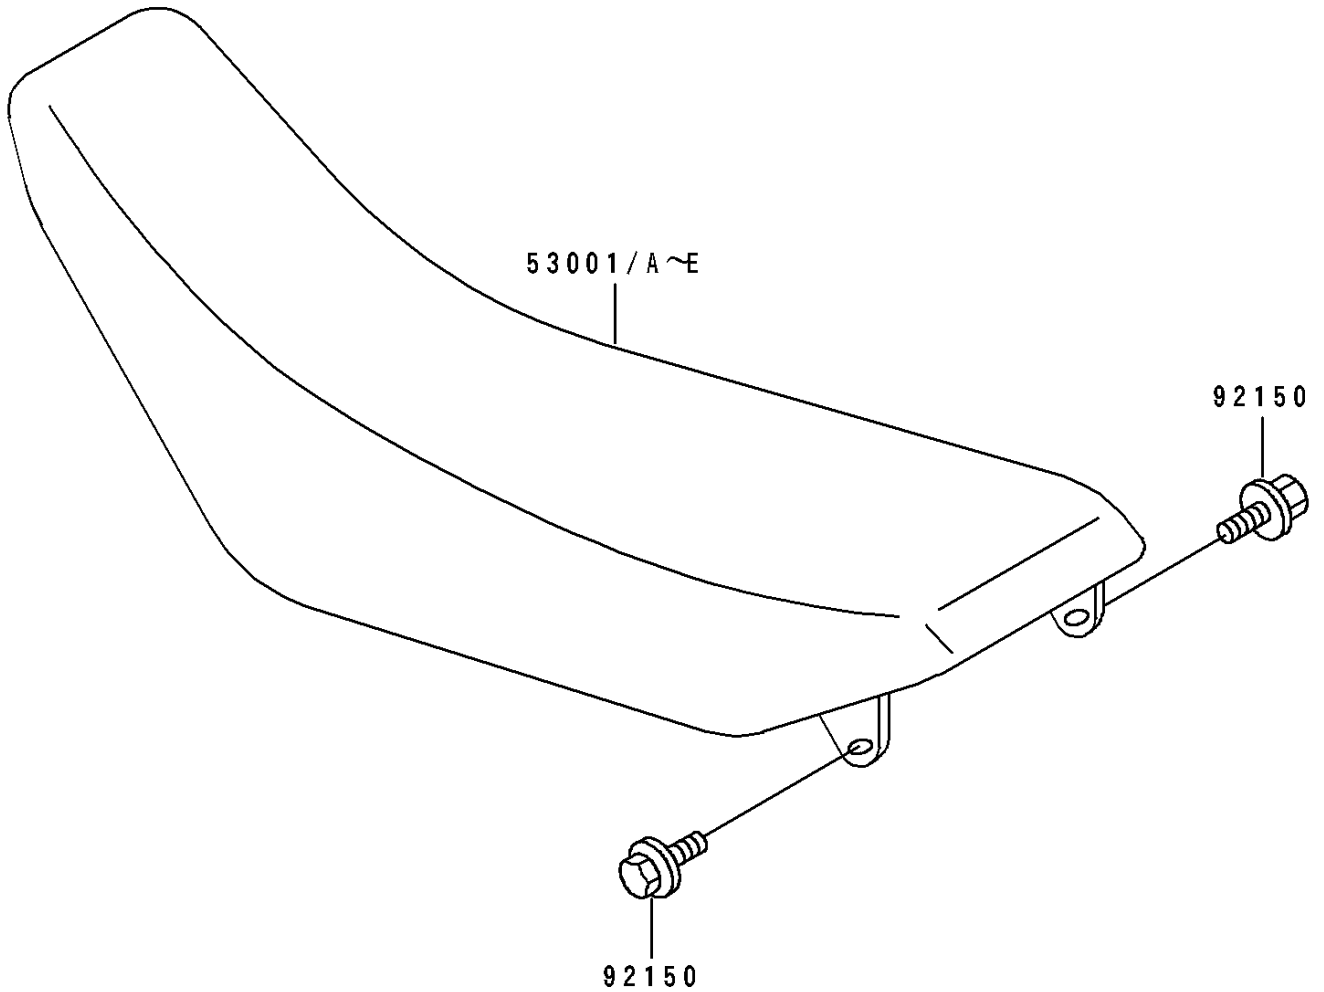

1990 KX250 PARTS DIAGRAM

Seat

F 2 5 1 0

1990 KX250 PARTS LIST

Seat

ITEM NAME	PART NUMBER	QUANTITY
SEAT-ASSY,LOW HEIGHT,BLUE (Ref # 53001)	53001-1592-MZ	1
SEAT-ASSY,LOW HEIGHT,BLUE (Ref # 53001A)	53001-1592-MZ	1
SEAT-ASSY,HIGH HEIGHT,BLUE (Ref # 53001B)	53001-1594-MZ	1
SEAT-ASSY,HIGH HEIGHT,BLUE (Ref # 53001C)	53001-1594-NZ	1
BOLT,6X20 (Ref # 92150)	92150-1339	2