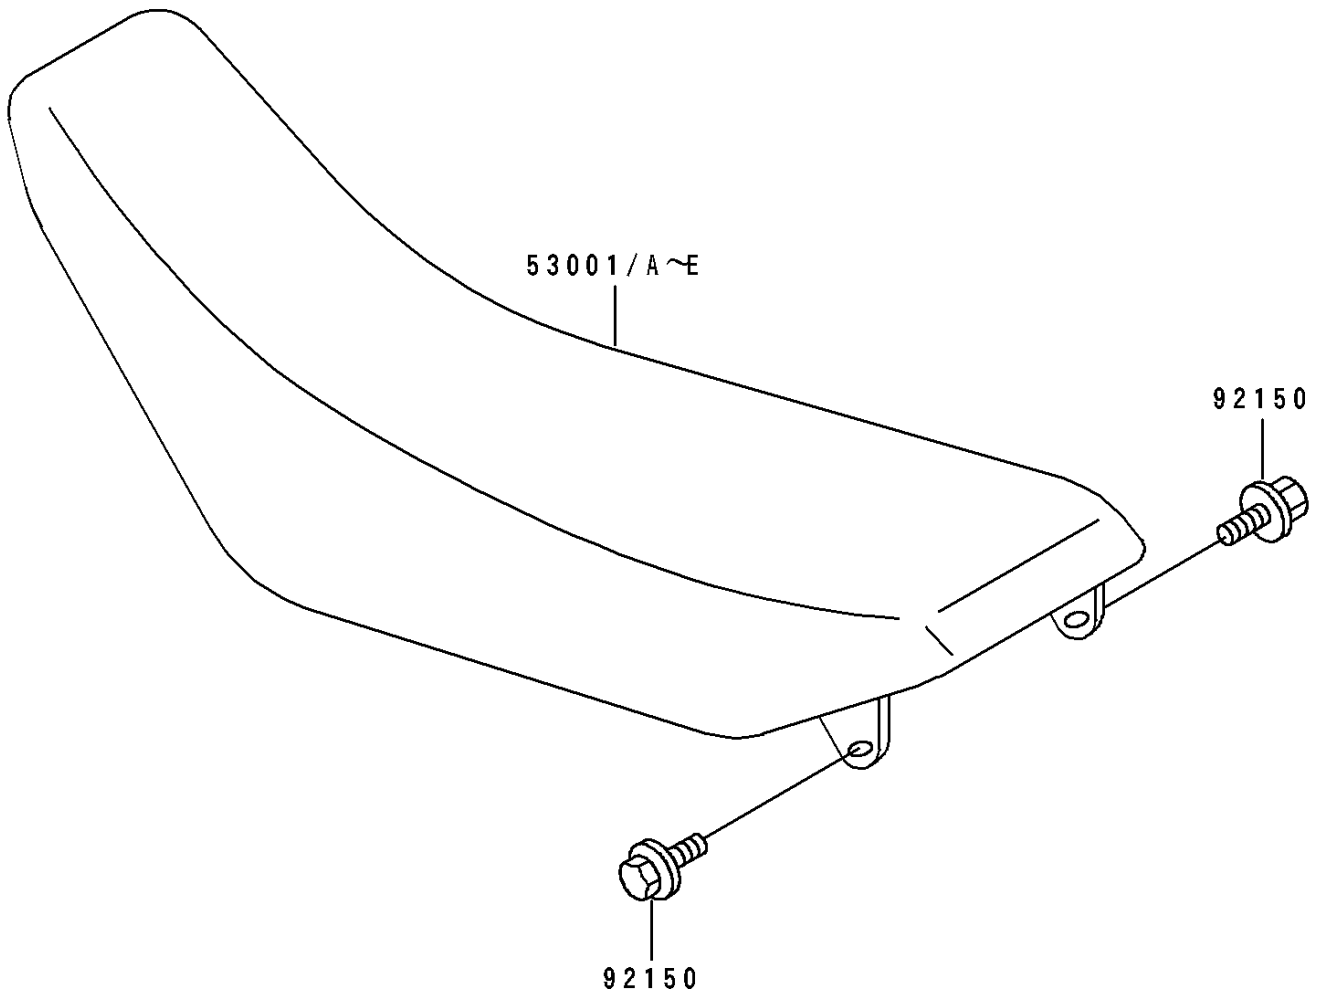

1990 KX250 PARTS DIAGRAM

Seat

F 2 5 1 0

1990 KX250 PARTS LIST

Seat

ITEM NAME	PART NUMBER	QUANTITY
SEAT-ASSY,LOW HEIGHT,BLUE (Ref # 53001)	53001-1592-MZ	1
SEAT-ASSY,LOW HEIGHT,BLUE (Ref # 53001A)	53001-1592-MZ	1
SEAT-ASSY,HIGH HEIGHT,BLUE (Ref # 53001B)	53001-1594-MZ	1
SEAT-ASSY,HIGH HEIGHT,BLUE (Ref # 53001C)	53001-1594-NZ	1
BOLT,6X20 (Ref # 92150)	92150-1339	2