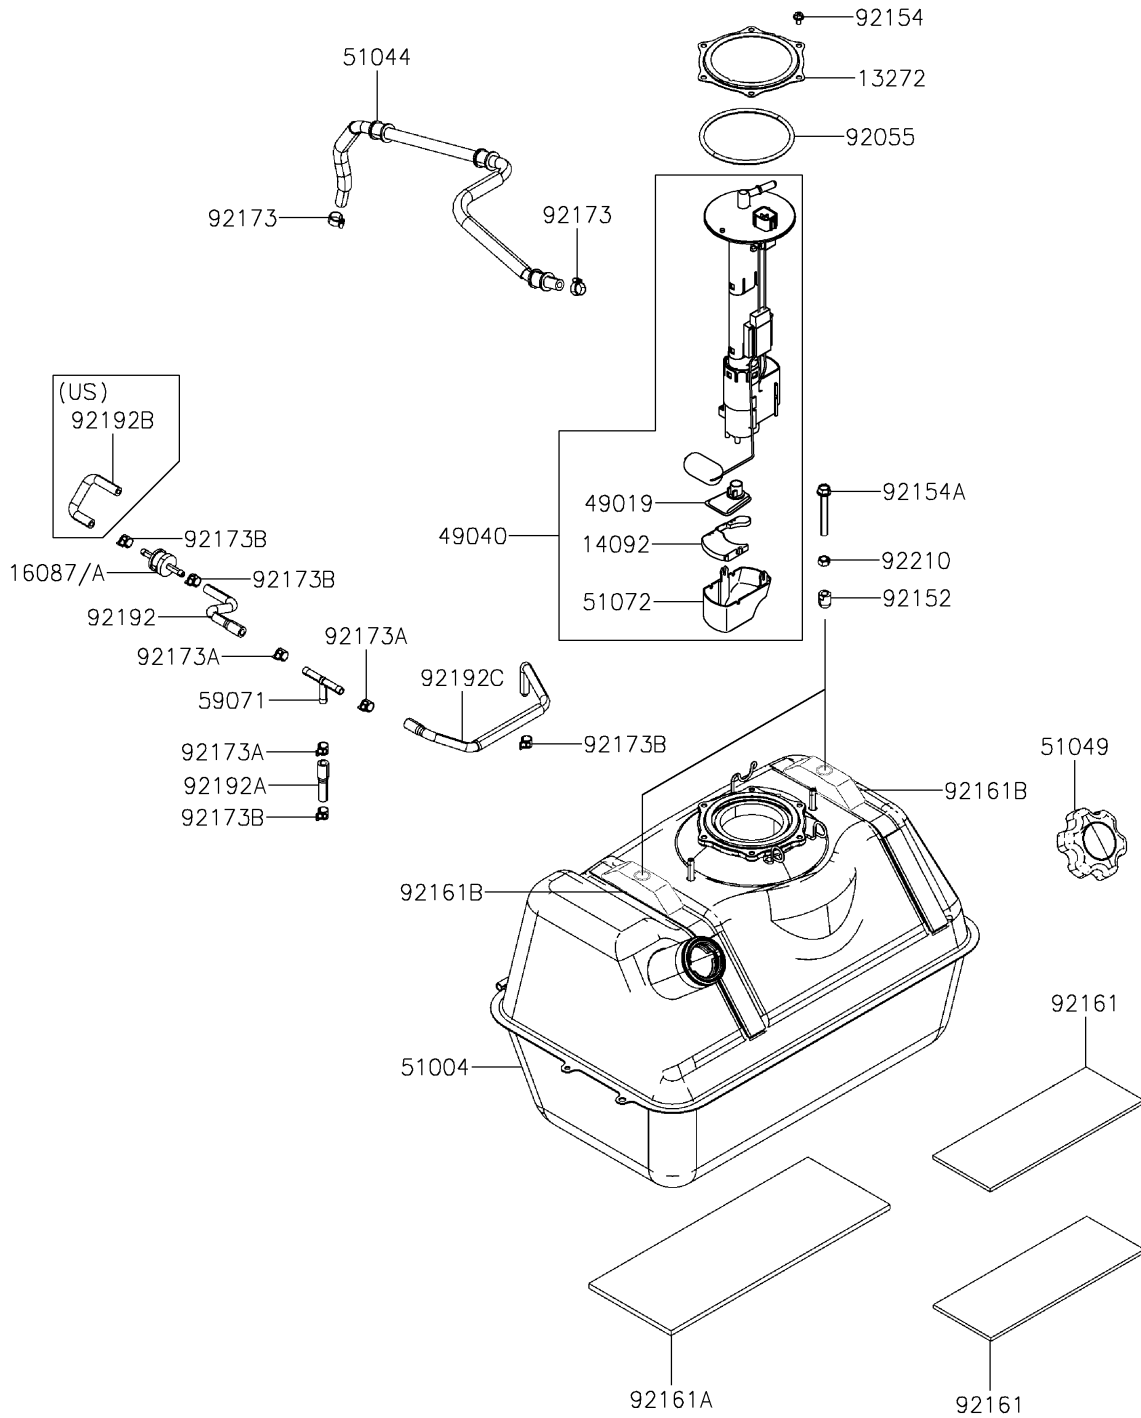

2021 MULE PRO-MX™ PARTS DIAGRAM

Fuel Tank

F2410

2021 MULE PRO-MX™ PARTS LIST

Fuel Tank

ITEM NAME	PART NUMBER	QUANTITY
PLATE,FUEL PUMP (Ref # 13272)	13272-Y030	1
COVER (Ref # 14092)	14092-1044	1
VALVE-CHECK (Ref # 16087)	16087-0008	1
VALVE-CHECK (Ref # 16087A)	16087-0009	1
FILTER-FUEL (Ref # 49019)	49019-0013	1
PUMP-FUEL (Ref # 49040)	49040-0716	1
TANK-FUEL (Ref # 51004)	51004-Y001	1
TUBE-ASSY,FUEL TANK (Ref # 51044)	51044-0896	1
CAP-TANK (Ref # 51049)	51049-Y005	1
CHAMBER-FUEL (Ref # 51072)	51072-0003	1
JOINT,3 WAY (Ref # 59071)	59071-Y008	1
RING-O,FUEL PUMP (Ref # 92055)	92055-Y057	1
COLLAR (Ref # 92152)	92152-Y057	2
BOLT,5X10 (Ref # 92154)	92154-Y119	6
BOLT,FLANGE,8X60 (Ref # 92154A)	92154-Y207	2
DAMPER,FUEL TANK (Ref # 92161)	92161-Y040	2
DAMPER,FUEL TANK (Ref # 92161A)	92161-Y041	1
DAMPER (Ref # 92161B)	92161-Y042	2
CLAMP,12.5MM (Ref # 92173)	92173-Y043	2
CLAMP (Ref # 92173A)	92173-Y051	3
CLAMP (Ref # 92173B)	92173-Y081	4
TUBE (Ref # 92192)	92192-Y060	1
TUBE (Ref # 92192A)	92192-Y061	1
TUBE (Ref # 92192B)	92192-Y062	1
TUBE (Ref # 92192C)	92192-Y073	1
NUT,HEX,8MM (Ref # 92210)	92210-Y079	2