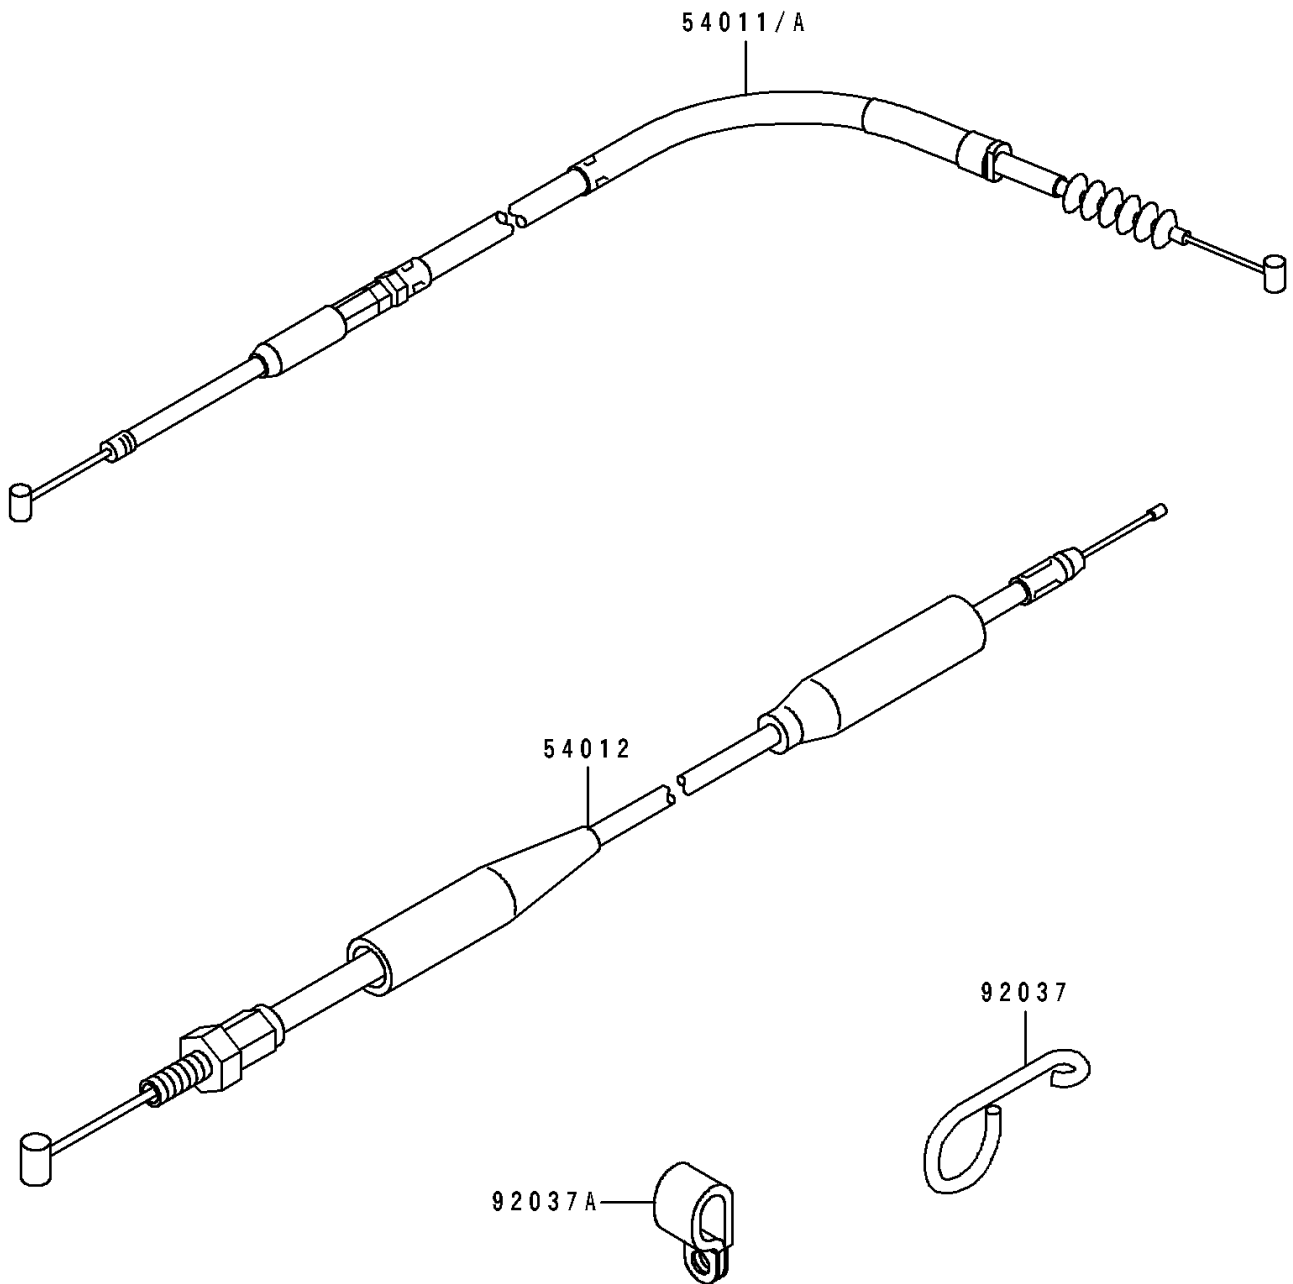

1990 KX250 PARTS DIAGRAM

Cable

F 2 5 4 0

1990 KX250 PARTS LIST

Cable

ITEM NAME	PART NUMBER	QUANTITY
CABLE-CLUTCH (Ref # 54011)	54011-1304	1
CABLE-THROTTLE (Ref # 54012)	54012-1341	1
CLAMP,CABLE (Ref # 92037)	92037-1064	1
CLAMP (Ref # 92037A)	92037-1608	1