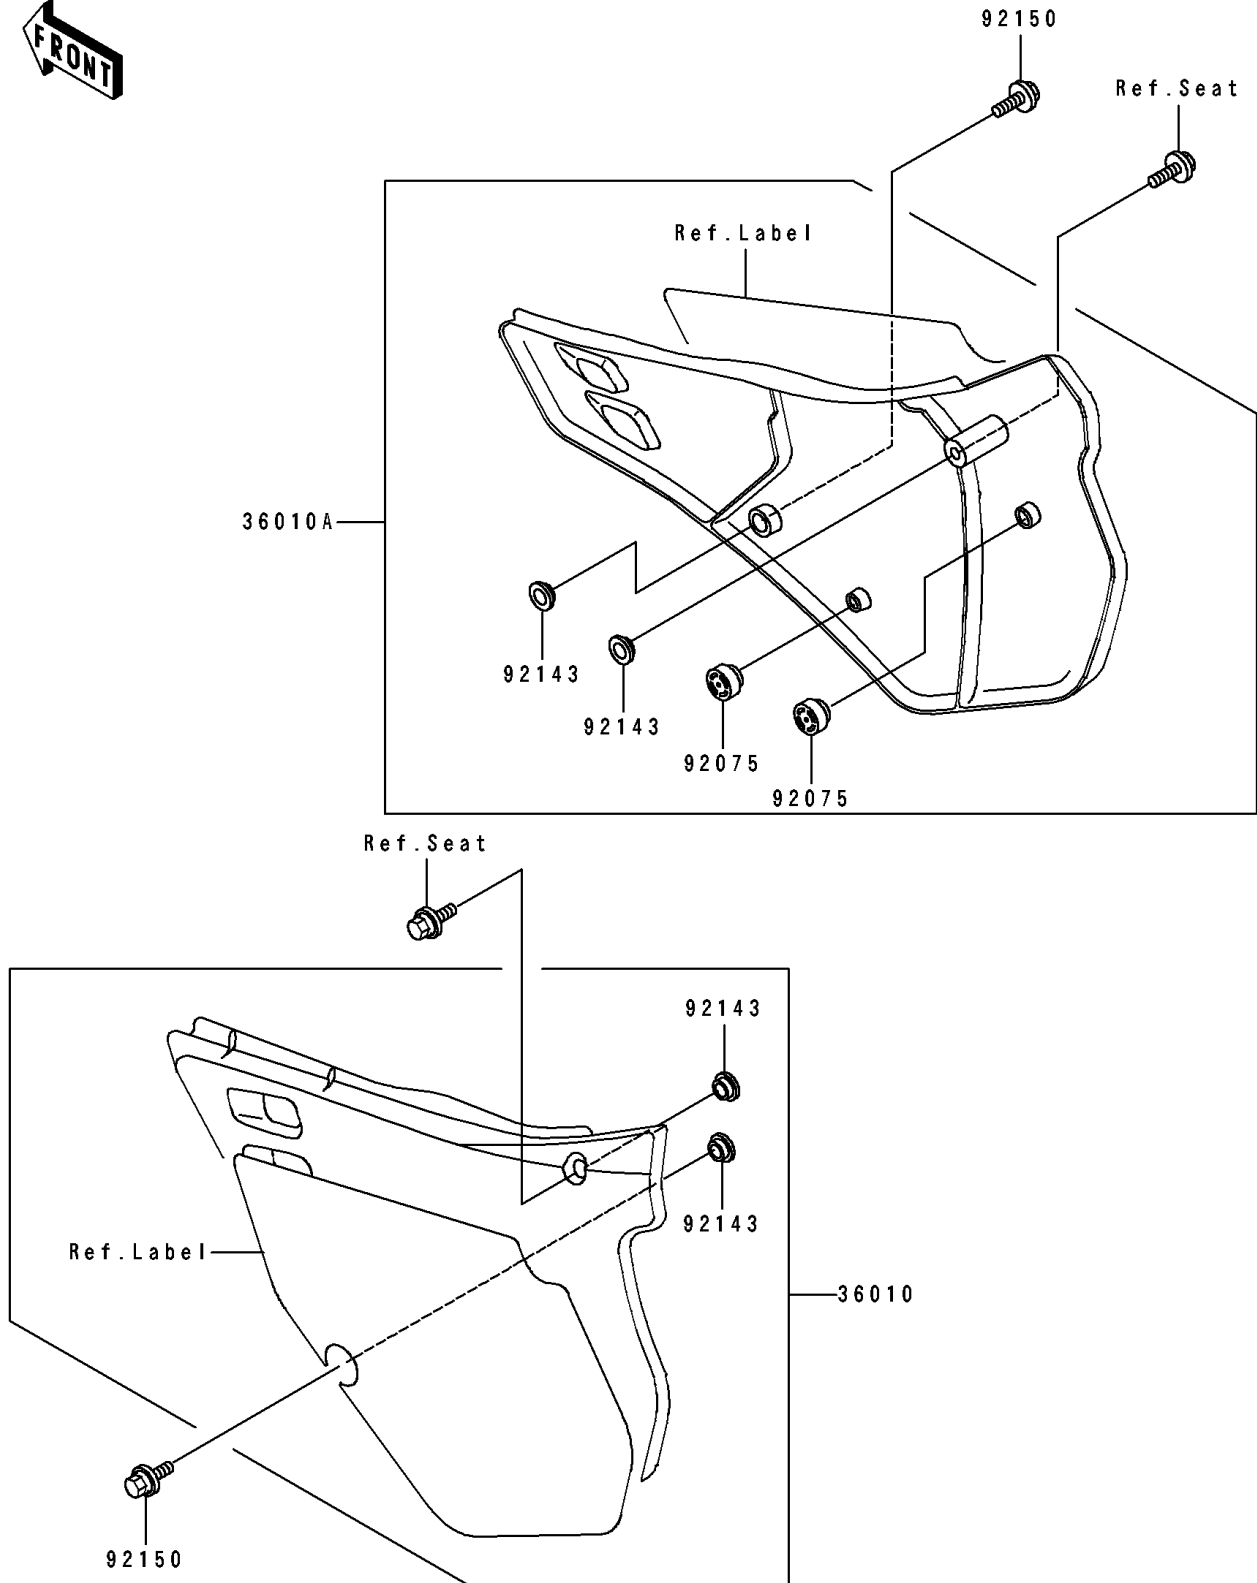

1990 KX250 PARTS DIAGRAM

Side Cover

F2611

1990 KX250 PARTS LIST

Side Cover

ITEM NAME	PART NUMBER	QUANTITY
COVER-SIDE,LH,L.GREEN (Ref # 36010)	36010-5289-6W	1
COVER-SIDE,RH,L.GREEN (Ref # 36010A)	36010-5290-6W	1
DAMPER (Ref # 92075)	92075-1598	2
COLLAR (Ref # 92143)	92143-1196	4
BOLT,6X20 (Ref # 92150)	92150-1339	2