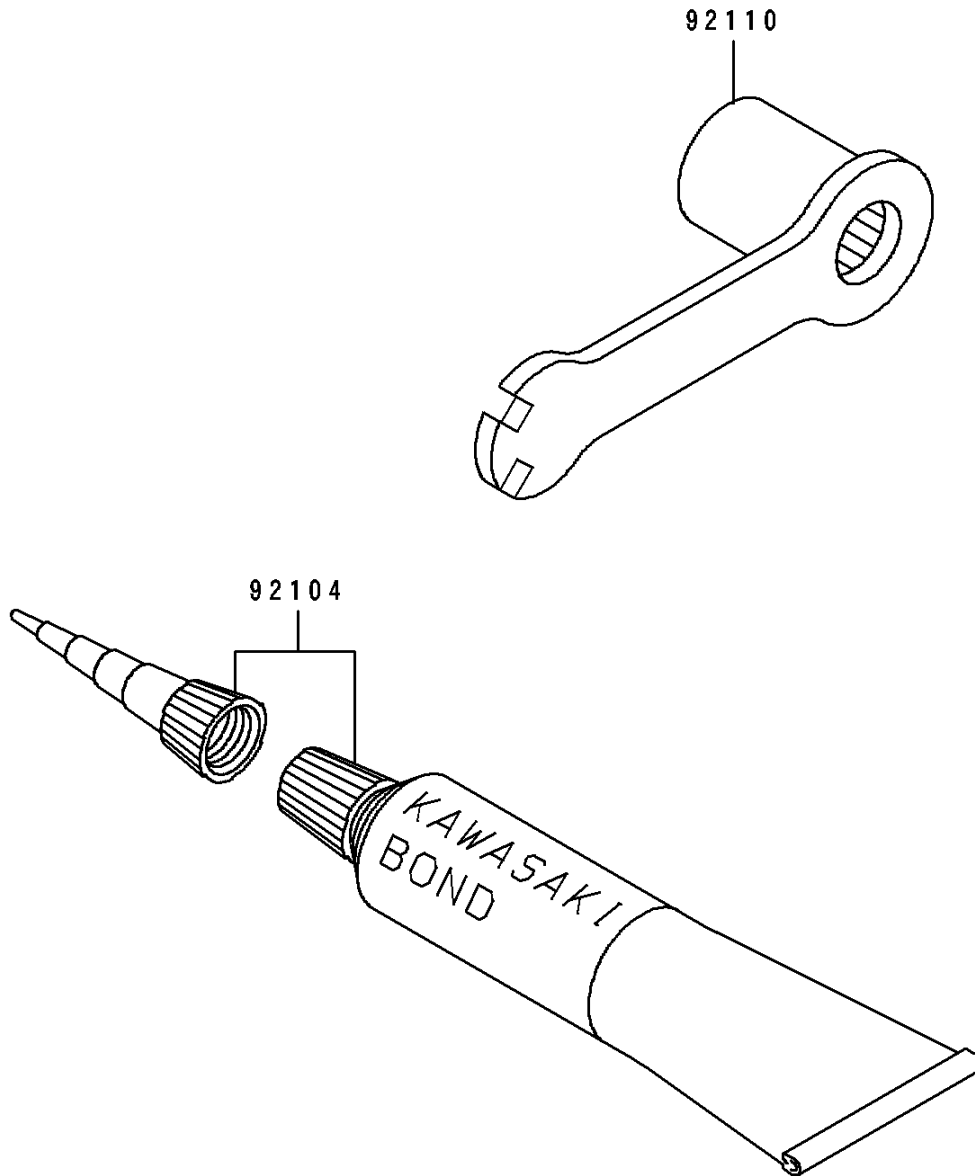

# 1990 KX250 PARTS DIAGRAM

Tool

F2810

# 1990 KX250 PARTS LIST

## Tool

ITEM NAME	PART NUMBER	QUANTITY
GASKET-LIQUID,TUBE,100G,SILVER (Ref # 92104)	92104-002	1
TOOL-WRENCH,BOX,21MM&SPOKE (Ref # 92110)	92110-1141	1