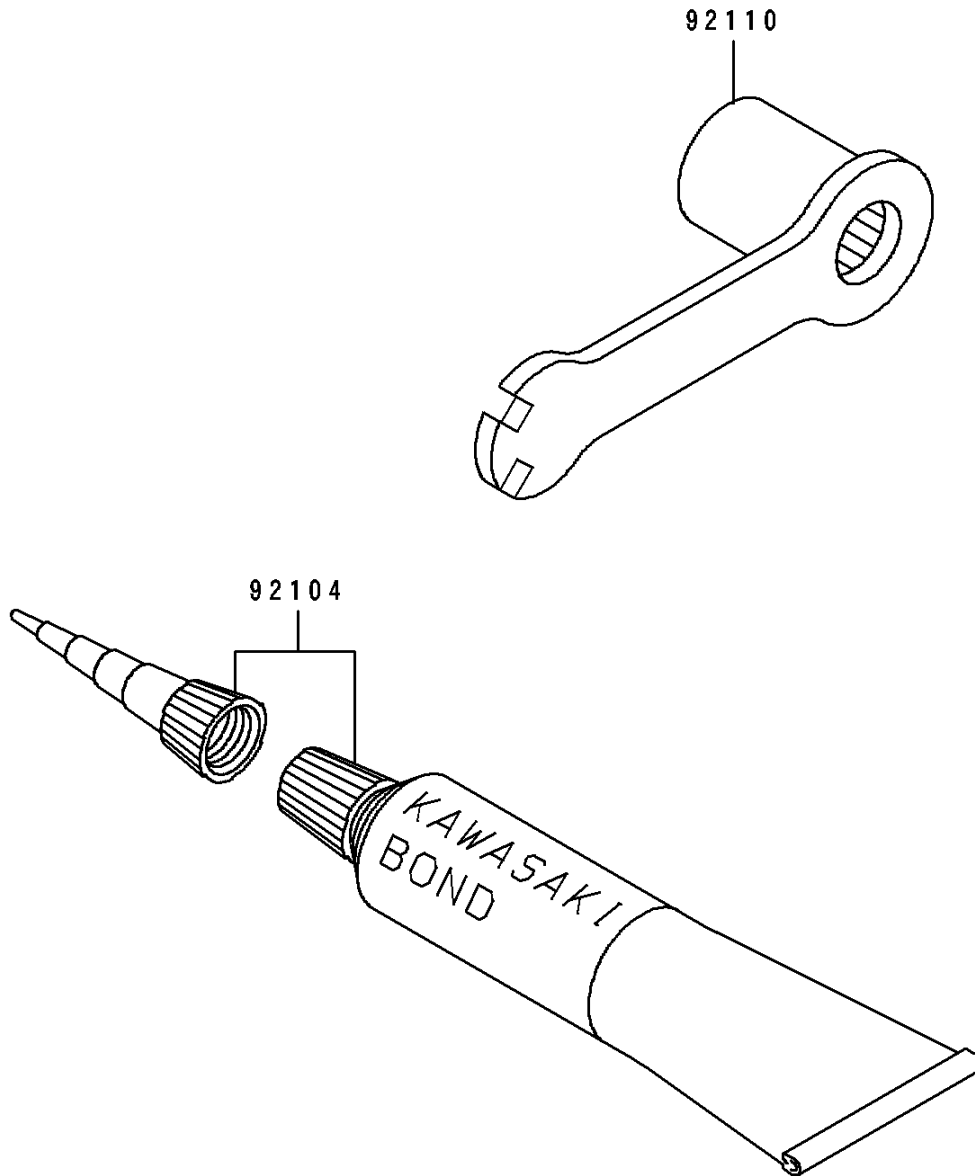

# 1990 KX250 PARTS DIAGRAM

Tool

F2810

## 1990 KX250 PARTS LIST

### Tool

ITEM NAME	PART NUMBER	QUANTITY
GASKET-LIQUID,TUBE,100G,SILVER (Ref # 92104)	92104-002	1
TOOL-WRENCH,BOX,21MM&SPOKE (Ref # 92110)	92110-1141	1