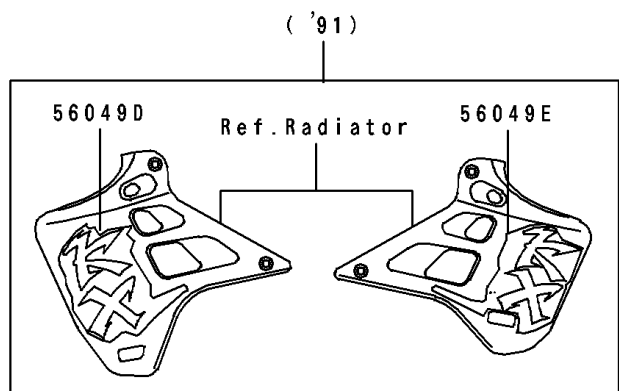

1990 KX250 PARTS DIAGRAM

Label

F 2860

1990 KX250 PARTS LIST

Label

ITEM NAME	PART NUMBER	QUANTITY
LABEL-WARNING,NOISE (Ref # 56040)	56040-1101	1
LABEL-WARNING,GASOLINE/OIL (Ref # 56040A)	56040-1129	1
LABEL-WARNING,GASOLINE/OIL (Ref # 56040B)	56040-1306	1
LABEL-WARNING,WARRANTY (Ref # 56040C)	56040-1307	1
PATTERN,NUMBER PLATE (Ref # 56048)	56048-1506	1
PATTERN,SIDE COVER,LH (Ref # 56049)	56049-1314	1
PATTERN,SIDE COVER,RH (Ref # 56049A)	56049-1315	1
PATTERN,SHROUD,LH (Ref # 56049B)	56049-1318	1
PATTERN,SHROUD,RH (Ref # 56049C)	56049-1319	1
MARK,SWING ARM,UNI-TRAK (Ref # 56050)	56050-1427	2