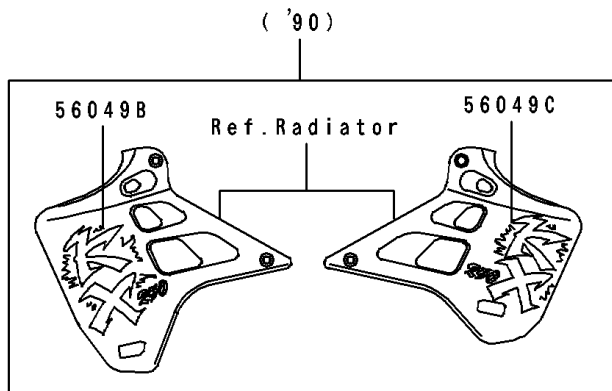

1990 KX250 PARTS DIAGRAM

Label

F 2860

1990 KX250 PARTS LIST

Label

ITEM NAME	PART NUMBER	QUANTITY
LABEL-WARNING,NOISE (Ref # 56040)	56040-1101	1
LABEL-WARNING,GASOLINE/OIL (Ref # 56040A)	56040-1129	1
LABEL-WARNING,GASOLINE/OIL (Ref # 56040B)	56040-1306	1
LABEL-WARNING,WARRANTY (Ref # 56040C)	56040-1307	1
PATTERN,NUMBER PLATE (Ref # 56048)	56048-1506	1
PATTERN,SIDE COVER,LH (Ref # 56049)	56049-1314	1
PATTERN,SIDE COVER,RH (Ref # 56049A)	56049-1315	1
PATTERN,SHROUD,LH (Ref # 56049B)	56049-1318	1
PATTERN,SHROUD,RH (Ref # 56049C)	56049-1319	1
MARK,SWING ARM,UNI-TRAK (Ref # 56050)	56050-1427	2