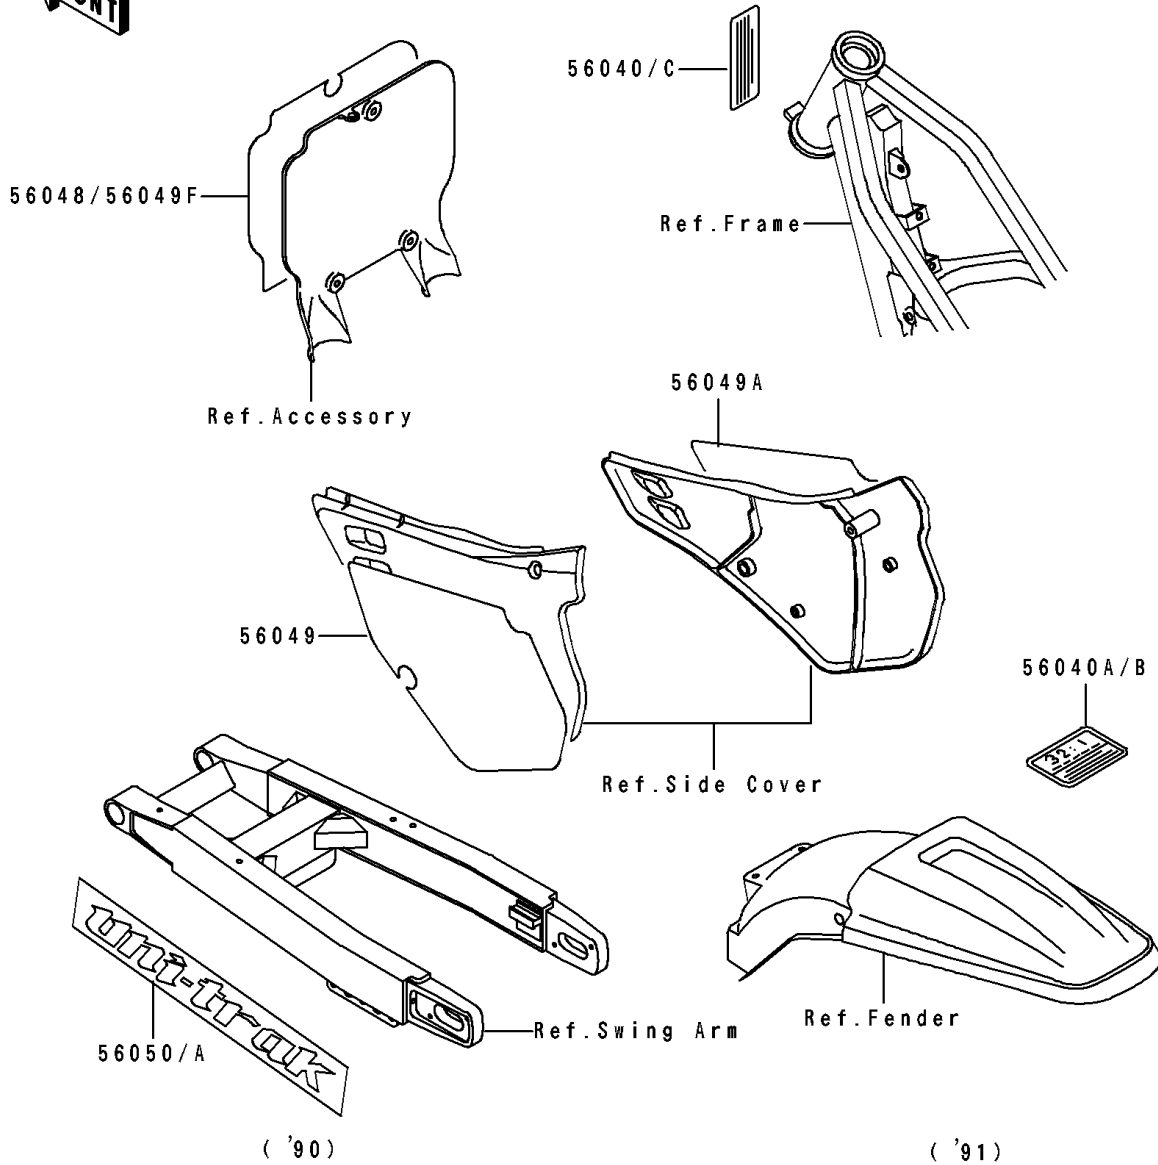

1990 KX250 PARTS DIAGRAM

Label

F 2860

1990 KX250 PARTS LIST

Label

ITEM NAME	PART NUMBER	QUANTITY
LABEL-WARNING,NOISE (Ref # 56040)	56040-1101	1
LABEL-WARNING,GASOLINE/OIL (Ref # 56040A)	56040-1129	1
LABEL-WARNING,GASOLINE/OIL (Ref # 56040B)	56040-1306	1
LABEL-WARNING,WARRANTY (Ref # 56040C)	56040-1307	1
PATTERN,NUMBER PLATE (Ref # 56048)	56048-1506	1
PATTERN,SIDE COVER,LH (Ref # 56049)	56049-1314	1
PATTERN,SIDE COVER,RH (Ref # 56049A)	56049-1315	1
PATTERN,SHROUD,LH (Ref # 56049B)	56049-1318	1
PATTERN,SHROUD,RH (Ref # 56049C)	56049-1319	1
MARK,SWING ARM,UNI-TRAK (Ref # 56050)	56050-1427	2