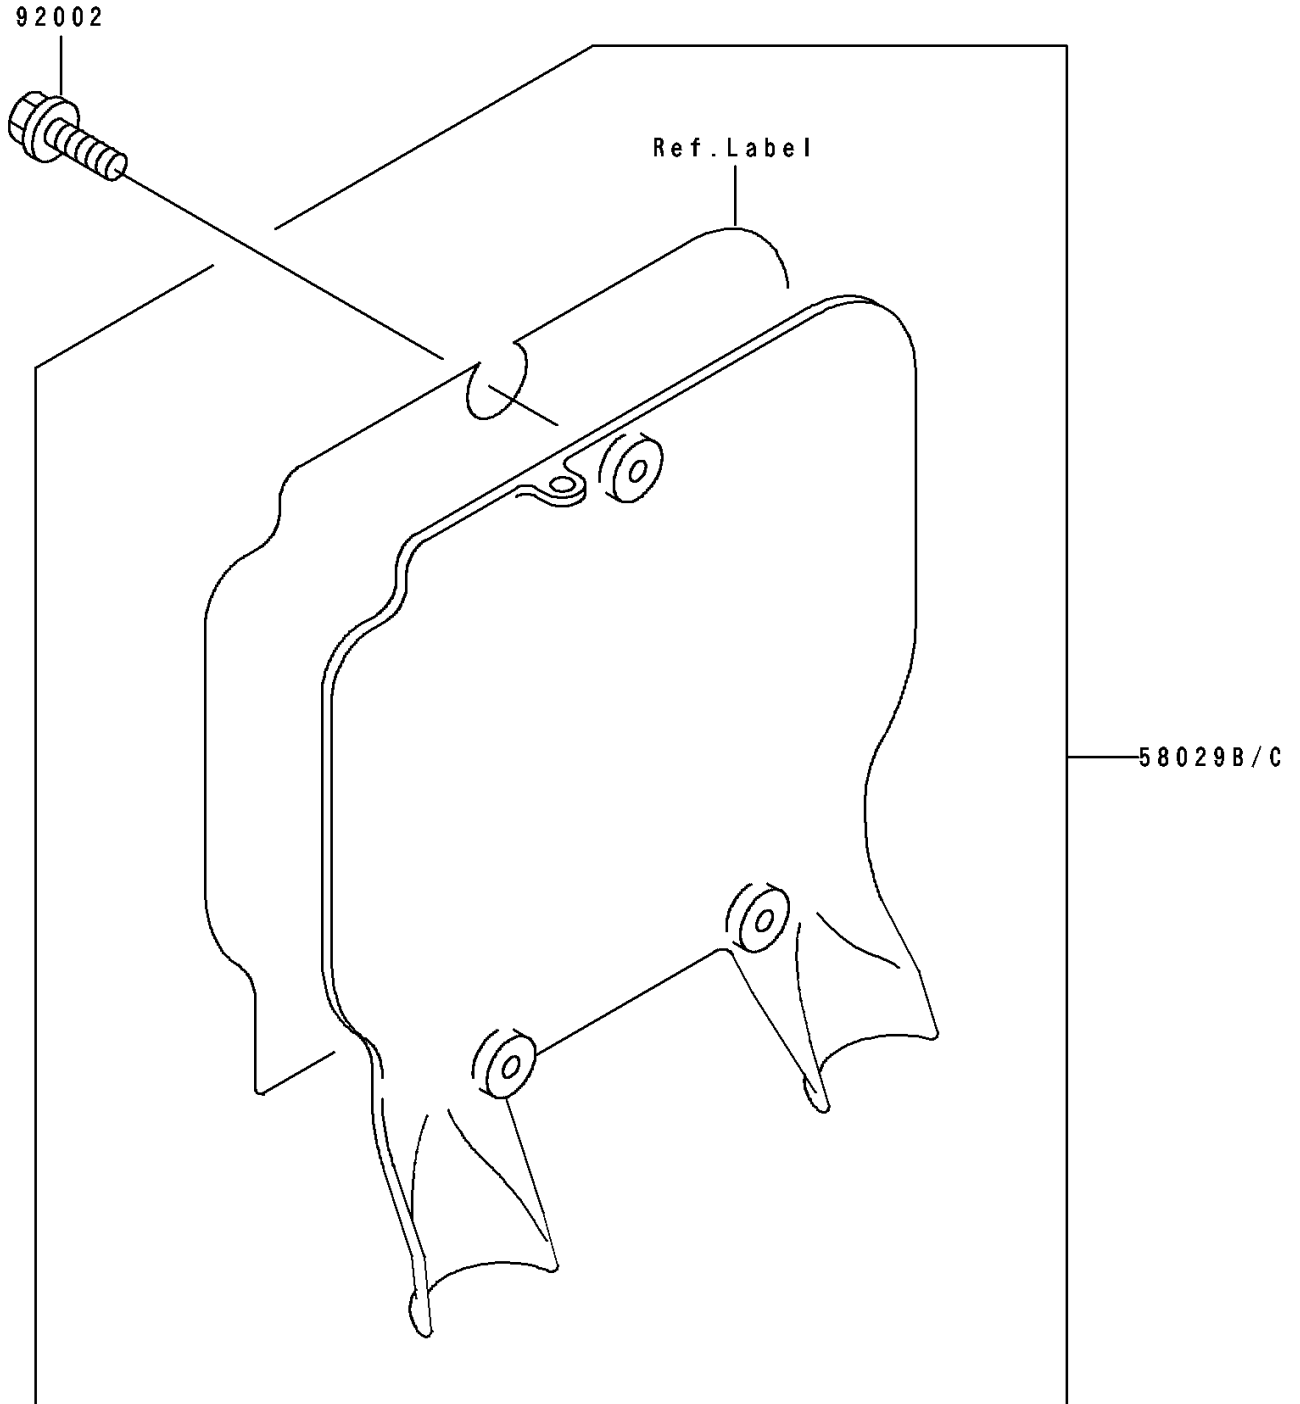

1990 KX250 PARTS DIAGRAM

Accessory

F2910

1990 KX250 PARTS LIST

Accessory

ITEM NAME	PART NUMBER	QUANTITY
PLATE-NUMBER,L.GREEN (Ref # 58029B)	58029-5027-6W	1
BOLT,6X14 (Ref # 92002)	92002-1460	3