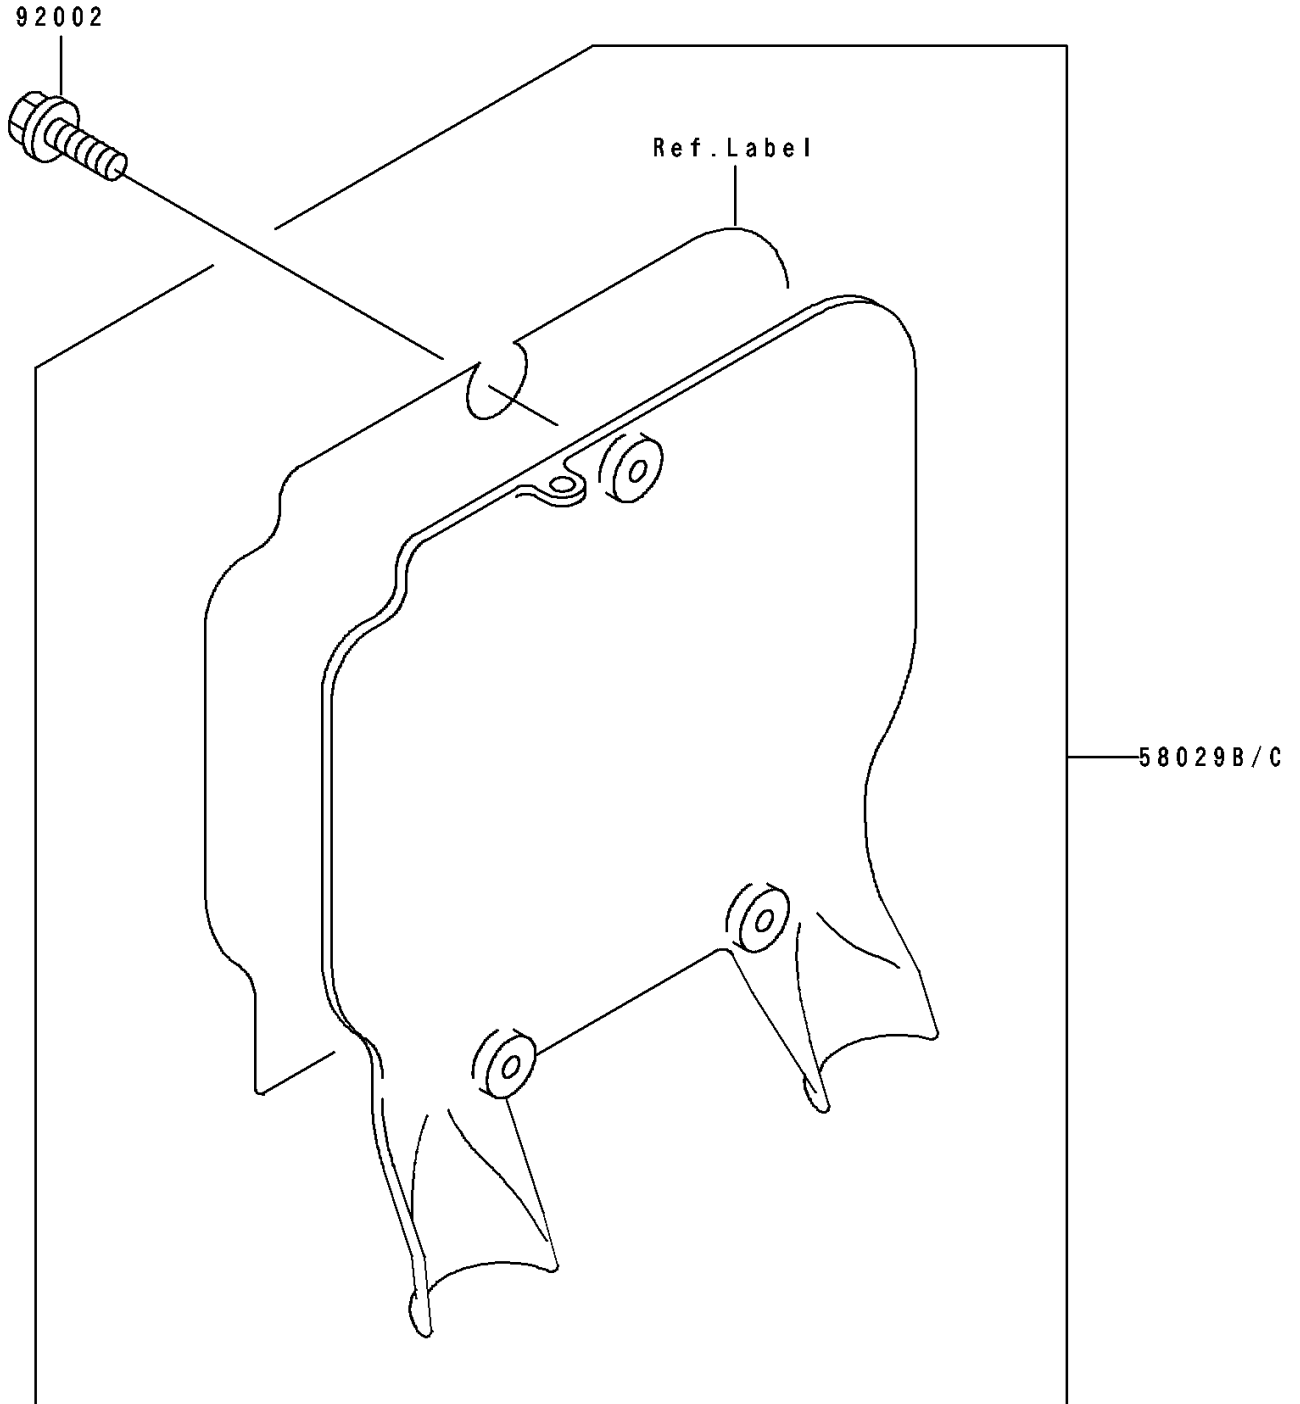

# 1991 KX250 PARTS DIAGRAM

Accessory

F2910

# 1991 KX250 PARTS LIST

## Accessory

ITEM NAME	PART NUMBER	QUANTITY
PLATE-NUMBER,L.GREEN (Ref # 58029C)	58029-5028-6W	1
BOLT,6X14 (Ref # 92002)	92002-1460	3