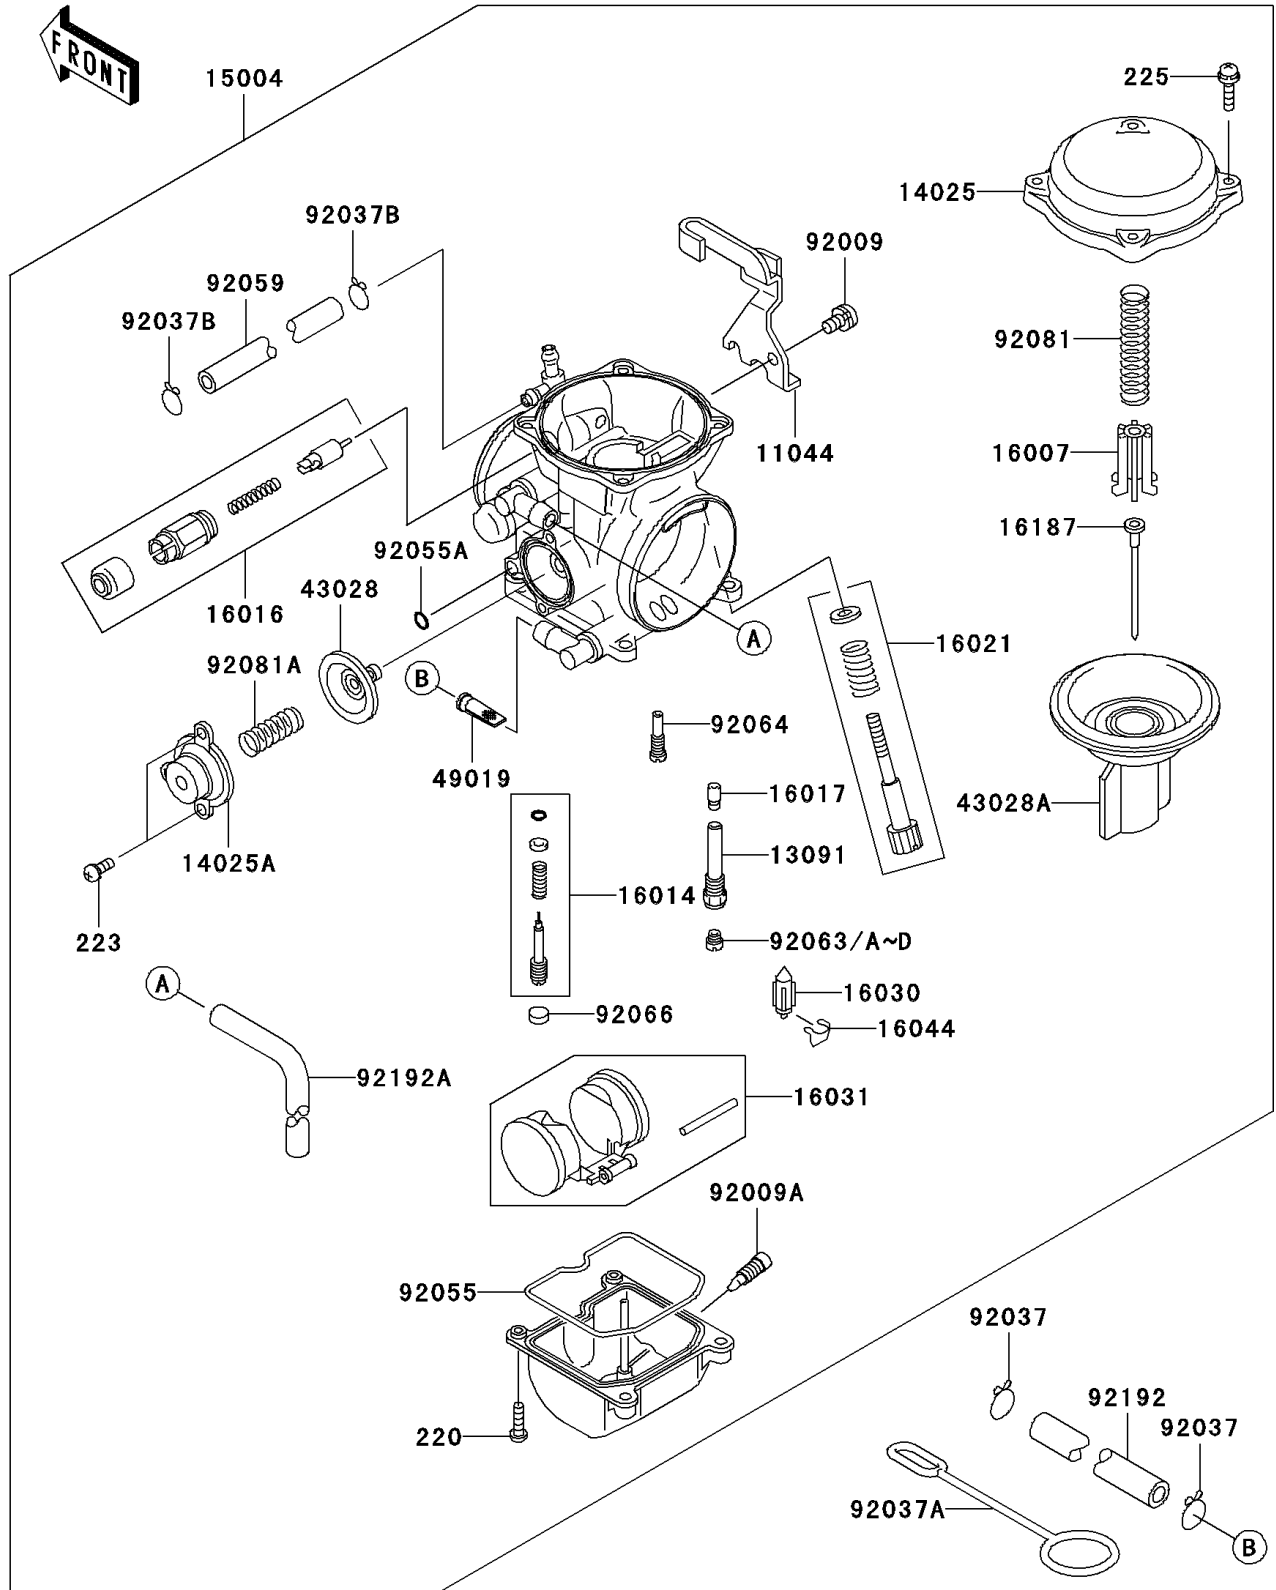

2010 KLR™ 650 PARTS DIAGRAM

Carburetor(EAF)(CN,US)

E1611A

2010 KLR™ 650 PARTS LIST

Carburetor(EAF)(CN,US)

ITEM NAME	PART NUMBER	QUANTITY
BRACKET,THROTTLE CABLE (Ref # 11044)	11044-1353	1
HOLDER,NEEDLE JET (Ref # 13091)	13091-1425	1
COVER,MIXING CHAMBER (Ref # 14025)	14025-1890	1
COVER,AIR CUT VALVE (Ref # 14025A)	14025-1903	1
CARBURETOR-ASSY,CVK40 (Ref # 15004)	15004-0073	1
SEAT-SPRING,DIAPHRAGM VALVE (Ref # 16007)	16007-1113	1
SCREW-PILOT AIR (Ref # 16014)	16014-1083	1
PLUNGER (Ref # 16016)	16016-1087	1
JET-NEEDLE,#6 (Ref # 16017)	16017-1254	1
SCREW-THROTTLE STOP (Ref # 16021)	16021-1201	1
VALVE-FLOAT (Ref # 16030)	16030-1057	1
FLOAT (Ref # 16031)	16031-1077	1
CLAMP,FLOAT VALVE (Ref # 16044)	16044-007	1
NEEDLE-JET,N6NJ (Ref # 16187)	16187-0275	1
DIAPHRAGM,5.9MM,AIR CUT VALVE (Ref # 43028)	43028-1053	1
DIAPHRAGM,VALVE (Ref # 43028A)	43028-1062	1
FILTER-FUEL (Ref # 49019)	49019-1097	1
SCREW,5X10 (Ref # 92009)	92009-1365	1
SCREW,DRAIN,6X0.75 (Ref # 92009A)	92009-1551	1
CLAMP,FUEL TUBE (Ref # 92037)	92037-1271	2
CLAMP,OVERFLOW TUBE (Ref # 92037A)	92037-134	1
CLAMP,TUBE (Ref # 92037B)	92037-1477	2
SCREW-PAN-CROS,4X14 (Ref # 220)	220AA0414	4
SCREW-PAN-WS-CROS,4X10 (Ref # 223)	223C0410	2
SCREW-PAN-WSP-CROS,4X18 (Ref # 225)	225AB0418	4
RING-O,FLOAT CHAMBER (Ref # 92055)	92055-1222	1
RING-O (Ref # 92055A)	92055-1245	1
TUBE,5X9X160 (Ref # 92059)	92059-1201	1
JET-MAIN,#140 (Ref # 92063)	92063-1013	1

2010 KLR™ 650 PARTS LIST

Carburetor(EAF)(CN,US)

ITEM NAME	PART NUMBER	QUANTITY
JET-MAIN,#142 (Ref # 92063A)	92063-1016	1
JET-MAIN,#145 (Ref # 92063B)	92063-1017	1
JET-MAIN,#148 (Ref # 92063C)	92063-1324	1
JET-MAIN,#150 (Ref # 92063D)	92063-1330	1
JET-PILOT,#40 (Ref # 92064)	92064-1108	1
PLUG,PILOT AIR SCREW,6.9X2 (Ref # 92066)	92066-1051	1
SPRING,DIAPHRAGM VALVE (Ref # 92081)	92081-1718	1
SPRING,AIR CUT VALVE (Ref # 92081A)	92081-1719	1
TUBE,FUEL,6.2X13.2X170 (Ref # 92192)	92192-0453	1
TUBE,L=360 (Ref # 92192A)	92192-0589	1