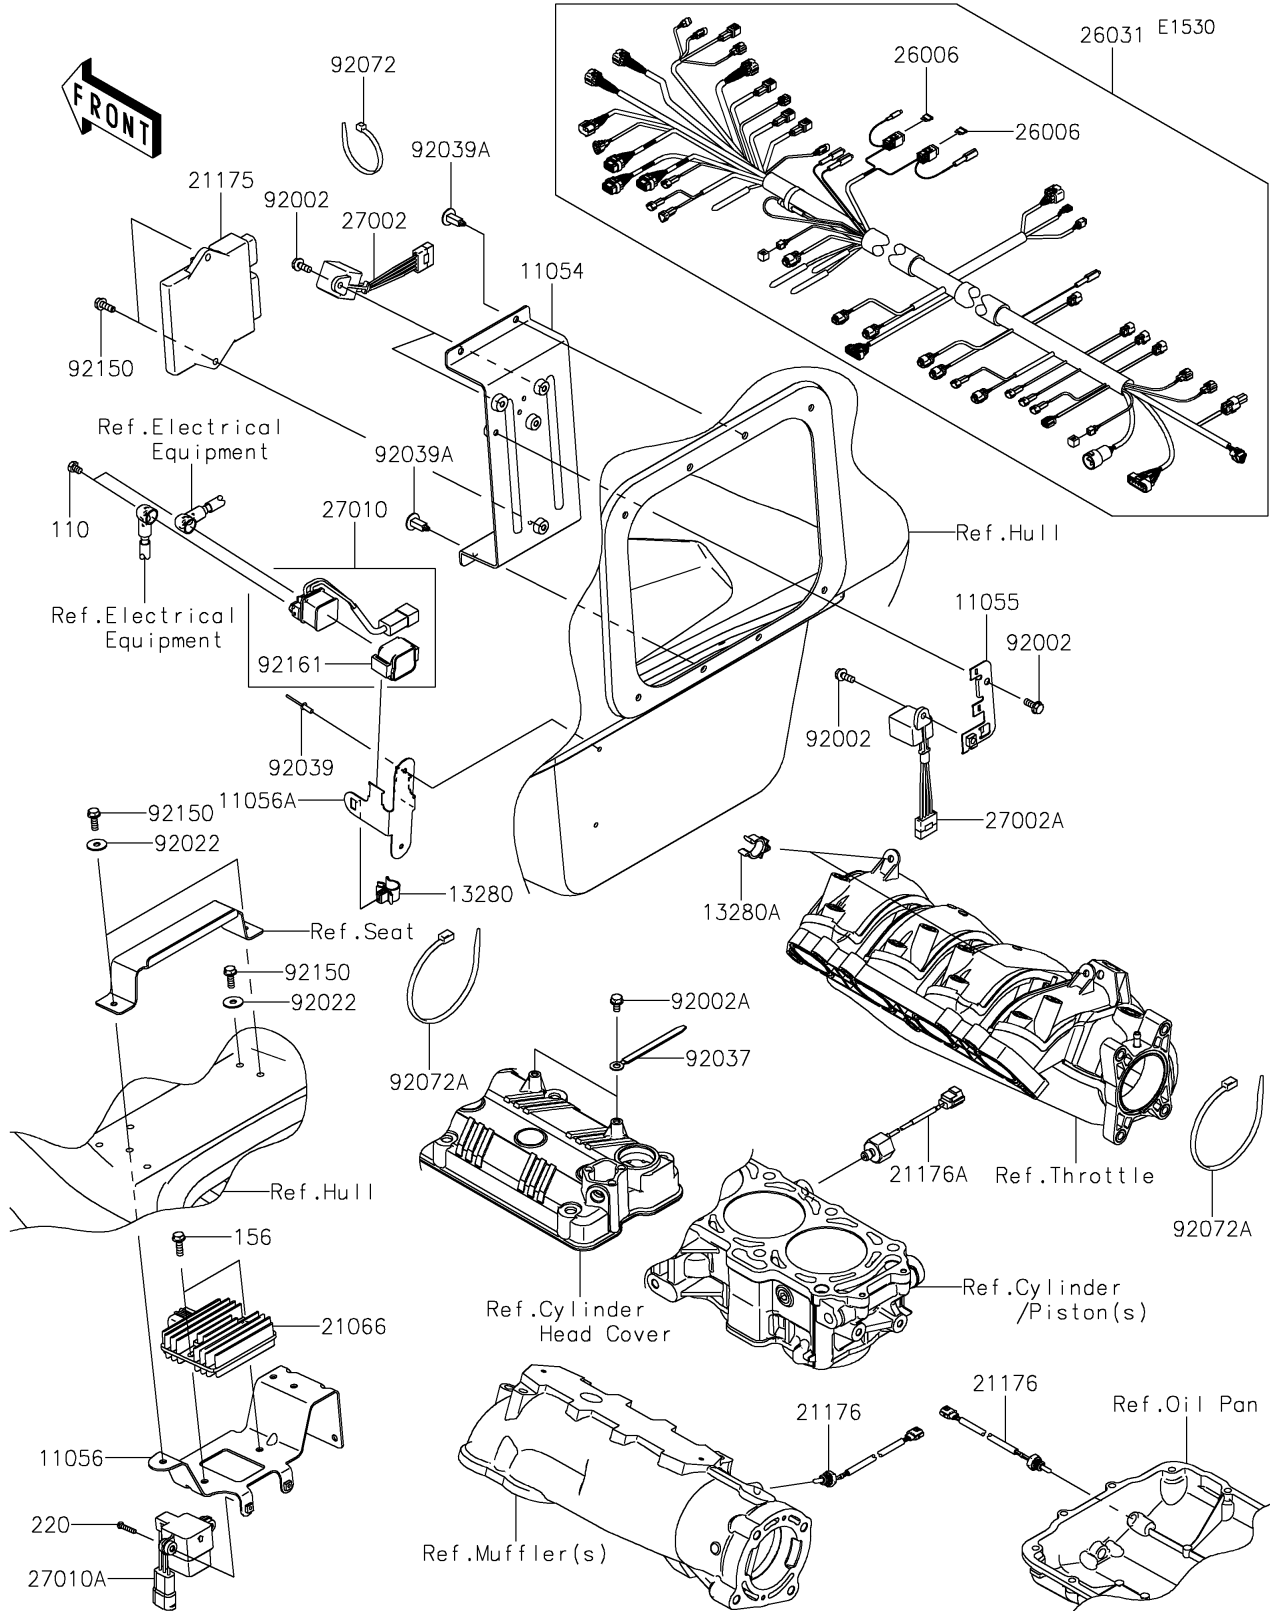

2021 JET SKI® ULTRA® 310X PARTS DIAGRAM

Fuel Injection

2021 JET SKI® ULTRA® 310X PARTS LIST

Fuel Injection

ITEM NAME	PART NUMBER	QUANTITY
BOLT,6X8 (Ref # 110)	110R0608	2
BRACKET,ECU&RELAY (Ref # 11054)	11054-3743	1
BRACKET,FUSE (Ref # 11055)	11055-3713	1
BRACKET,REGULATOR&VDS (Ref # 11056)	11056-3702	1
BRACKET,SWITCH (Ref # 11056A)	11056-3855	1
HOLDER (Ref # 13280)	13280-0789	1
HOLDER,HARNESS (Ref # 13280A)	13280-3760	2
BOLT-WP,6X20 (Ref # 156)	156R0620	2
REGULATOR-VOLTAGE (Ref # 21066)	21066-3718	1
CONTROL UNIT-ELECTRONIC (Ref # 21175)	21175-1556	1
SENSOR,TEMP (Ref # 21176)	21176-0741	2
SENSOR,KNOCK (Ref # 21176A)	21176-0770	1
SCREW-PAN-CROS,4X20 (Ref # 220)	220R0420	2
FUSE,MINI BLADE,20A,YELLOW (Ref # 26006)	26006-3704	2
HARNESS,MAIN (Ref # 26031)	26031-1698	1
RELAY-ASSY (Ref # 27002)	27002-3703	2
RELAY-ASSY (Ref # 27002A)	27002-3704	1
SWITCH (Ref # 27010)	27010-0710	1
SWITCH,VDS (Ref # 27010A)	27010-3785	1
BOLT,6X16 (Ref # 92002)	92002-3728	4
BOLT,6X12 (Ref # 92002A)	92002-3763	2
WASHER,6.5X20X1.5 (Ref # 92022)	92022-3710	3
CLAMP,L=100 (Ref # 92037)	92037-3736	2
RIVET (Ref # 92039)	92039-3714	2
RIVET (Ref # 92039A)	92039-3788	4
BAND,L=188.85 (Ref # 92072)	92072-0105	1
BAND,L=372.24 (Ref # 92072A)	92072-3883	2
BOLT,6X18 (Ref # 92150)	92150-3729	5
DAMPER,SWITCH (Ref # 92161)	92161-1625	1