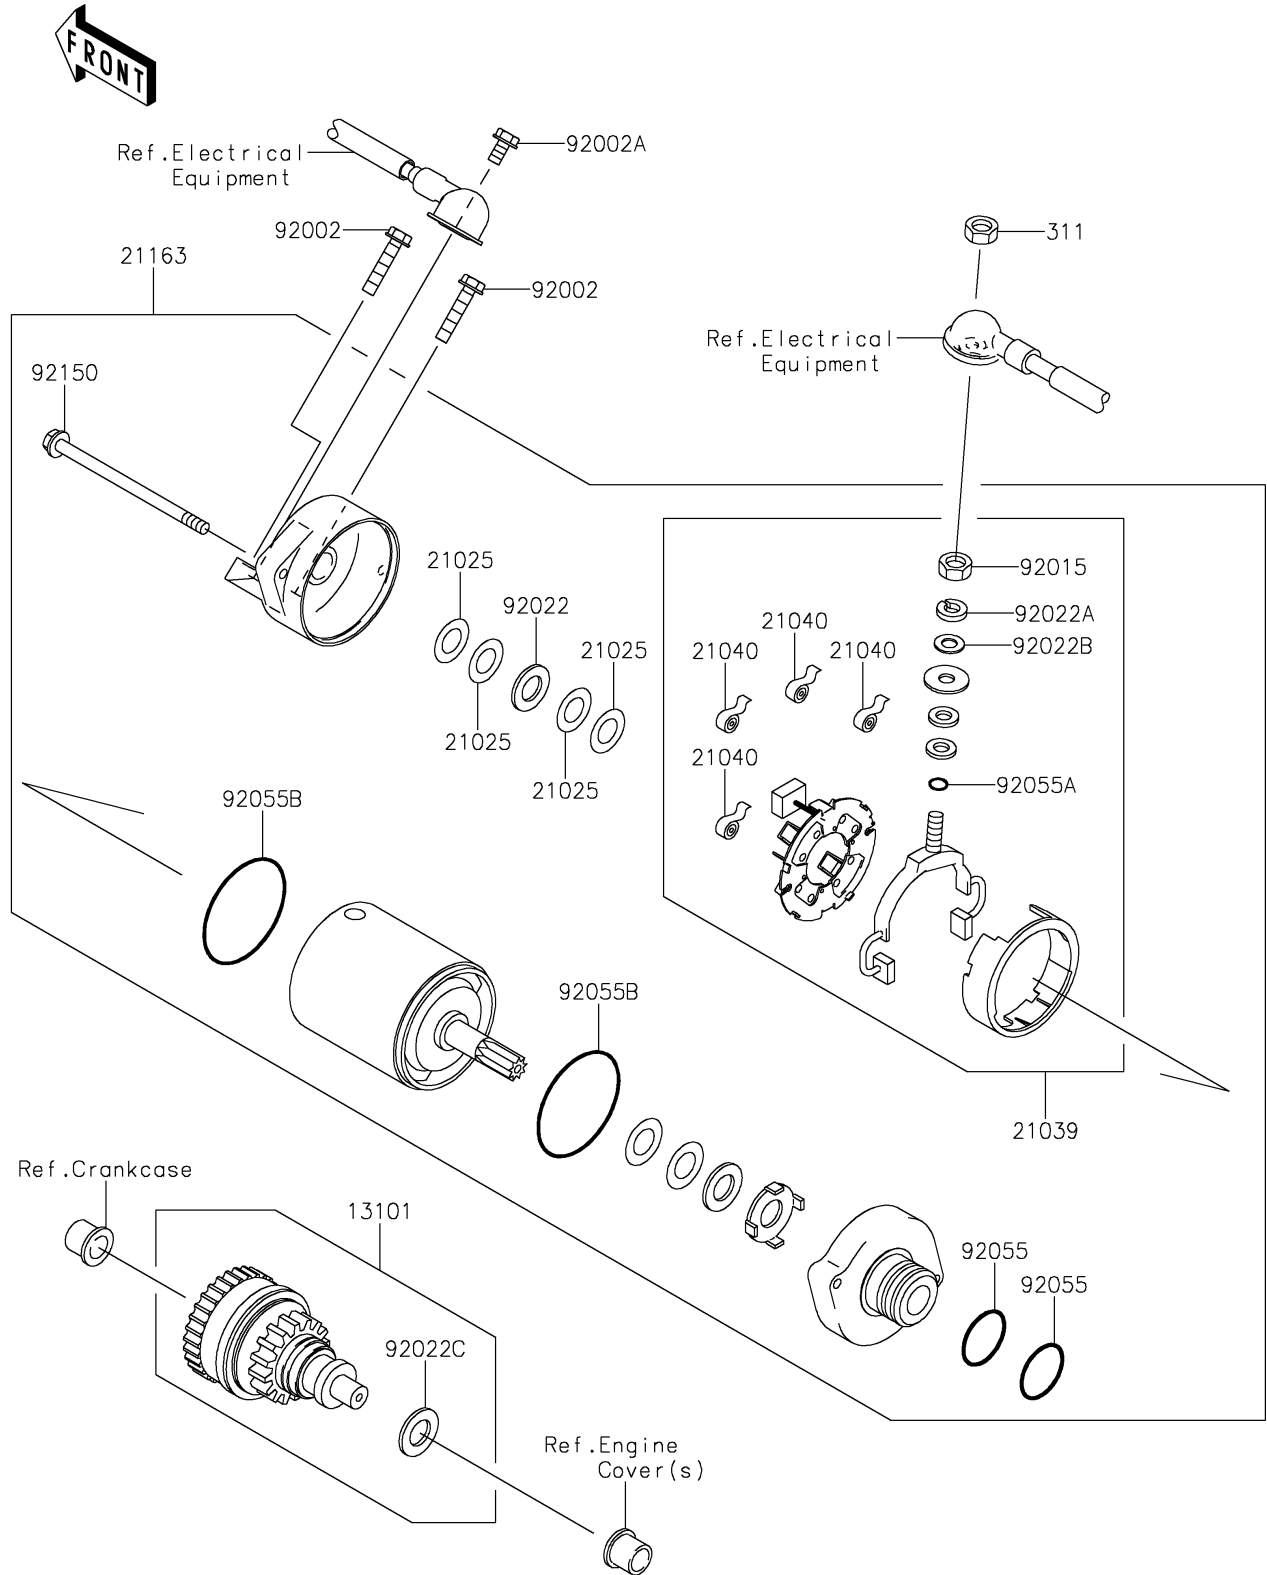

2021 JET SKI® ULTRA® 310X PARTS DIAGRAM

Starter Motor

E1840

2021 JET SKI® ULTRA® 310X PARTS LIST

Starter Motor

| ITEM NAME | PART NUMBER | QUANTITY |
|-------------------------------------|-------------|----------|
| GEAR-ASSY (Ref # 13101) | 13101-3710 | 1 |
| WASHER,9.1X18X0.2 (Ref # 21025) | 21025-011 | AR |
| BRUSH,CARBON (Ref # 21039) | 21039-3703 | 1 |
| SPRING-BRUSH (Ref # 21040) | 21040-1055 | 4 |
| STARTER-ELECTRIC (Ref # 21163) | 21163-3721 | 1 |
| NUT-HEX,6MM (Ref # 311) | 311R0600 | 1 |
| BOLT,6X25 (Ref # 92002) | 92002-3714 | 2 |
| BOLT,6X12 (Ref # 92002A) | 92002-3763 | 1 |
| NUT,6MM (Ref # 92015) | 92015-3710 | 1 |
| WASHER,9.1X18X0.8 (Ref # 92022) | 92022-1132 | 1 |
| WASHER,6MM (Ref # 92022A) | 92022-3711 | 1 |
| WASHER,6MM (Ref # 92022B) | 92022-3713 | 1 |
| WASHER,12X24X1.0 (Ref # 92022C) | 92022-3731 | 1 |
| RING-O (Ref # 92055) | 92055-1276 | 2 |
| RING-O,4.5X2.0 (Ref # 92055A) | 92055-1370 | 1 |
| RING-O,STARTER MOTOR (Ref # 92055B) | 92055-1381 | 2 |
| BOLT (Ref # 92150) | 92150-3772 | 2 |