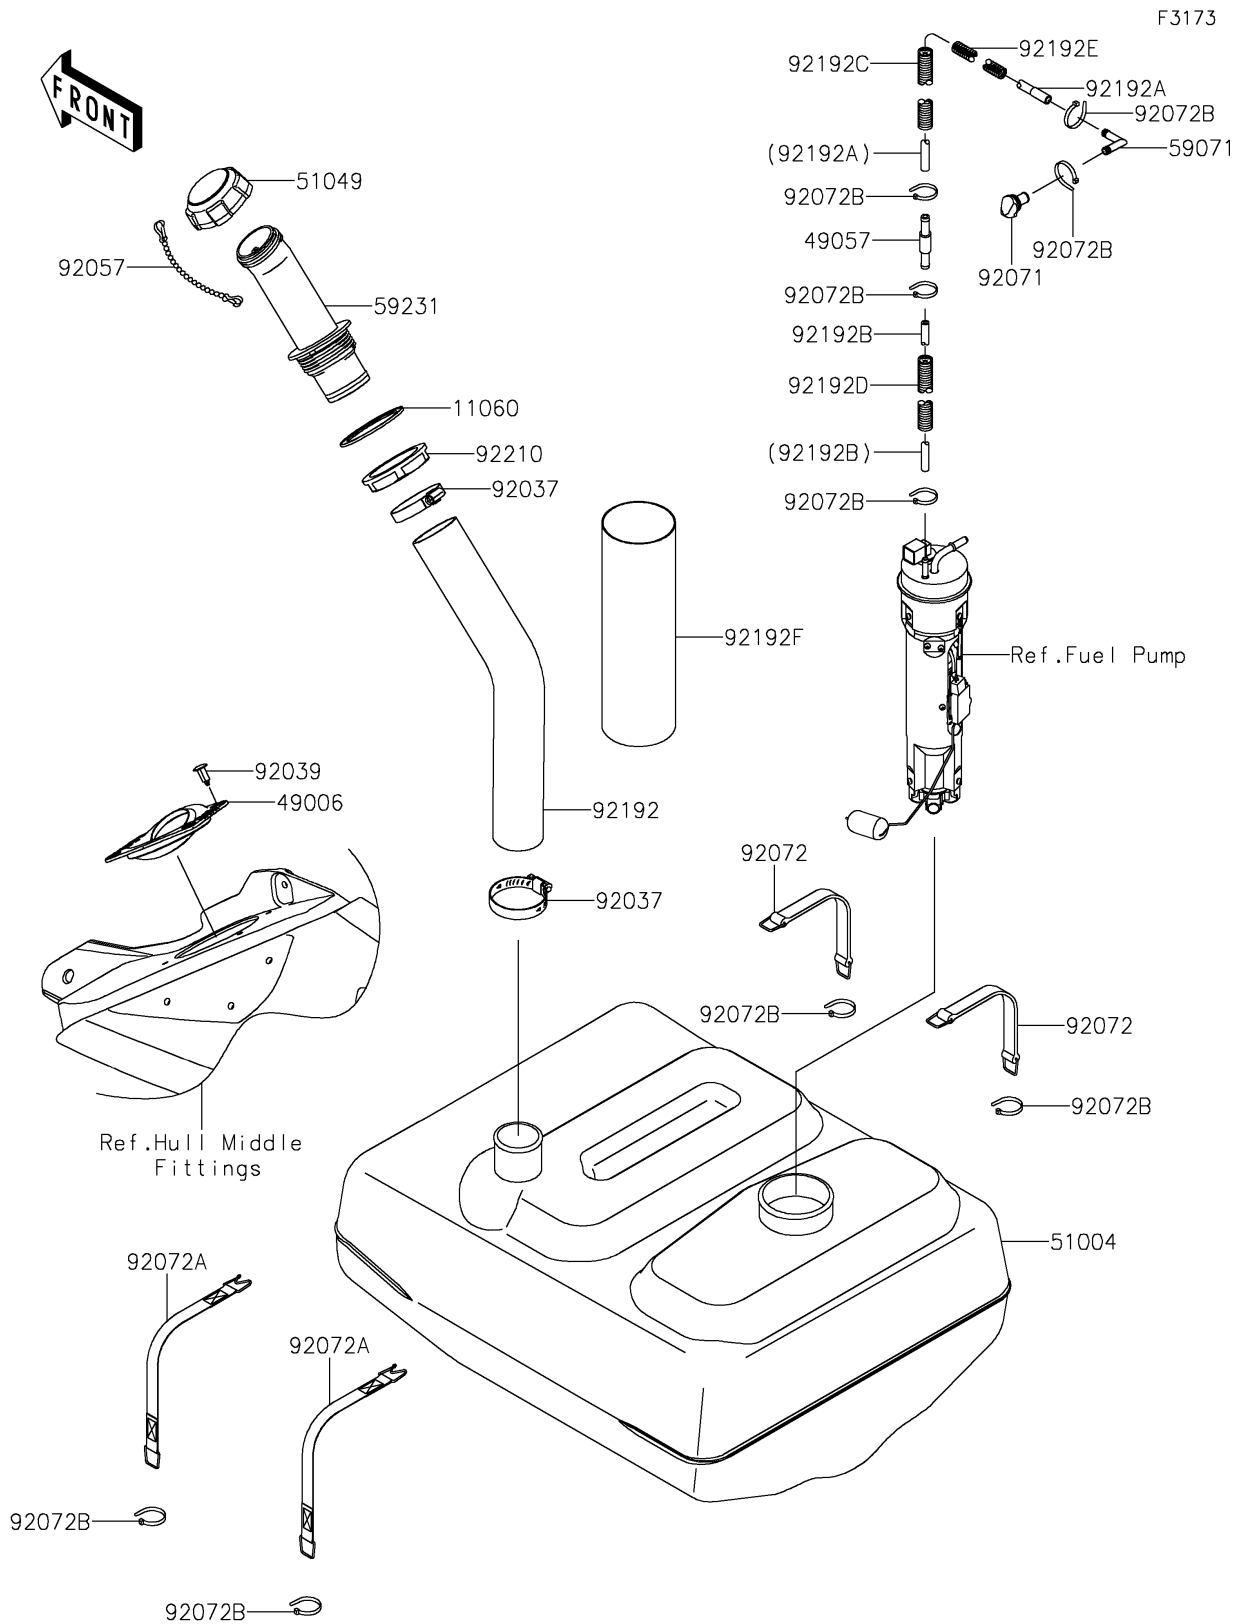

2021 JET SKI® ULTRA® 310X PARTS DIAGRAM

Fuel Tank

2021 JET SKI® ULTRA® 310X PARTS LIST

Fuel Tank

ITEM NAME	PART NUMBER	QUANTITY
GASKET,FUEL-FILLER (Ref # 11060)	11060-3780	1
BOOT (Ref # 49006)	49006-3719	1
VALVE-RELIEF (Ref # 49057)	49057-0002	1
TANK-FUEL (Ref # 51004)	51004-0710	1
CAP-TANK,FUEL (Ref # 51049)	51049-0713	1
JOINT (Ref # 59071)	59071-3736	1
FILLER,FUEL TANK (Ref # 59231)	59231-3727	1
CLAMP (Ref # 92037)	92037-3738	2
RIVET (Ref # 92039)	92039-3788	4
CHAIN,COVER,L=100 (Ref # 92057)	92057-3704	1
GROMMET (Ref # 92071)	92071-3841	1
BAND (Ref # 92072)	92072-3845	2
BAND (Ref # 92072A)	92072-3847	2
BAND,L=100.08 (Ref # 92072B)	92072-3882	9
TUBE,FUEL TANK-FILLER (Ref # 92192)	92192-1044	1
TUBE,5.8X10.8X1000 (Ref # 92192A)	92192-1515	1
TUBE,5.8X11X100 (Ref # 92192B)	92192-1795	1
TUBE,CORRUGATED,15.3X20.6X650 (Ref # 92192C)	92192-3748	1
TUBE,CORRUGATED,L=120 (Ref # 92192D)	92192-3749	1
TUBE,CORRUGATED,L=350 (Ref # 92192E)	92192-3788	1
TUBE,86X89X300 (Ref # 92192F)	92192-3822	1
NUT,FUEL FILLER (Ref # 92210)	92210-3802	1