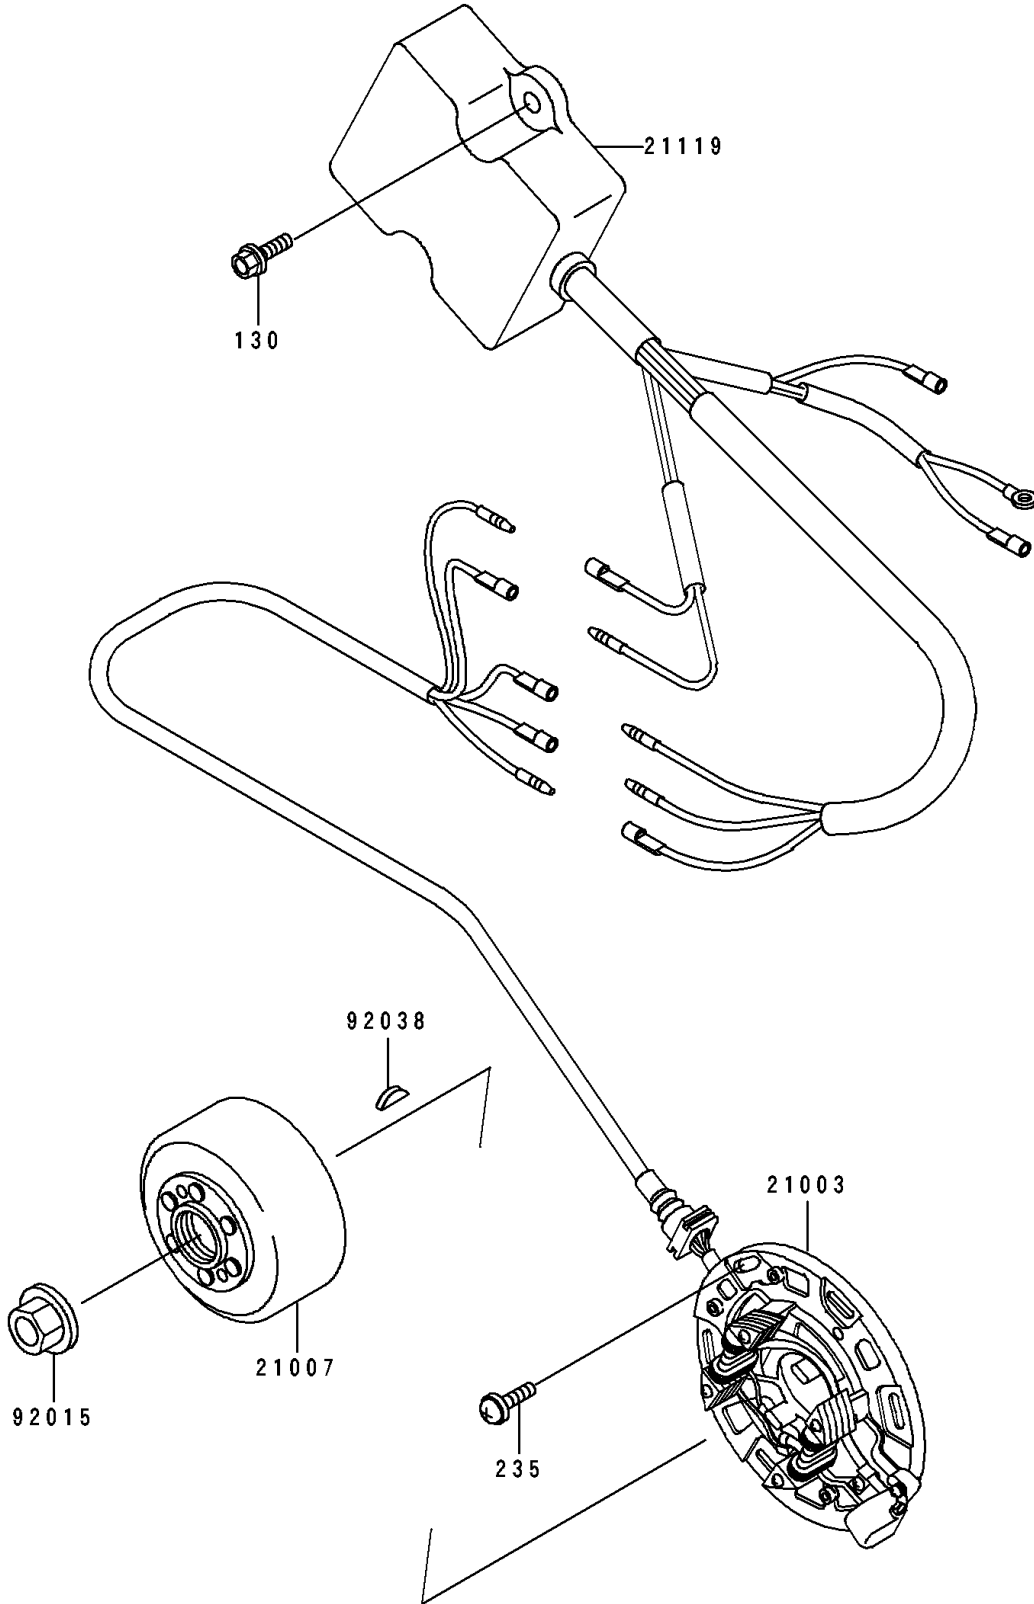

1992 KX250 PARTS DIAGRAM

Generator

E1810

1992 KX250 PARTS LIST

Generator

ITEM NAME	PART NUMBER	QUANTITY
STATOR (Ref # 21003)	21003-1236	1
ROTOR,MAGNETO (Ref # 21007)	21007-1234	1
IGNITER (Ref # 21119)	21119-1343	1
NUT,FLANGED,12MM (Ref # 92015)	92015-1156	1
KEY,WOODRUFF (Ref # 92038)	92038-001	1
BOLT-FLANGED,6X16 (Ref # 130)	130G0616	2
SCREW-PAN-WP-CROS (Ref # 235)	235B0616	3