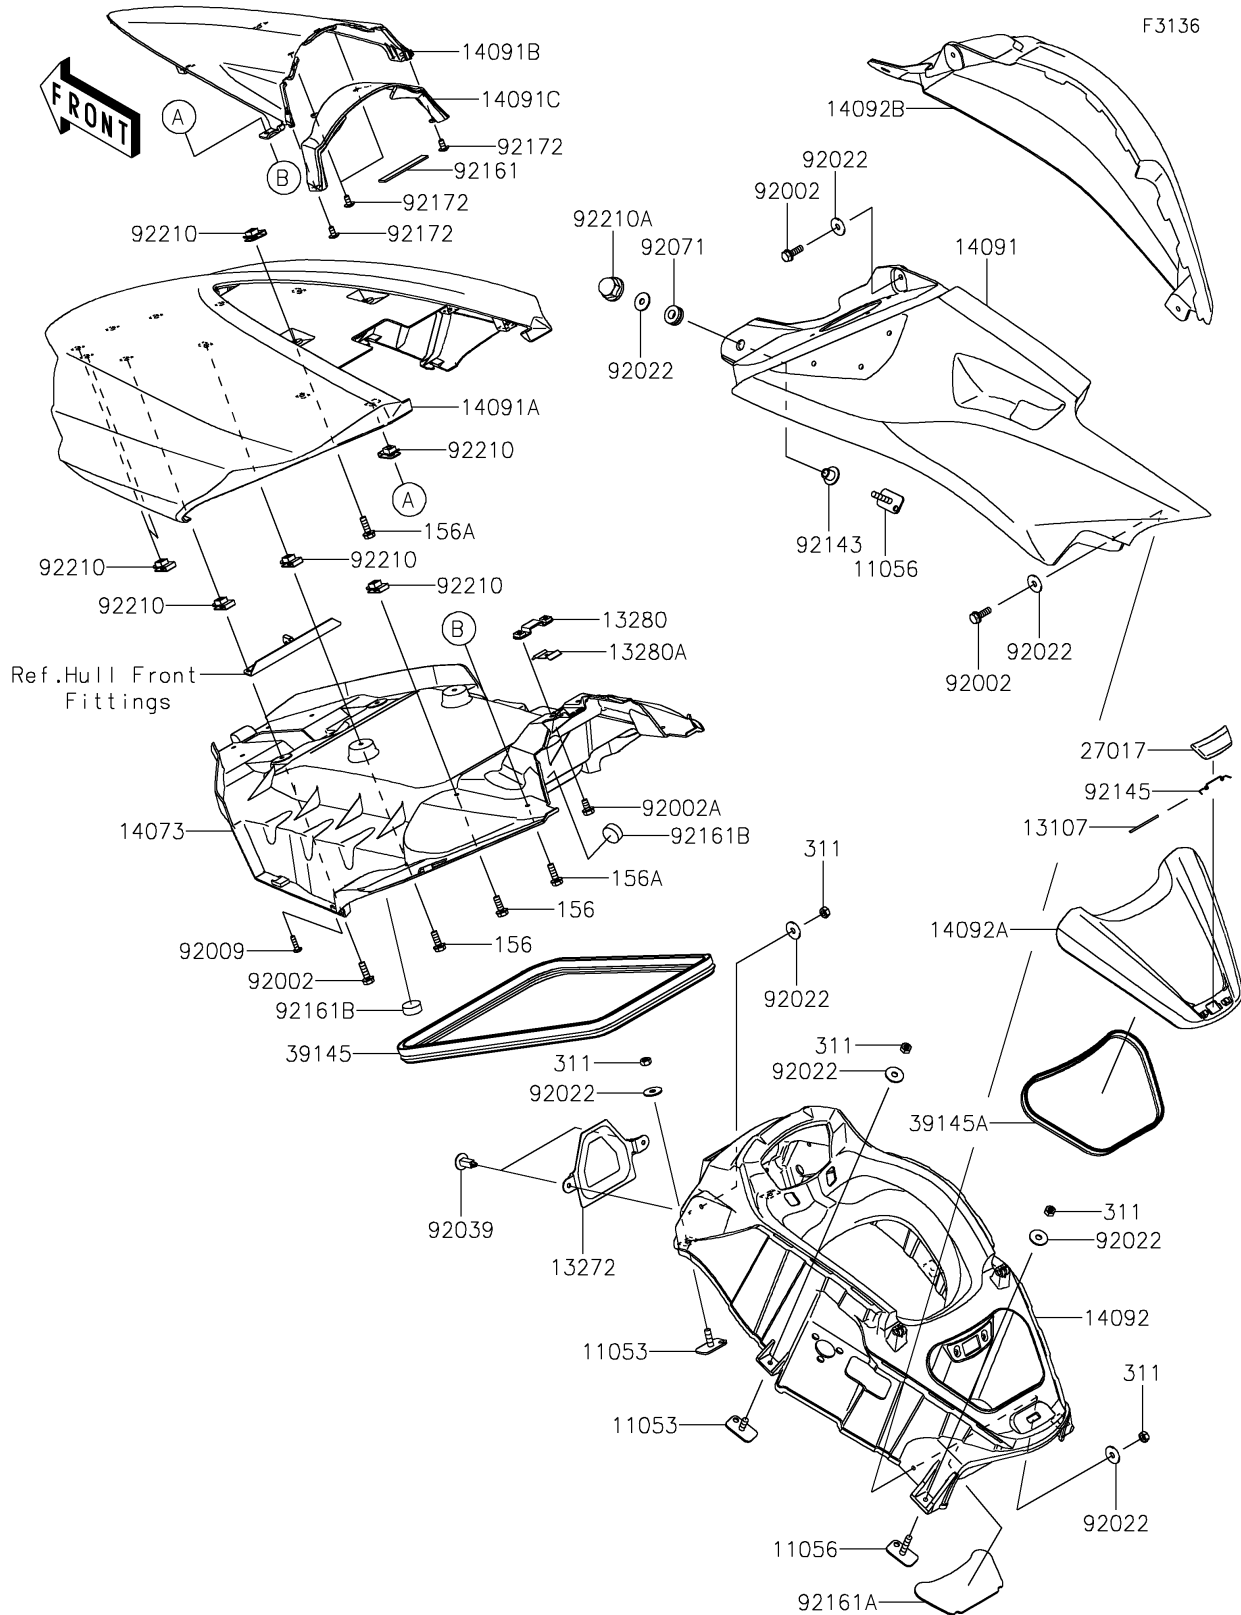

# 2021 JET SKI® ULTRA® 310LX PARTS DIAGRAM

## Hull Middle Fittings

### Hull Middle Fittings

ITEM NAME	PART NUMBER	QUANTITY
BRACKET (Ref # 11053)	11053-3776	4
BRACKET (Ref # 11056)	11056-3724	4
SHAFT (Ref # 13107)	13107-3790	1
PLATE,INTAKE COVER (Ref # 13272)	13272-1221	1
HOLDER,ROD (Ref # 13280)	13280-3749	1
HOLDER,ROD (Ref # 13280A)	13280-3751	1
DUCT,HATCH,INNER (Ref # 14073)	14073-3837	1
COVER,SIDE,LH,A.SILVER (Ref # 14091)	14091-3780-57N	1
COVER,FR HATCH,A.SILVER (Ref # 14091A)	14091-3824-57N	1
COVER,METER,FR (Ref # 14091B)	14091-3825	1
COVER,METER,RR (Ref # 14091C)	14091-3826	1
COVER,HANDLE,F.BLACK (Ref # 14092)	14092-1154-6Z	1
COVER,CENTER STORAGE,A.SILVER (Ref # 14092A)	14092-3701-57N	1
COVER,SIDE,RH,A.SILVER (Ref # 14092B)	14092-3708-57N	1
BOLT-WP,6X18 (Ref # 156)	156R0618	4
BOLT-WP,6X20 (Ref # 156A)	156R0620	4
LOCK,CENTER STORAGE (Ref # 27017)	27017-3726	1
NUT-HEX,6MM (Ref # 311)	311R0600	10
TRIM-SEAL (Ref # 39145)	39145-3793	1
TRIM-SEAL,L=720 (Ref # 39145A)	39145-3802	1
BOLT,6X20 (Ref # 92002)	92002-3755	6
BOLT,6X12 (Ref # 92002A)	92002-3763	2
SCREW,TAPPING,4X16 (Ref # 92009)	92009-3849	2
WASHER,6.5X20X1.5 (Ref # 92022)	92022-3710	16
RIVET (Ref # 92039)	92039-3788	2
GROMMET (Ref # 92071)	92071-3716	2
COLLAR (Ref # 92143)	92143-3750	2
SPRING (Ref # 92145)	92145-3729	1
DAMPER,16X100X3.18 (Ref # 92161)	92161-0968	1

### Hull Middle Fittings

ITEM NAME	PART NUMBER	QUANTITY
DAMPER,CENTER STORAGE (Ref # 92161A)	92161-3773	1
DAMPER (Ref # 92161B)	92161-3790	4
SCREW,5X12 (Ref # 92172)	92172-3714	4
NUT,6MM (Ref # 92210)	92210-3768	14
NUT,CAP,6MM (Ref # 92210A)	92210-3785	2