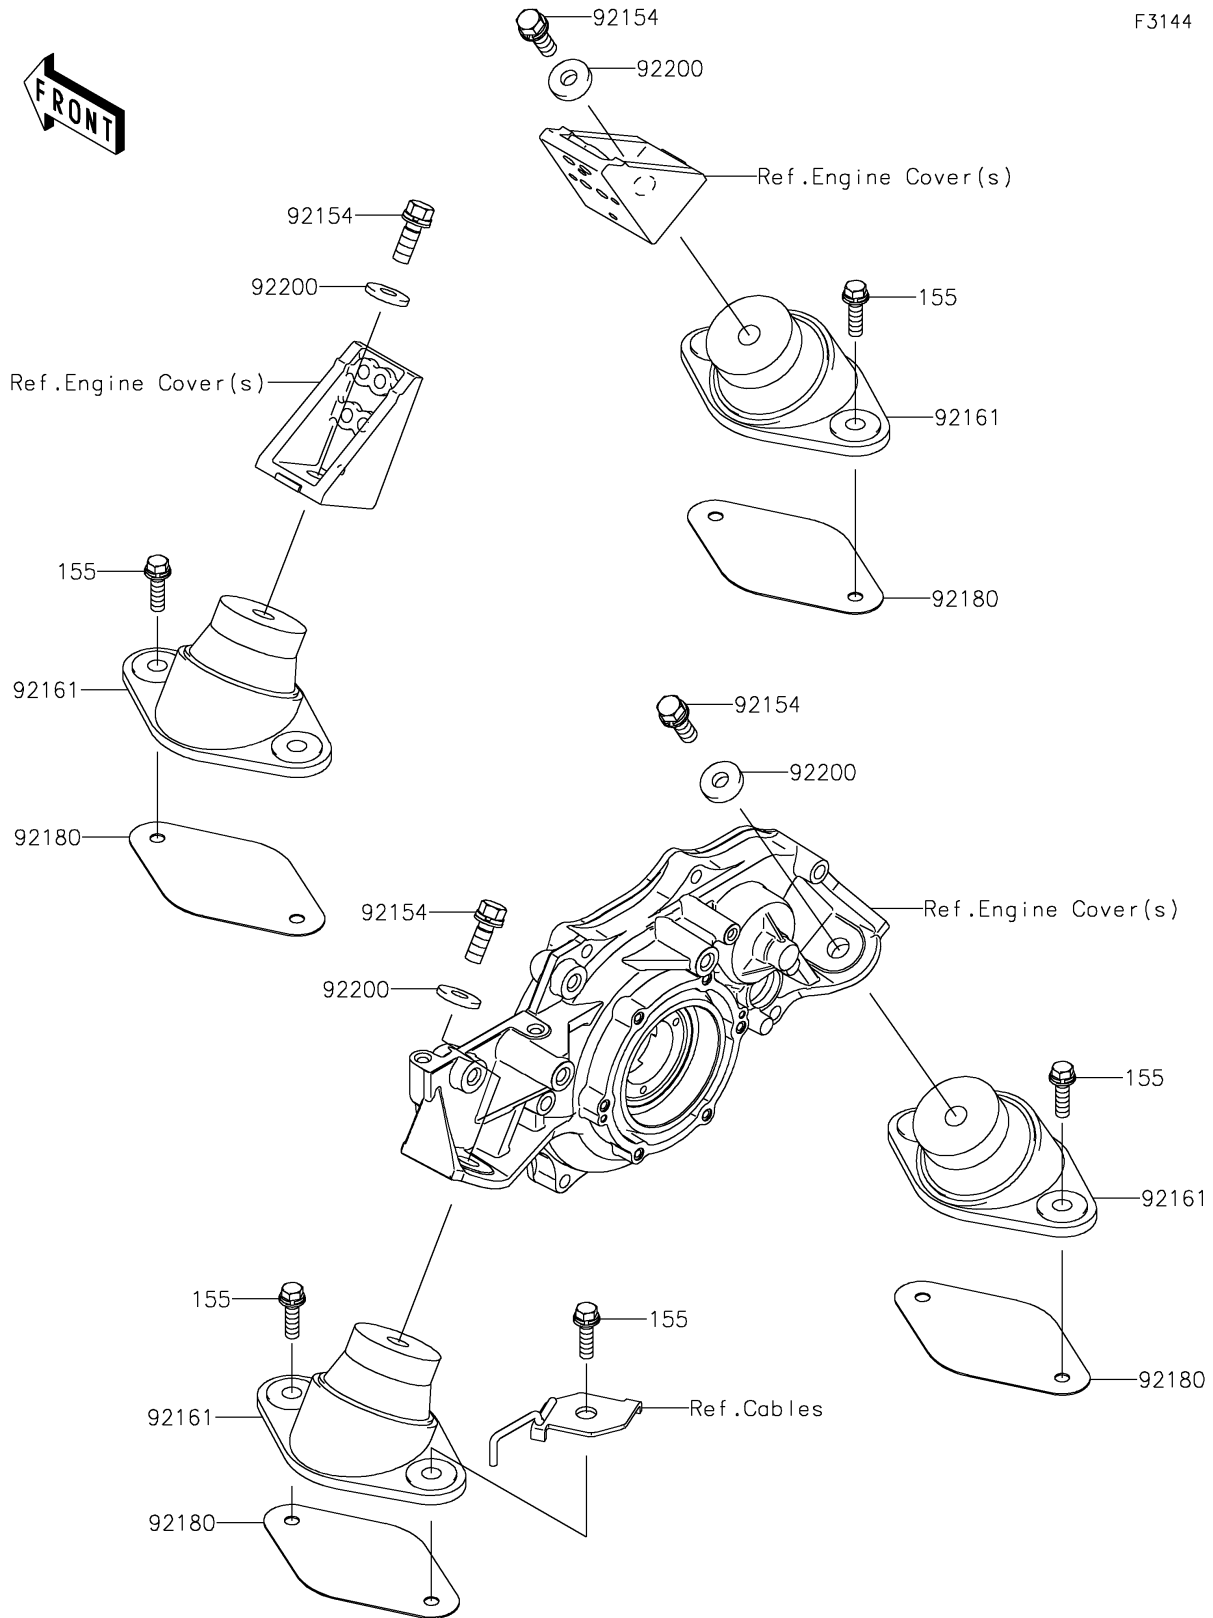

2021 JET SKI® ULTRA® 310LX PARTS DIAGRAM

Engine Mount

F3144

2021 JET SKI® ULTRA® 310LX PARTS LIST

Engine Mount

ITEM NAME	PART NUMBER	QUANTITY
BOLT-WSP-SMALL,8X30 (Ref # 155)	155R0830	8
BOLT,WSP,10X30 (Ref # 92154)	92154-3715	4
DAMPER,ENGINE MOUNT (Ref # 92161)	92161-3789	4
SHIM,T=1.0 (Ref # 92180)	92180-3716	AR
WASHER,10.5X26X4 (Ref # 92200)	92200-3798	4