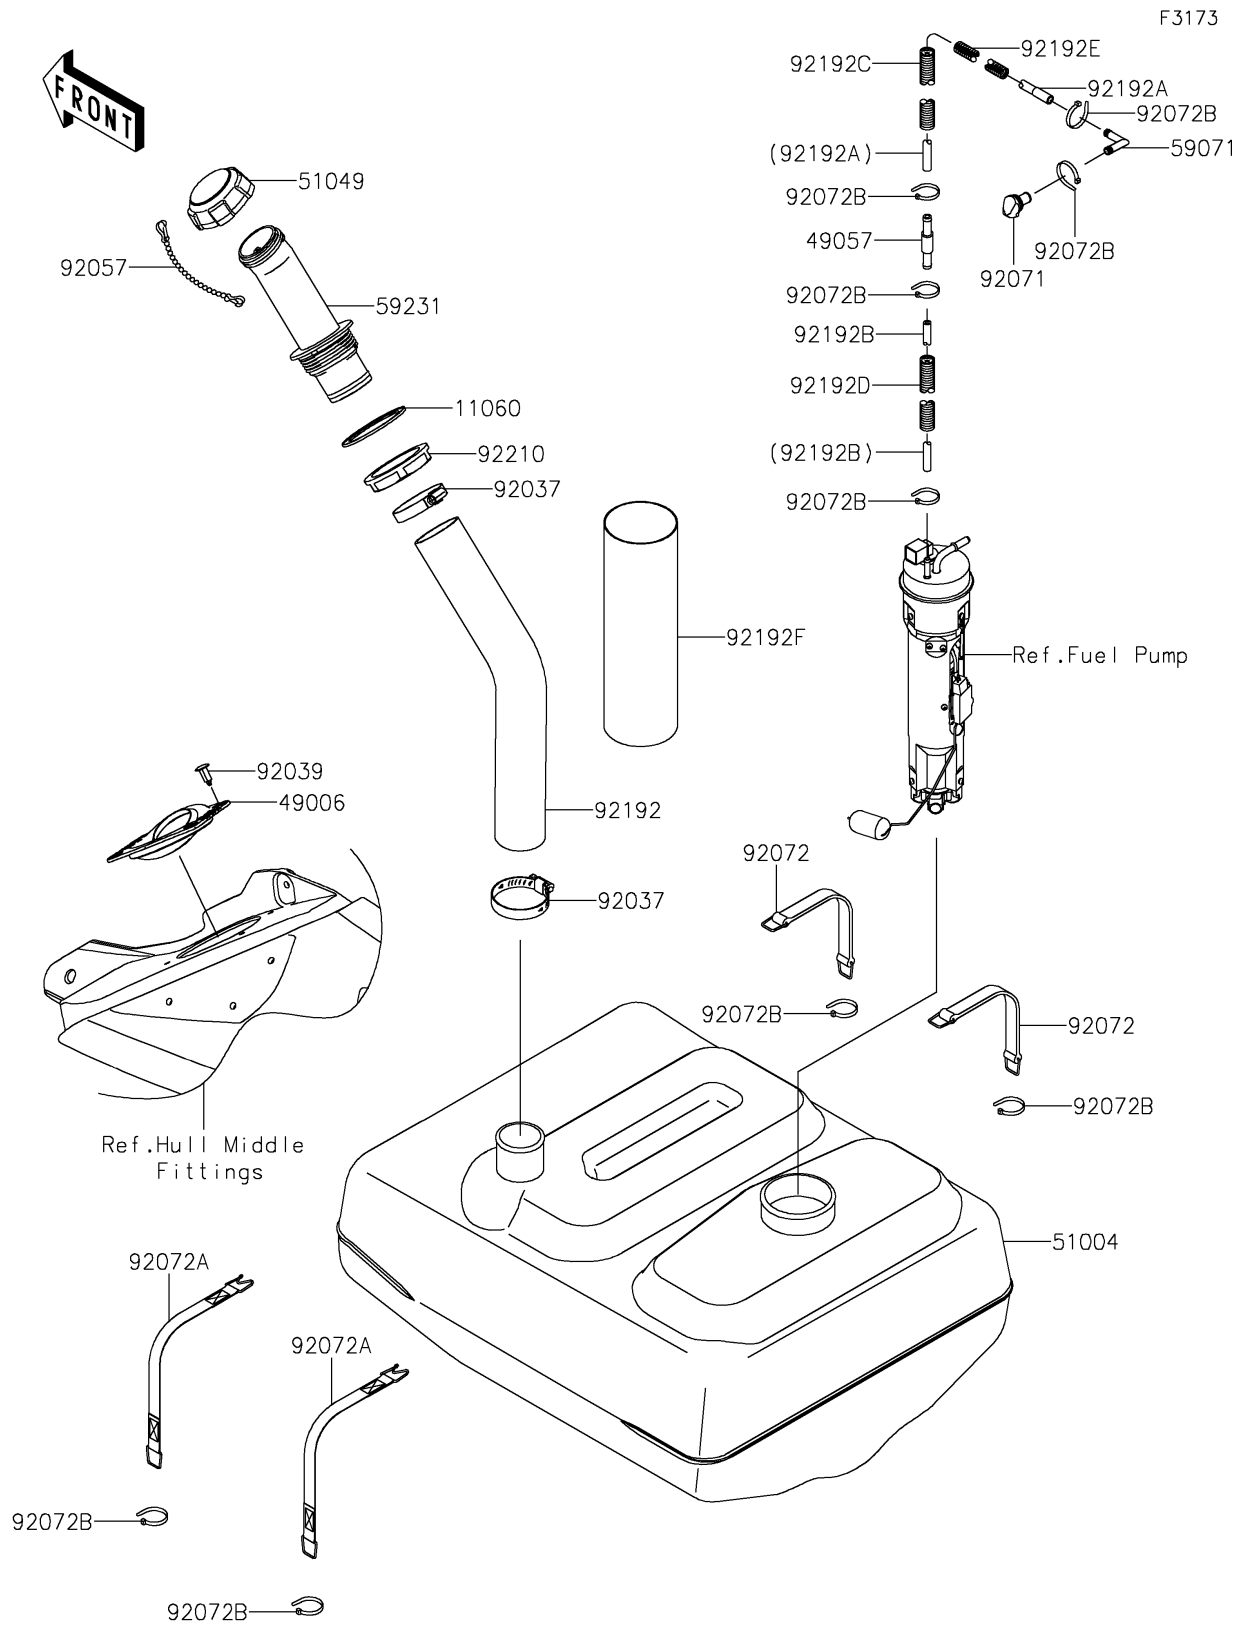

2021 JET SKI® ULTRA® 310LX PARTS DIAGRAM

Fuel Tank

2021 JET SKI® ULTRA® 310LX PARTS LIST

Fuel Tank

ITEM NAME	PART NUMBER	QUANTITY
GASKET,FUEL-FILLER (Ref # 11060)	11060-3780	1
BOOT (Ref # 49006)	49006-3719	1
VALVE-RELIEF (Ref # 49057)	49057-0002	1
TANK-FUEL (Ref # 51004)	51004-0710	1
CAP-TANK,FUEL (Ref # 51049)	51049-0713	1
JOINT (Ref # 59071)	59071-3736	1
FILLER,FUEL TANK (Ref # 59231)	59231-3727	1
CLAMP (Ref # 92037)	92037-3738	2
RIVET (Ref # 92039)	92039-3788	4
CHAIN,COVER,L=100 (Ref # 92057)	92057-3704	1
GROMMET (Ref # 92071)	92071-3841	1
BAND (Ref # 92072)	92072-3845	2
BAND (Ref # 92072A)	92072-3847	2
BAND,L=100.08 (Ref # 92072B)	92072-3882	9
TUBE,FUEL TANK-FILLER (Ref # 92192)	92192-1044	1
TUBE,5.8X10.8X1000 (Ref # 92192A)	92192-1515	1
TUBE,5.8X11X100 (Ref # 92192B)	92192-1795	1
TUBE,CORRUGATED,15.3X20.6X650 (Ref # 92192C)	92192-3748	1
TUBE,CORRUGATED,L=120 (Ref # 92192D)	92192-3749	1
TUBE,CORRUGATED,L=350 (Ref # 92192E)	92192-3788	1
TUBE,86X89X300 (Ref # 92192F)	92192-3822	1
NUT,FUEL FILLER (Ref # 92210)	92210-3802	1