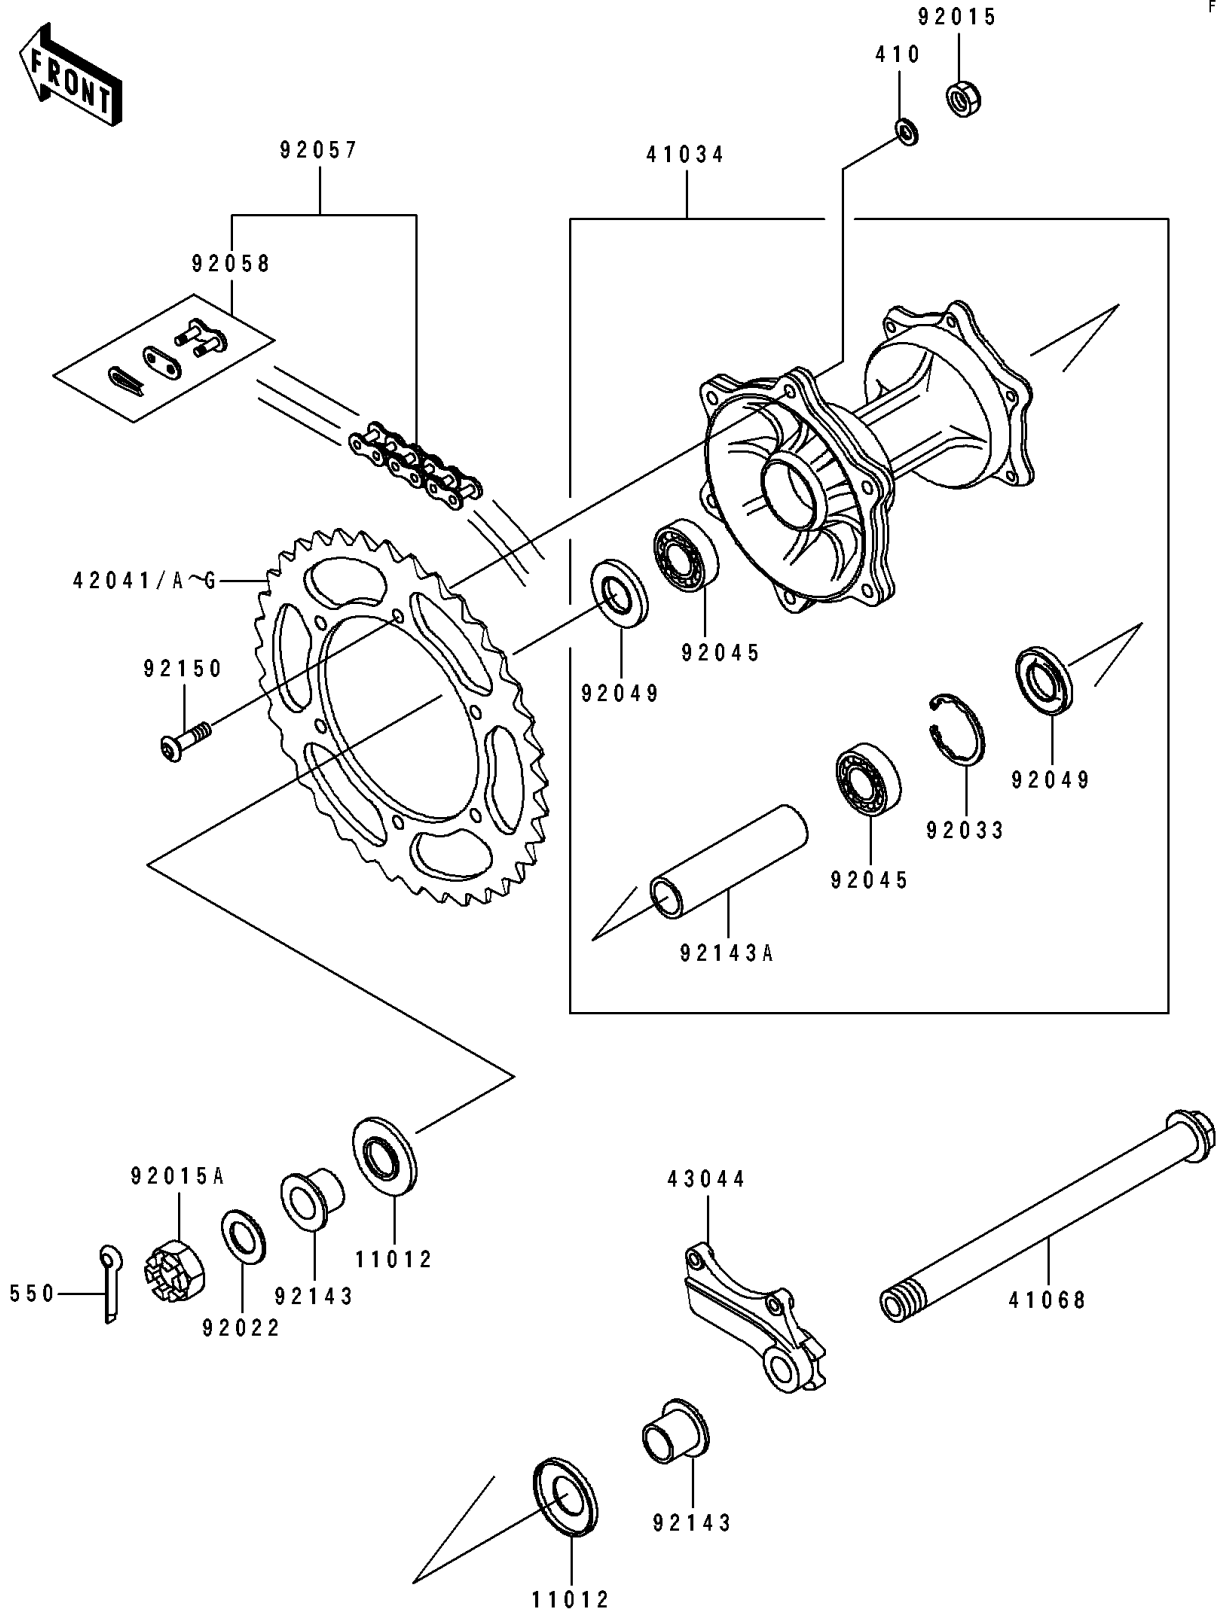

1992 KX250 PARTS DIAGRAM

Rear Hub

F2240

1992 KX250 PARTS LIST

Rear Hub

ITEM NAME	PART NUMBER	QUANTITY
CAP,REAR AXLE (Ref # 11012)	11012-1581	2
DRUM-ASSY,REAR BRAKE (Ref # 41034)	41034-1205	1
AXLE,RR (Ref # 41068)	41068-1299	1
SPROCKET-HUB,51T,AL (Ref # 42041)	42041-1104	1
SPROCKET-HUB,50T,AL (Ref # 42041A)	42041-1255	1
SPROCKET-HUB,49T,AL (Ref # 42041B)	42041-1256	1
SPROCKET-HUB,48T,AL (Ref # 42041C)	42041-1257	1
SPROCKET-HUB,47T,AL (Ref # 42041D)	42041-1258	1
SPROCKET-HUB,48T (Ref # 42041E)	42041-1383	1
SPROCKET-HUB,49T (Ref # 42041F)	42041-1384	1
SPROCKET-HUB,50T (Ref # 42041G)	42041-1408	1
HOLDER-COMP-CALIPER (Ref # 43044)	43044-1092	1
NUT,LOCK,8MM (Ref # 92015)	92015-1124	6
NUT,CASTLE,20MM (Ref # 92015A)	92015-1804	1
WASHER,20.1X34X2.0 (Ref # 92022)	92022-1994	1
RING-SNAP,42MM (Ref # 92033)	92033-1041	1
BEARING-BALL,6004X8JRLX2/3A (Ref # 92045)	92045-1239	2
SEAL-OIL,BJNC2 25425 (Ref # 92049)	92049-1203	2
CHAIN,DRIVE,DID520DSX114L (Ref # 92057)	92057-1317	1
JOINT-CHAIN,DRIVE (Ref # 92058)	92058-1068	1
COLLAR,RR AXLE,L=20 (Ref # 92143)	92143-1356	2
COLLAR,RR BRAKE DRUM,L=105 (Ref # 92143A)	92143-1402	1
BOLT,SOCKET,8X28 (Ref # 92150)	92150-1196	6
WASHER-PLAIN-SMALL,8MM (Ref # 410)	410B0800	6
PIN-COTTER,3.0X25 (Ref # 550)	550D3025	1