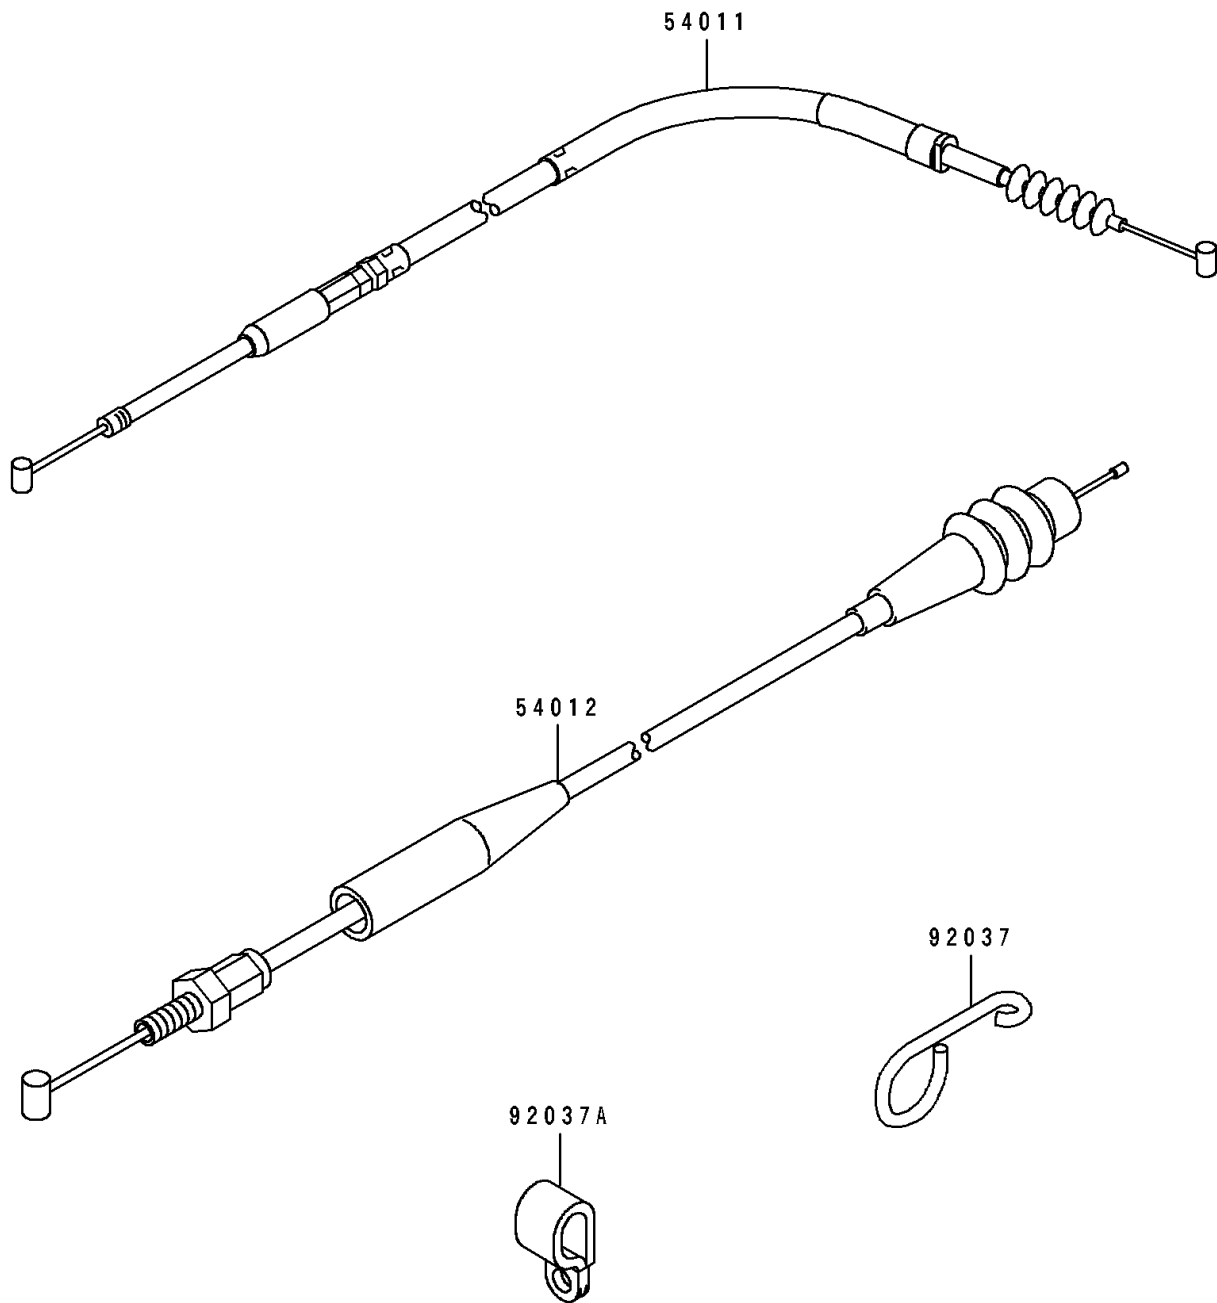

# 1992 KX250 PARTS DIAGRAM

Cable

F 2 5 4 0

# 1992 KX250 PARTS LIST

## Cable

ITEM NAME	PART NUMBER	QUANTITY
CABLE-CLUTCH (Ref # 54011)	54011-1315	1
CABLE-THROTTLE (Ref # 54012)	54012-1432	1
CLAMP,CABLE (Ref # 92037)	92037-1064	1
CLAMP (Ref # 92037A)	92037-1608	1