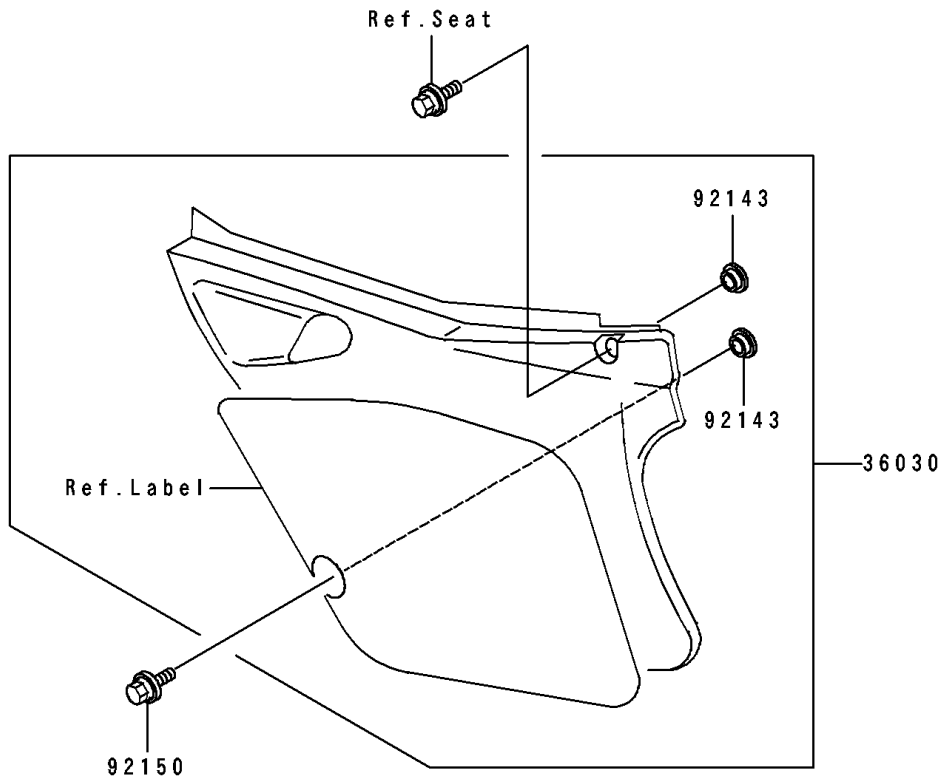

# 1992 KX250 PARTS DIAGRAM

Side Cover

F2611

# 1992 KX250 PARTS LIST

## Side Cover

ITEM NAME	PART NUMBER	QUANTITY
COVER-SIDE,LH,L.GREEN (Ref # 36030)	36030-5025-6W	1
COVER-SIDE,RH,L.GREEN (Ref # 36030A)	36030-5026-6W	1
DAMPER (Ref # 92075)	92075-1598	2
COLLAR (Ref # 92143)	92143-1196	4
BOLT,6X20 (Ref # 92150)	92150-1339	4