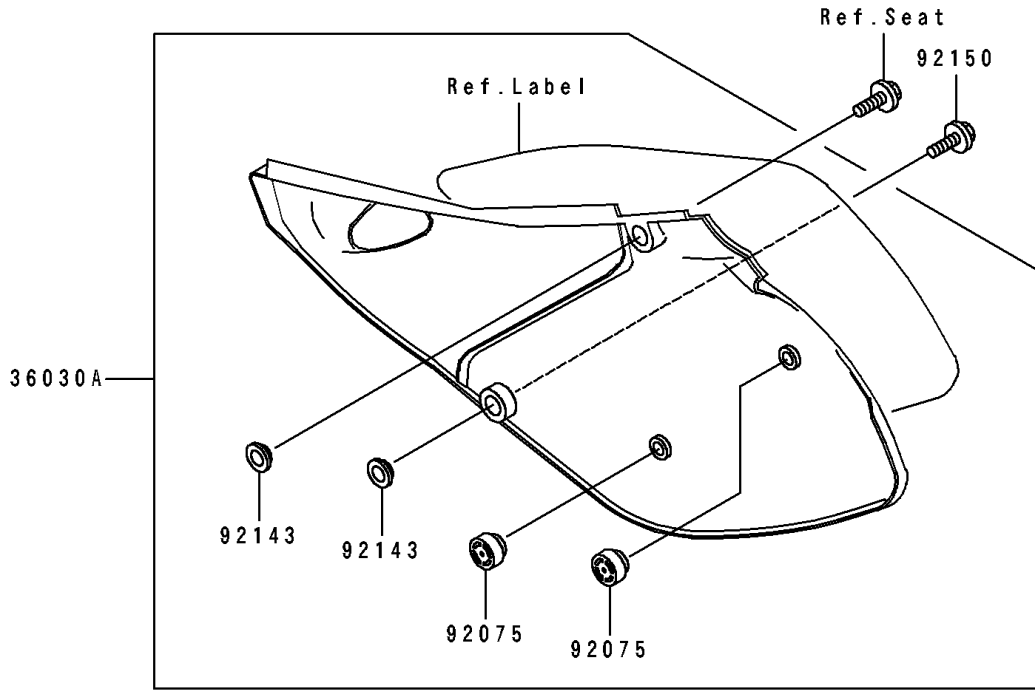

# 1992 KX250 PARTS DIAGRAM

Side Cover

F2611

# 1992 KX250 PARTS LIST

## Side Cover

ITEM NAME	PART NUMBER	QUANTITY
COVER-SIDE,LH,L.GREEN (Ref # 36030)	36030-5025-6W	1
COVER-SIDE,RH,L.GREEN (Ref # 36030A)	36030-5026-6W	1
DAMPER (Ref # 92075)	92075-1598	2
COLLAR (Ref # 92143)	92143-1196	4
BOLT,6X20 (Ref # 92150)	92150-1339	4