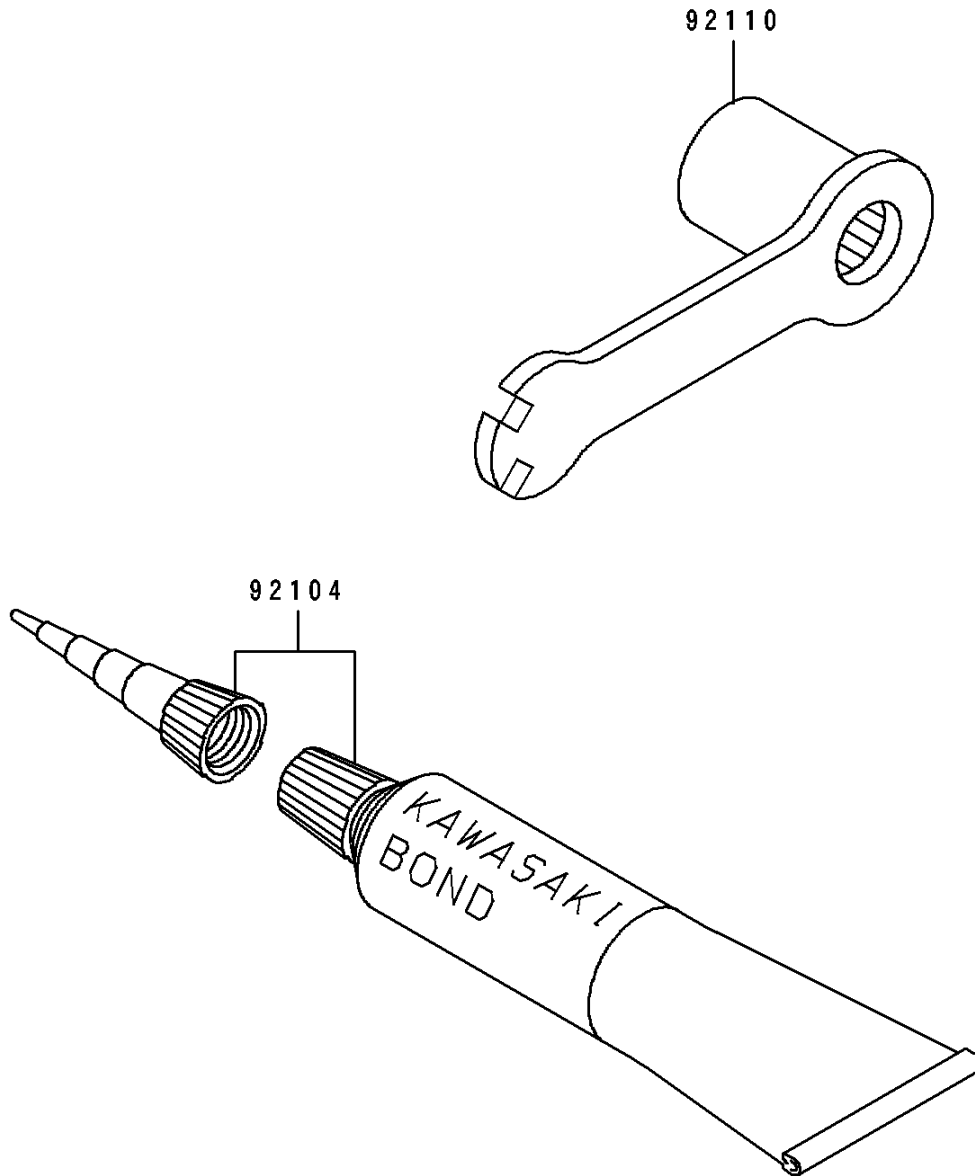

1992 KX250 PARTS DIAGRAM

Tool

F2810

1992 KX250 PARTS LIST

Tool

ITEM NAME	PART NUMBER	QUANTITY
GASKET-LIQUID,TUBE,100G,SILVER (Ref # 92104)	92104-002	1
TOOL-WRENCH,BOX,21MM&SPOKE (Ref # 92110)	92110-1141	1