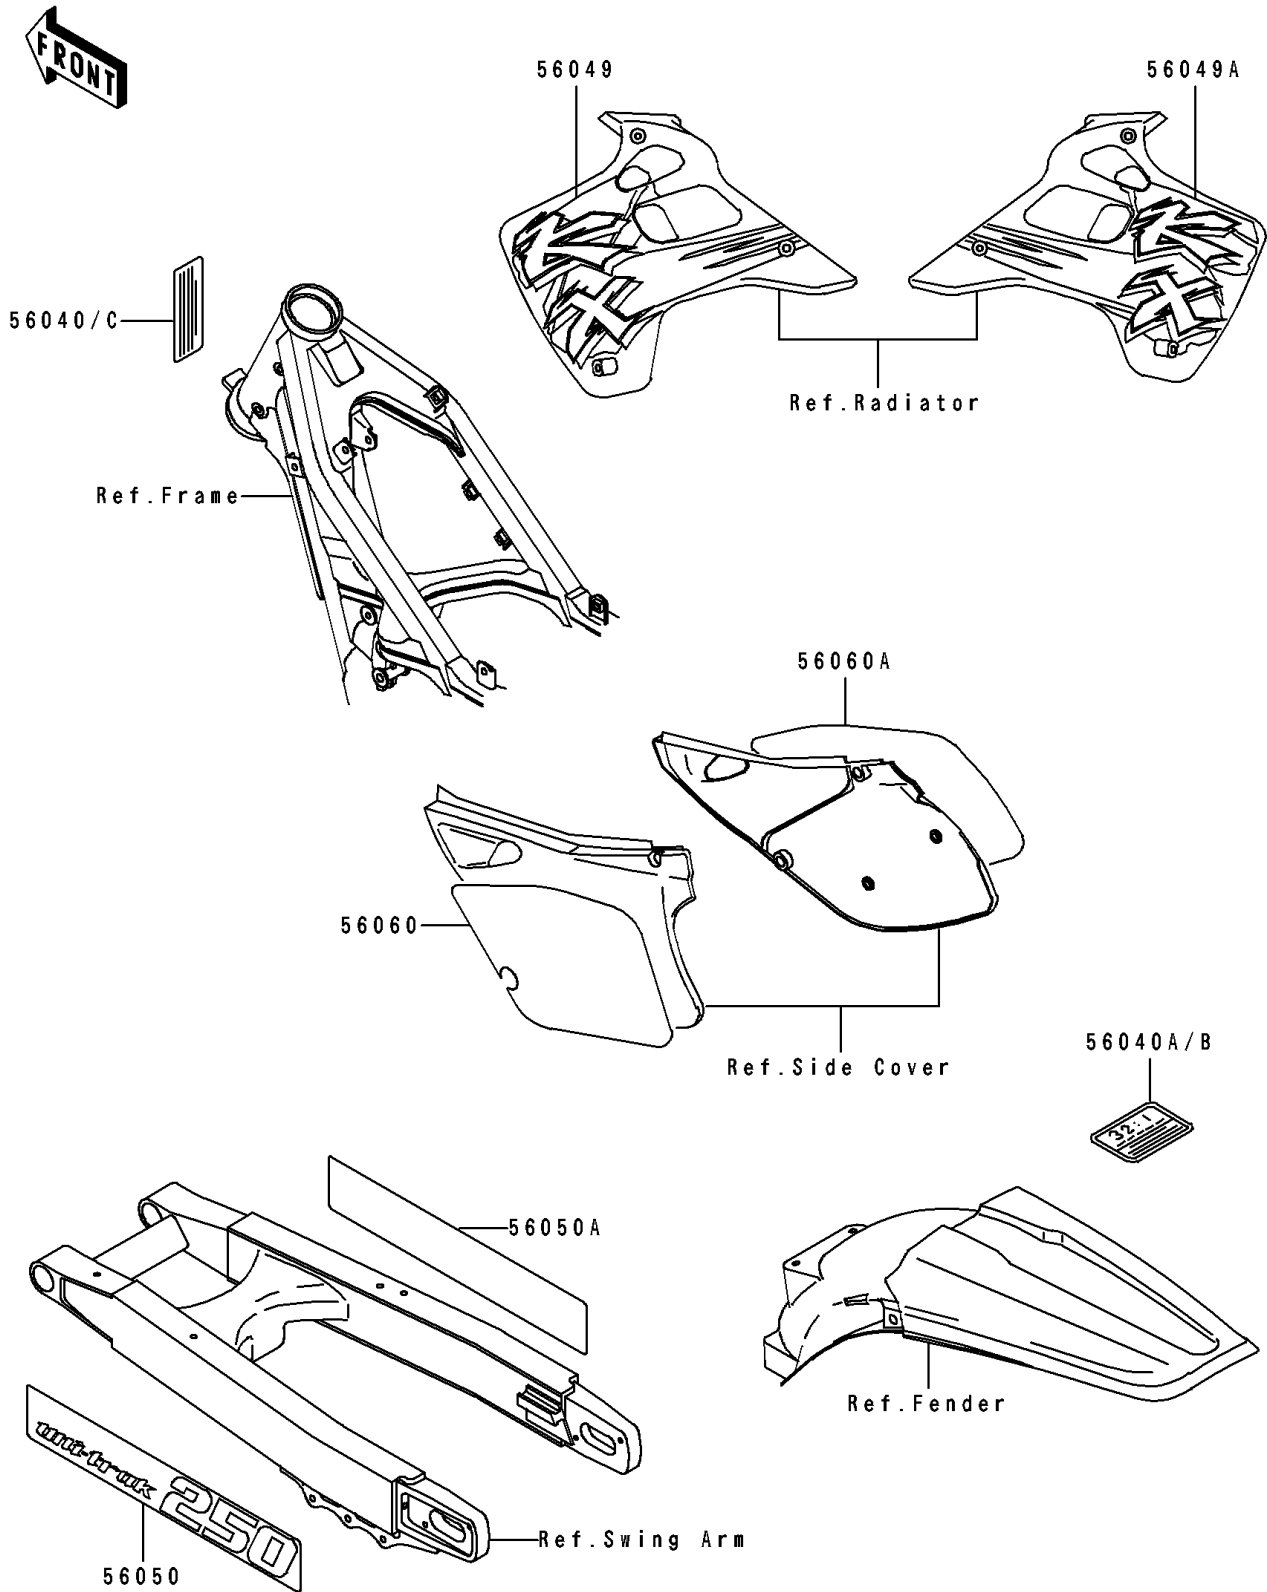

1992 KX250 PARTS DIAGRAM

Label

F2860

1992 KX250 PARTS LIST

Label

ITEM NAME	PART NUMBER	QUANTITY
LABEL-WARNING,NOISE (Ref # 56040)	56040-1101	1
LABEL-WARNING,GASOLINE/OIL (Ref # 56040A)	56040-1129	1
LABEL-WARNING,GASOLINE/OIL (Ref # 56040B)	56040-1306	1
LABEL-WARNING,WARRANTY (Ref # 56040C)	56040-1335	1
PATTERN,SHROUD,LH (Ref # 56049)	56049-1998	1
PATTERN,SHROUD,RH (Ref # 56049A)	56049-1999	1
MARK,SWING ARM,LH,UNI-TRAK 250 (Ref # 56050)	56050-1731	1
MARK,SWING ARM,RH,250 UNI-TRAK (Ref # 56050A)	56050-1732	1
PATTERN,SIDE COVER,LH (Ref # 56060)	56060-1001	1
PATTERN,SIDE COVER,RH (Ref # 56060A)	56060-1002	1