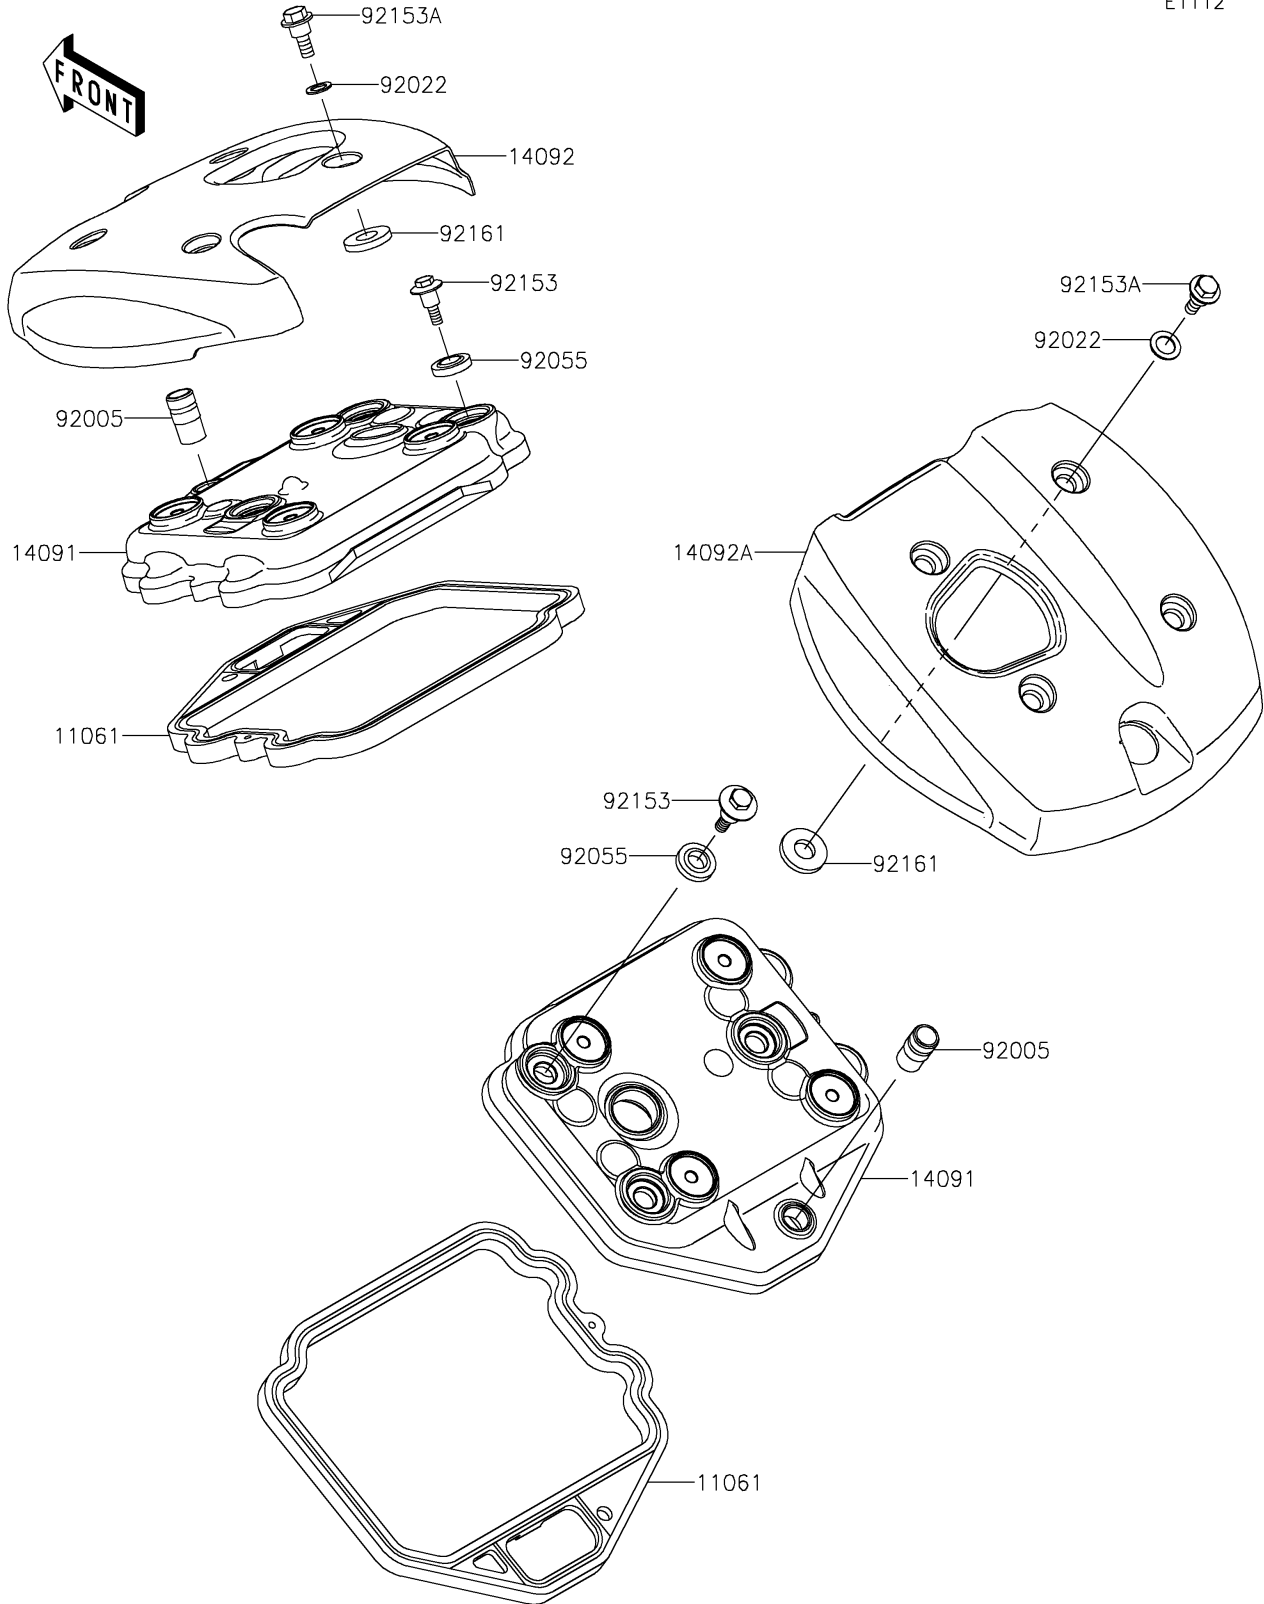

2018 VULCAN® 900 CUSTOM PARTS DIAGRAM

Cylinder Head Cover

E1112

2018 VULCAN® 900 CUSTOM PARTS LIST

Cylinder Head Cover

| ITEM NAME | PART NUMBER | QUANTITY |
|--------------------------------------|-------------|----------|
| GASKET,HEAD COVER (Ref # 11061) | 11061-0261 | 2 |
| COVER,HEAD (Ref # 14091) | 14091-0506 | 2 |
| COVER,TOP,FR (Ref # 14092) | 14092-0915 | 1 |
| COVER,TOP,RR (Ref # 14092A) | 14092-0916 | 1 |
| FITTING (Ref # 92005) | 92005-0052 | 2 |
| WASHER,10.2X16X1 (Ref # 92022) | 92022-1829 | 8 |
| RING-O,HEAD COVER BOLT (Ref # 92055) | 92055-1352 | 6 |
| BOLT,HEAD COVER (Ref # 92153) | 92153-0793 | 6 |
| BOLT,FLANGED,6X19 (Ref # 92153A) | 92153-1400 | 8 |
| DAMPER (Ref # 92161) | 92161-0366 | 8 |