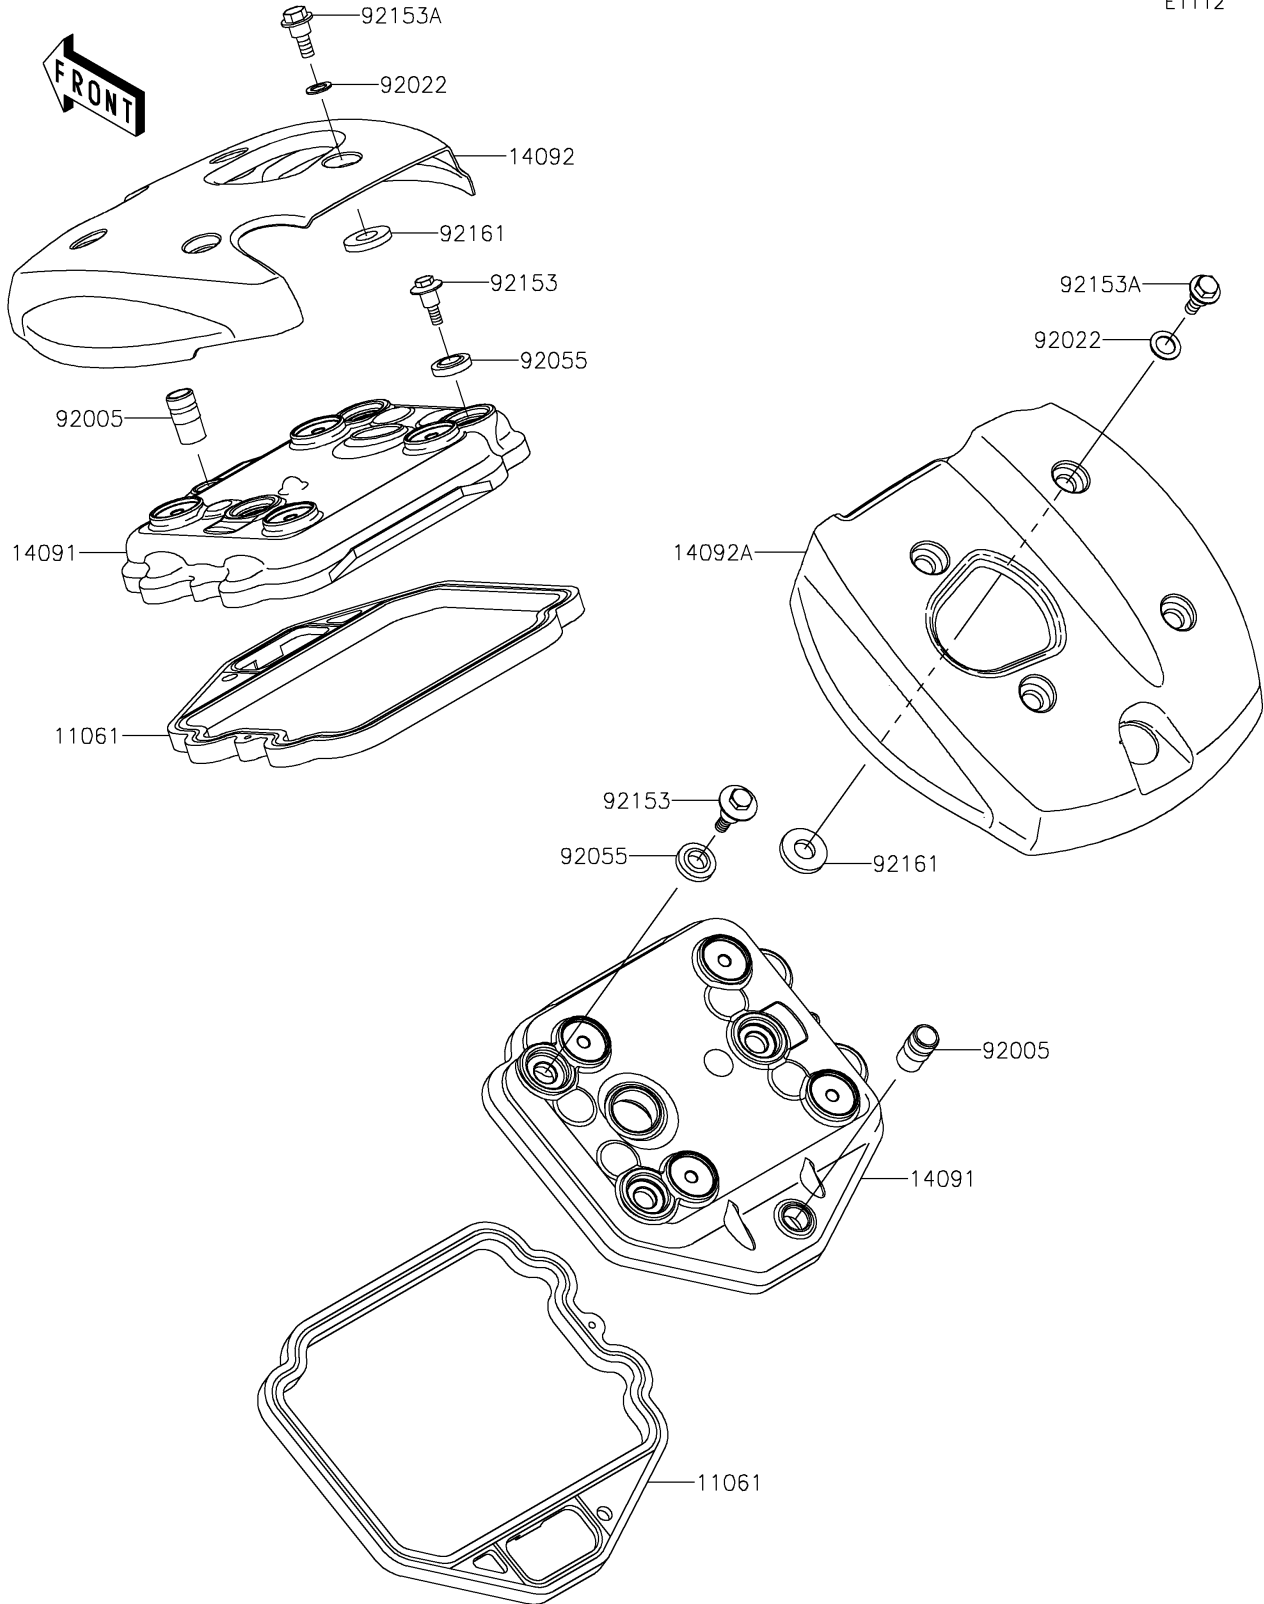

2019 VULCAN® 900 CUSTOM PARTS DIAGRAM

Cylinder Head Cover

E1112

2019 VULCAN® 900 CUSTOM PARTS LIST

Cylinder Head Cover

ITEM NAME	PART NUMBER	QUANTITY
GASKET,HEAD COVER (Ref # 11061)	11061-0261	2
COVER,HEAD (Ref # 14091)	14091-0506	2
COVER,TOP,FR (Ref # 14092)	14092-0915	1
COVER,TOP,RR (Ref # 14092A)	14092-0916	1
FITTING (Ref # 92005)	92005-0052	2
WASHER,10.2X16X1 (Ref # 92022)	92022-1829	8
RING-O,HEAD COVER BOLT (Ref # 92055)	92055-1352	6
BOLT,HEAD COVER (Ref # 92153)	92153-0793	6
BOLT,FLANGED,6X19 (Ref # 92153A)	92153-1400	8
DAMPER (Ref # 92161)	92161-0366	8