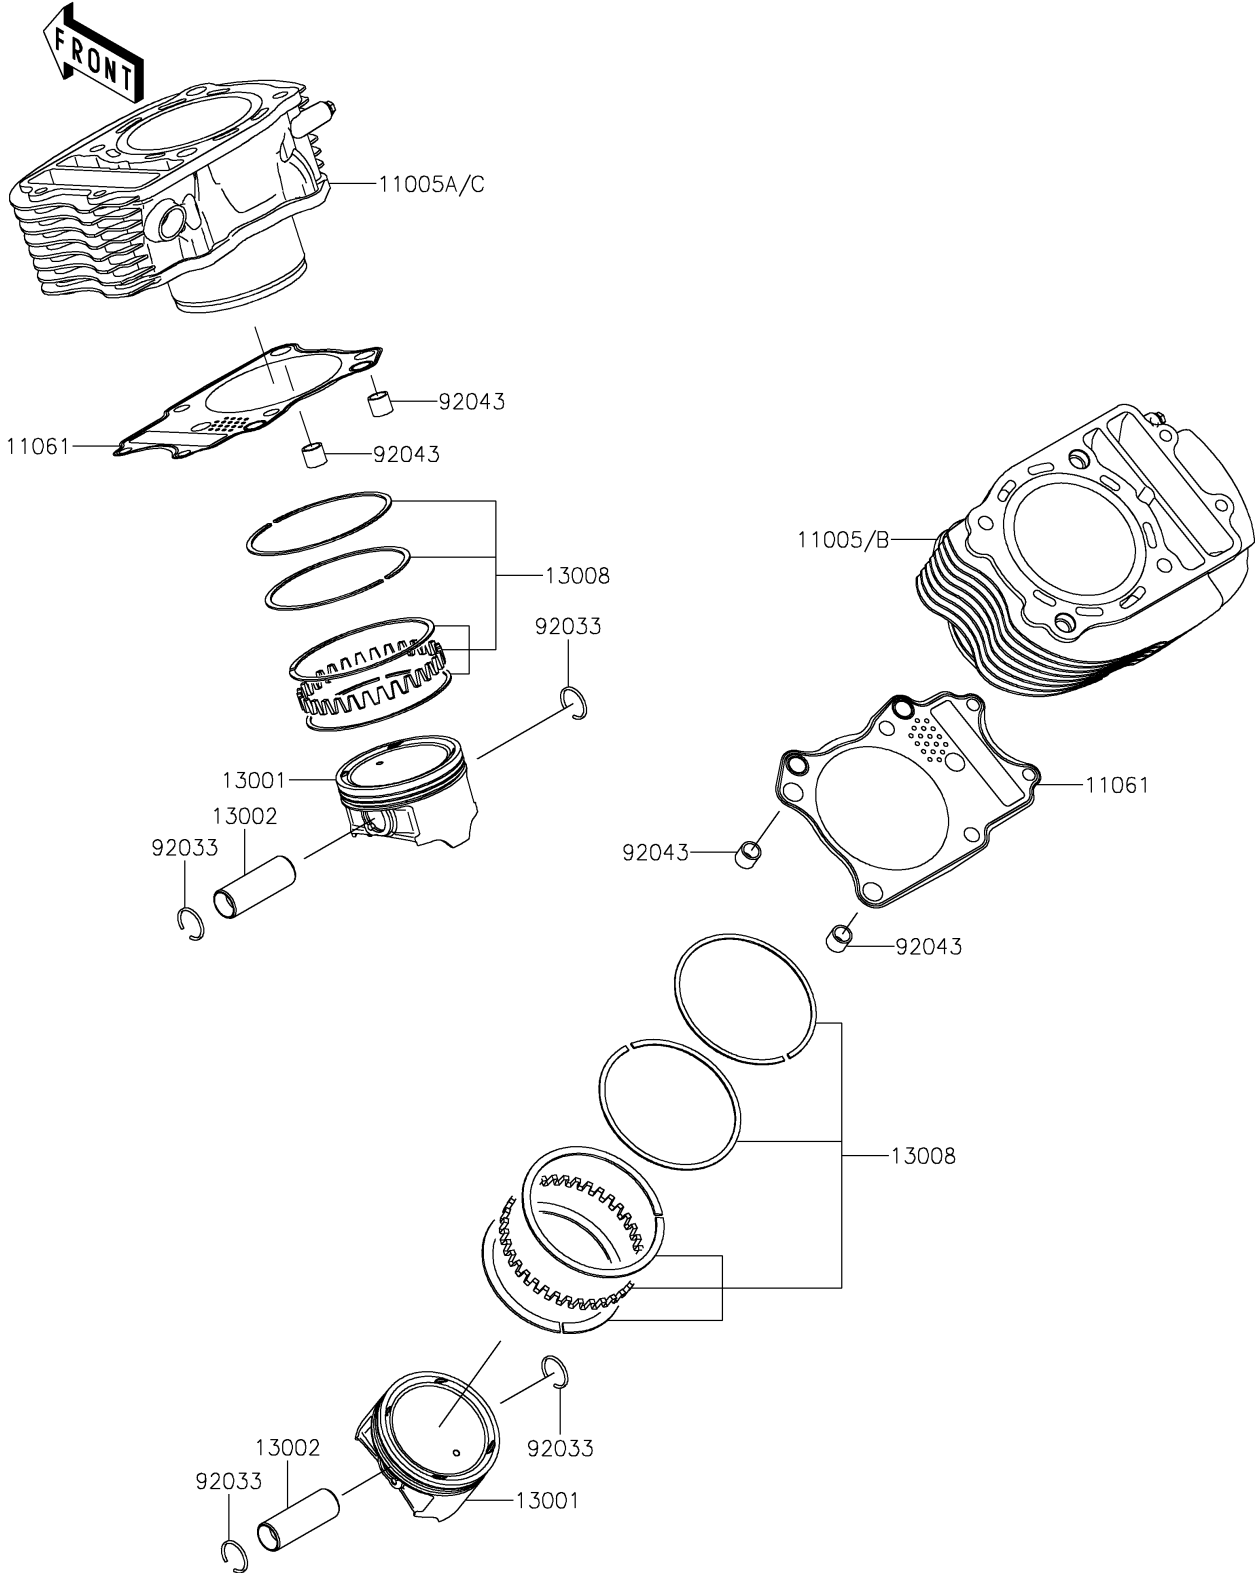

# 2017 Vulcan 900 Custom PARTS DIAGRAM

Cylinder/Piston(s)

E1120

## 2017 Vulcan 900 Custom PARTS LIST

### Cylinder/Piston(s)

ITEM NAME	PART NUMBER	QUANTITY
CYLINDER-ENGINE,RR (Ref # 11005)	11005-0062	1
CYLINDER-ENGINE,FR (Ref # 11005A)	11005-0085	1
GASKET,CYLINDER BASE (Ref # 11061)	11061-0284	2
PISTON-ENGINE (Ref # 13001)	13001-0067	2
PIN-PISTON (Ref # 13002)	13002-0011	2
RING-SET-PISTON (Ref # 13008)	13008-0021	2
RING-SNAP (Ref # 92033)	92033-1188	4
PIN,11X14X12.3 (Ref # 92043)	92043-1266	4