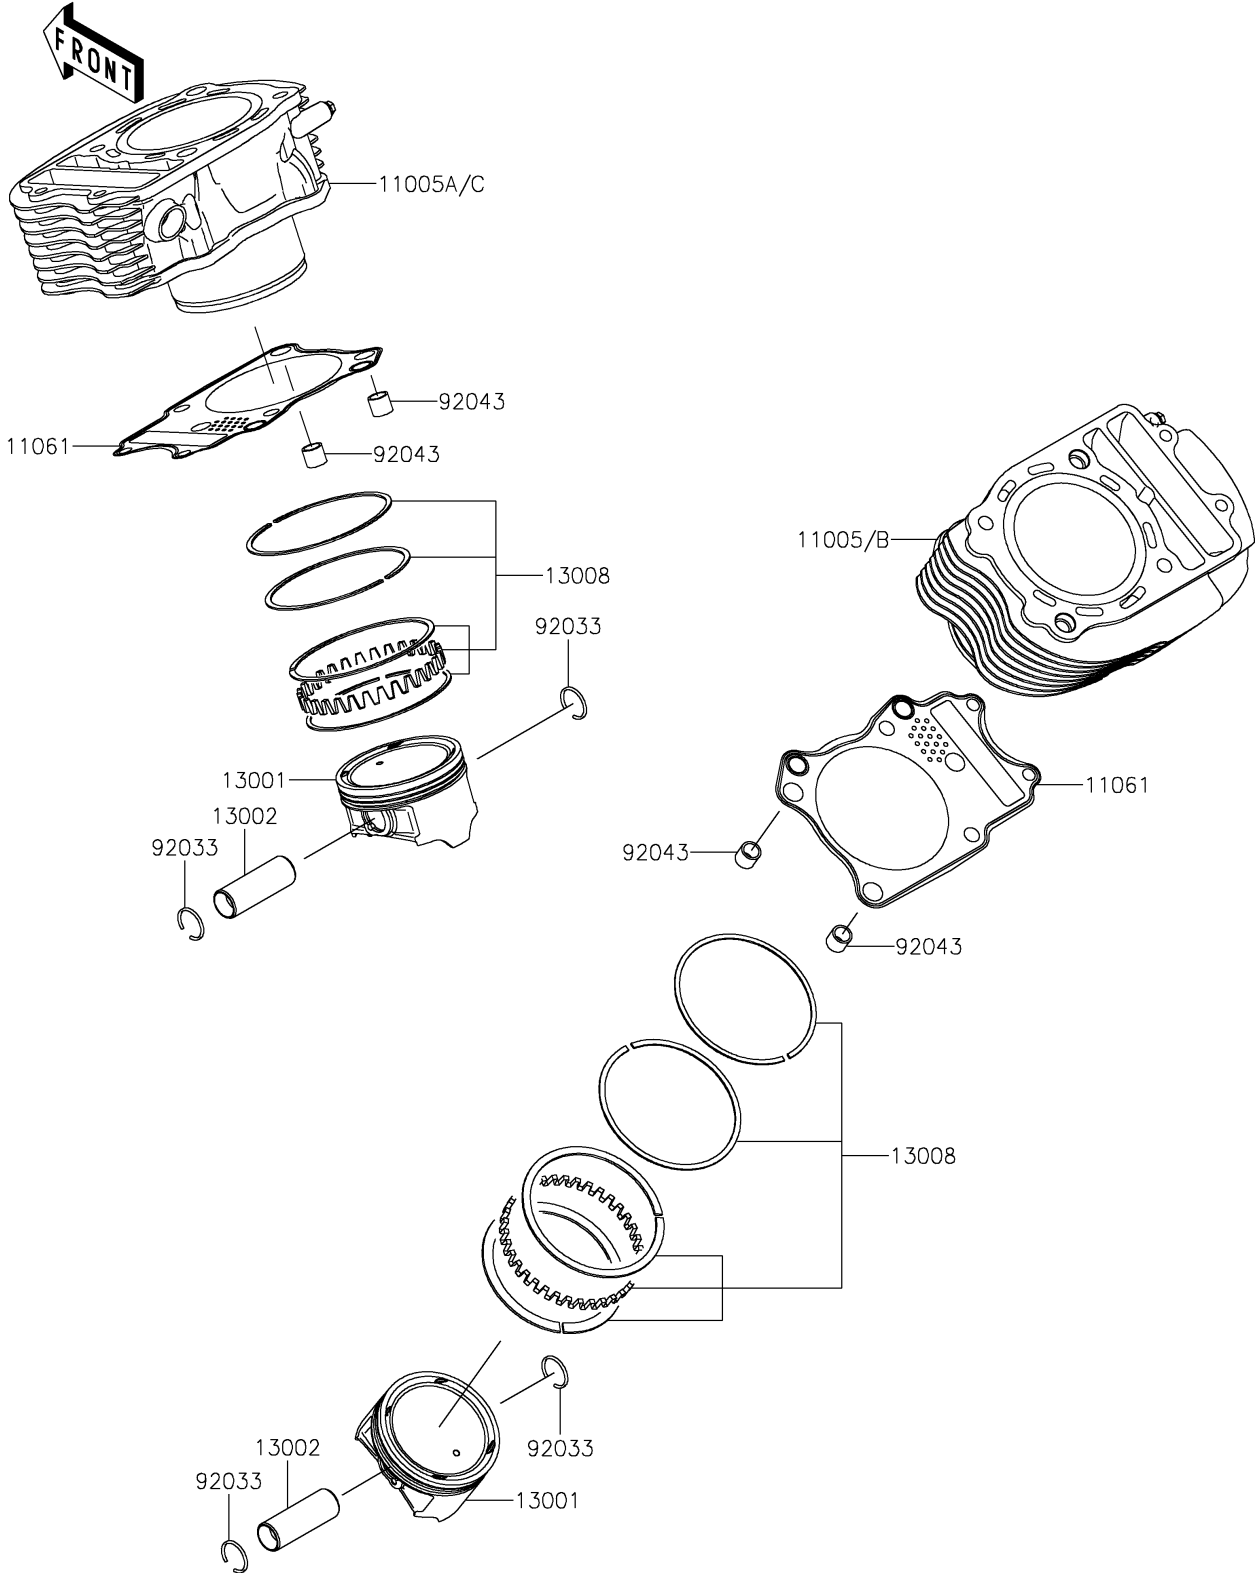

2018 VULCAN® 900 CUSTOM PARTS DIAGRAM

Cylinder/Piston(s)

E1120

2018 VULCAN® 900 CUSTOM PARTS LIST

Cylinder/Piston(s)

ITEM NAME	PART NUMBER	QUANTITY
CYLINDER-ENGINE,RR (Ref # 11005B)	11005-0687	1
CYLINDER-ENGINE,FR (Ref # 11005C)	11005-0689	1
GASKET,CYLINDER BASE (Ref # 11061)	11061-0284	2
PISTON-ENGINE (Ref # 13001)	13001-0067	2
PIN-PISTON (Ref # 13002)	13002-0011	2
RING-SET-PISTON (Ref # 13008)	13008-0021	2
RING-SNAP (Ref # 92033)	92033-1188	4
PIN,11X14X12.3 (Ref # 92043)	92043-1266	4