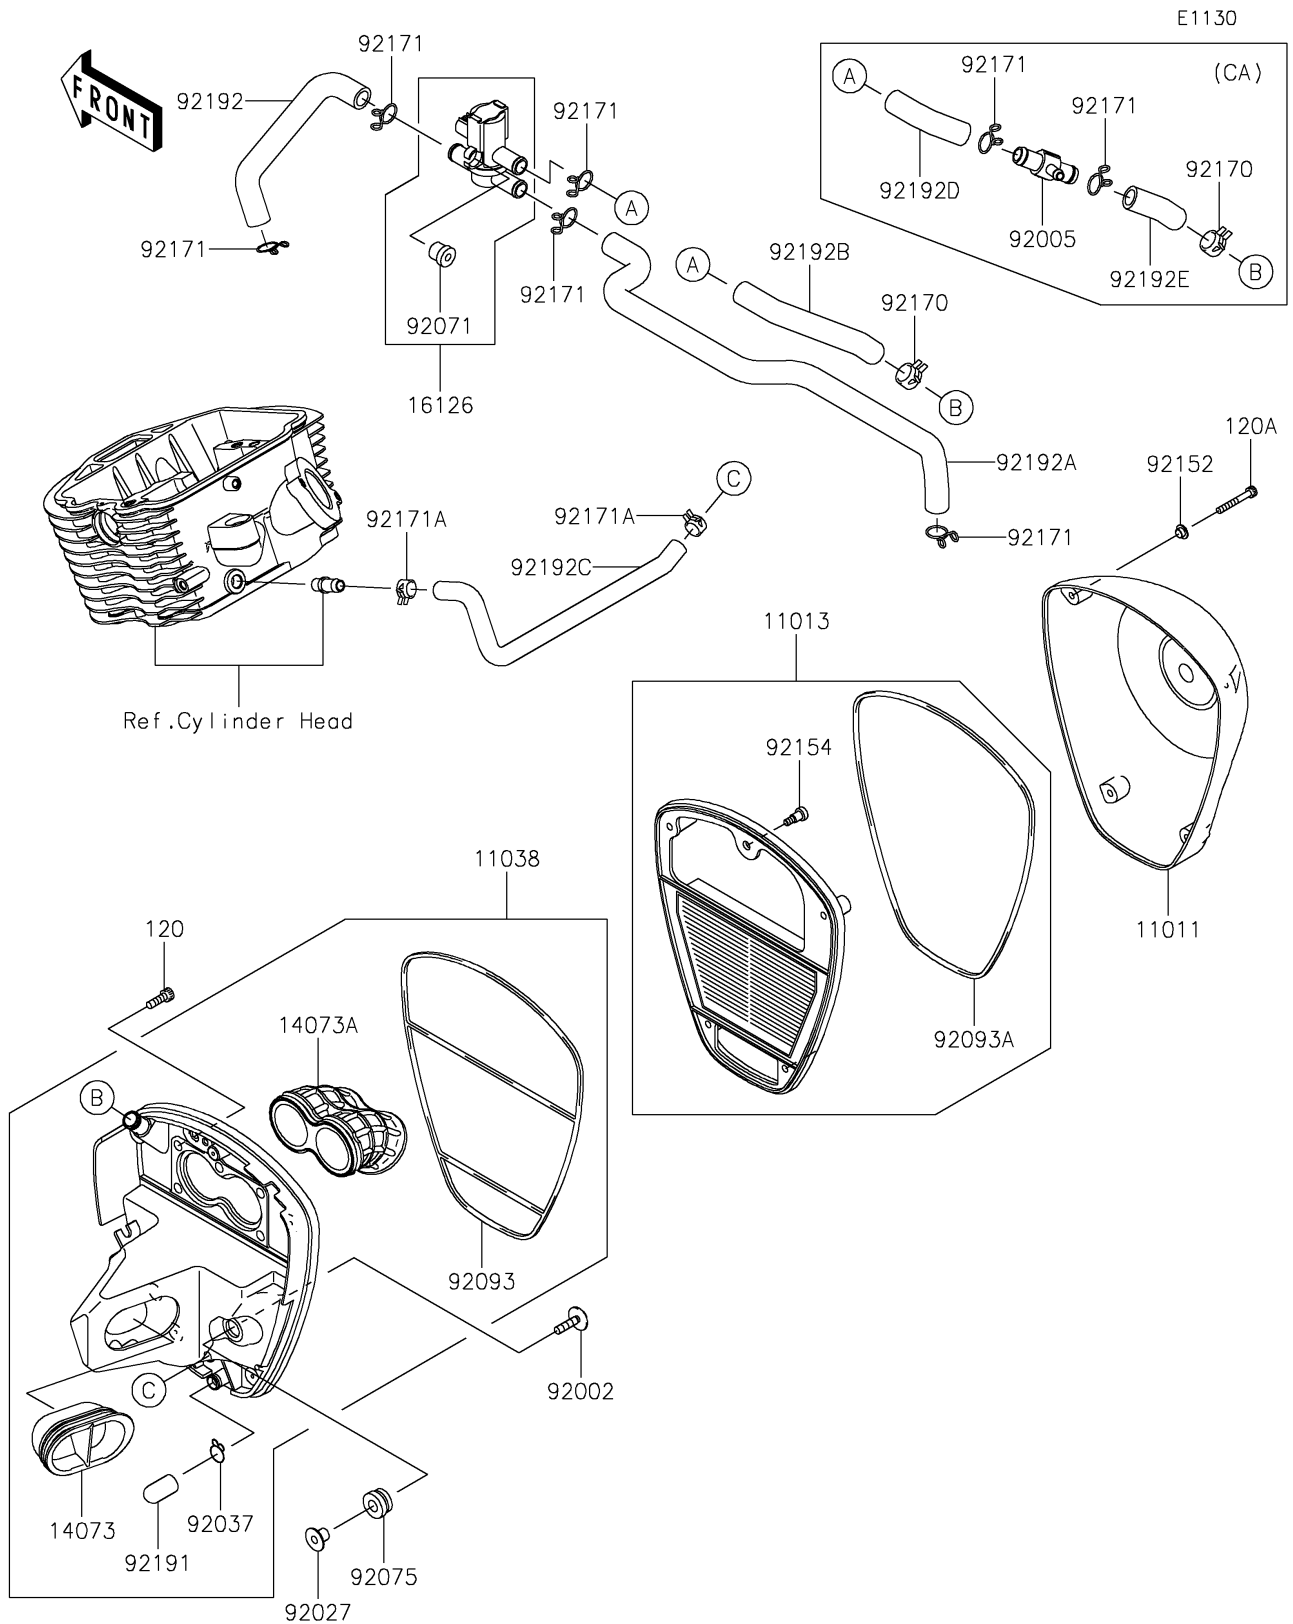

# 2017 Vulcan 900 Custom PARTS DIAGRAM

## 2017 Vulcan 900 Custom PARTS LIST

### Air Cleaner

ITEM NAME	PART NUMBER	QUANTITY
CASE-AIR FILTER (Ref # 11011)	11011-0142	1
ELEMENT-AIR FILTER (Ref # 11013)	11013-0015	1
CASE-ASSY-AIR FILTER (Ref # 11038)	11038-0015	1
BOLT-SOCKET,6X18 (Ref # 120)	120CA0618	5
BOLT-SOCKET,5X35 (Ref # 120A)	120CC0535	4
DUCT,INTAKE (Ref # 14073)	14073-0103	1
DUCT,THROTTLE BODY (Ref # 14073A)	14073-0104	1
VALVE (Ref # 16126)	16126-0022	1
BOLT,6X25 (Ref # 92002)	92002-1135	2
FITTING (Ref # 92005)	92005-0054	1
COLLAR,L=12 (Ref # 92027)	92027-1062	2
CLAMP,14.5MM (Ref # 92037)	92037-1900	1
GROMMET (Ref # 92071)	92071-0026	1
DAMPER,RUBBER (Ref # 92075)	92075-1123	2
SEAL (Ref # 92093)	92093-0054	1
SEAL (Ref # 92093A)	92093-0057	1
COLLAR (Ref # 92152)	92152-0451	4
BOLT,SOCKET,5X16.5 (Ref # 92154)	92154-0120	1
CLAMP (Ref # 92170)	92170-1989	1
CLAMP (Ref # 92171)	92171-0790	7
CLAMP (Ref # 92171)	92171-0790	5
CLAMP (Ref # 92171A)	92171-1441	2
TUBE (Ref # 92191)	92191-1704	1
TUBE,ASV-FR HEAD (Ref # 92192)	92192-0266	1
TUBE,ASV-RR HEAD (Ref # 92192A)	92192-0267	1
TUBE,A/C-ASV (Ref # 92192B)	92192-0268	1
TUBE,BLOWBY (Ref # 92192C)	92192-0269	1
TUBE,ASV-FITTING (Ref # 92192D)	92192-0345	1
TUBE,A/C-FITTING (Ref # 92192E)	92192-0510	1